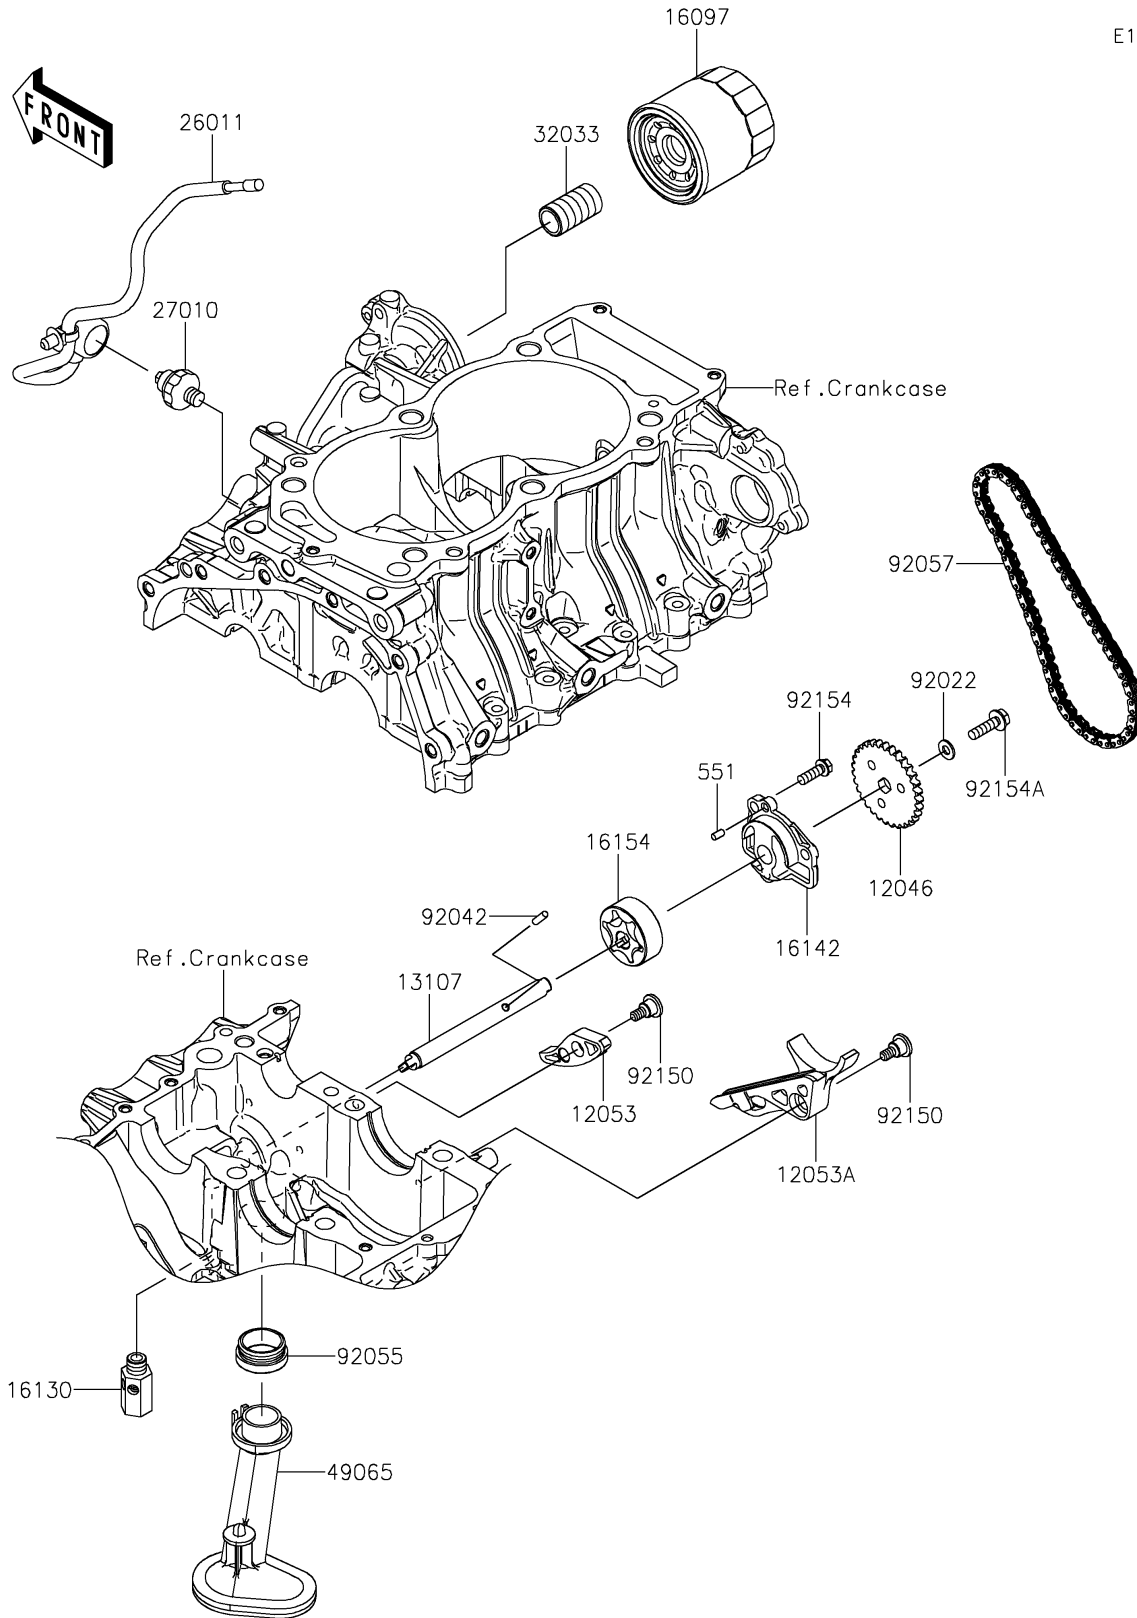

2022 TERYX KRX® 1000 PARTS DIAGRAM

Oil Pump/Oil Filter

E1710

2022 TERYX KRX® 1000 PARTS LIST

Oil Pump/Oil Filter

| ITEM NAME | PART NUMBER | QUANTITY |
|-------------------------------------|-------------|----------|
| SPROCKET,OIL PUMP,31T (Ref # 12046) | 12046-0614 | 1 |
| GUIDE-CHAIN,UPP (Ref # 12053) | 12053-0276 | 1 |
| GUIDE-CHAIN,LWR (Ref # 12053A) | 12053-0296 | 1 |
| SHAFT,OIL PUMP (Ref # 13107) | 13107-0896 | 1 |
| FILTER-ASSY-OIL (Ref # 16097) | 16097-0007 | 1 |
| VALVE-ASSY-RELIEF (Ref # 16130) | 16130-1058 | 1 |
| COVER-PUMP (Ref # 16142) | 16142-0754 | 1 |
| ROTOR-PUMP (Ref # 16154) | 16154-0750 | 1 |
| WIRE-LEAD (Ref # 26011) | 26011-1985 | 1 |
| SWITCH,OIL PRESSURE (Ref # 27010) | 27010-1313 | 1 |
| PIPE,OIL FILTER (Ref # 32033) | 32033-1535 | 1 |
| FILTER-OIL (Ref # 49065) | 49065-0050 | 1 |
| WASHER,6X12.8X1.2 (Ref # 92022) | 92022-1827 | 1 |
| PIN,DOWEL,4X13.8 (Ref # 92042) | 92042-030 | 1 |
| RING-O,OIL FILTER (Ref # 92055) | 92055-1503 | 1 |
| CHAIN,98XRH2010-70M (Ref # 92057) | 92057-0765 | 1 |
| BOLT,6MM (Ref # 92150) | 92150-1090 | 2 |
| BOLT,FLANGED,6X18 (Ref # 92154) | 92154-0499 | 3 |
| BOLT,FLANGED,6X22 (Ref # 92154A) | 92154-1525 | 1 |
| PIN-DOWEL,4X8 (Ref # 551) | 551A0408 | 1 |