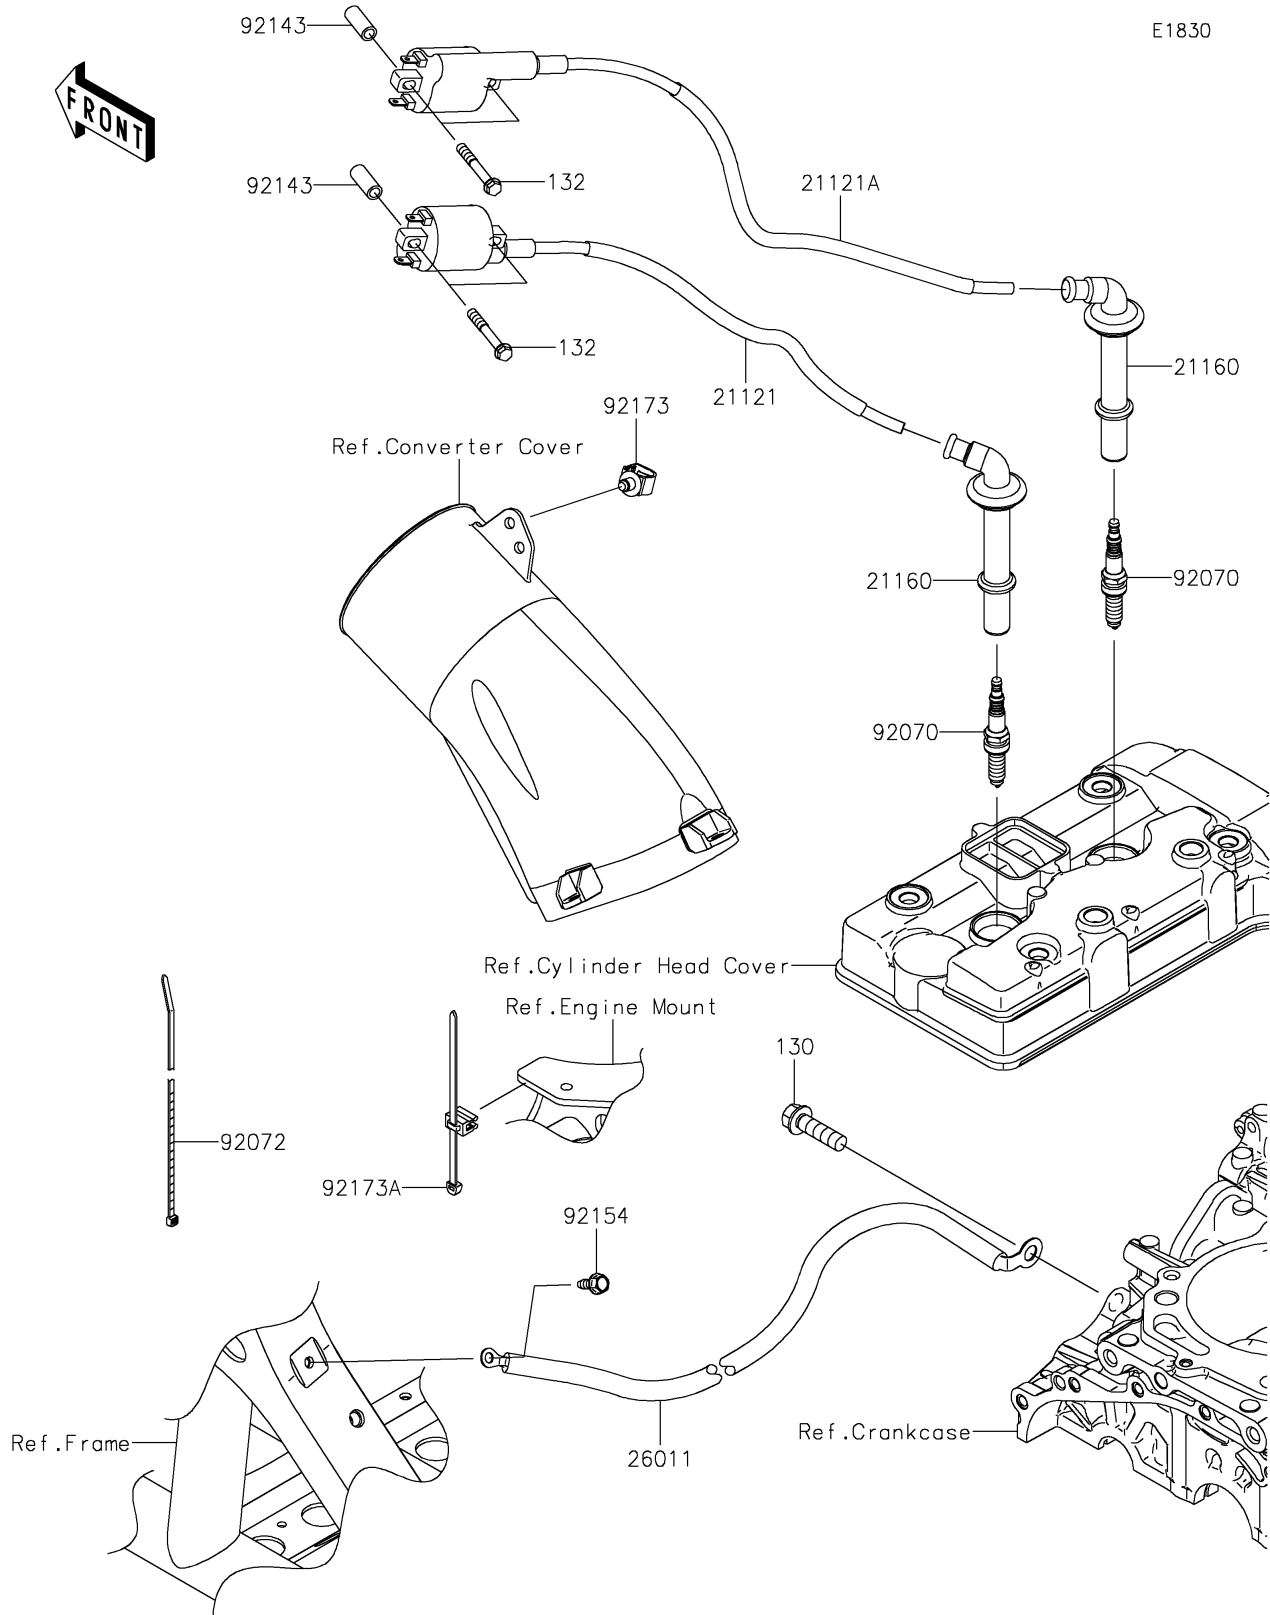

2022 TERYX KRX® 1000 PARTS DIAGRAM

Ignition System

2022 TERYX KRX® 1000 PARTS LIST

Ignition System

ITEM NAME	PART NUMBER	QUANTITY
COIL-IGNITION,#1 (Ref # 21121)	21121-0736	1
COIL-IGNITION,#2 (Ref # 21121A)	21121-0737	1
CAP-ASSY-PLUG (Ref # 21160)	21160-0027	2
WIRE-LEAD (Ref # 26011)	26011-1874	1
PLUG-SPARK,SILMAR9F9(NGK) (Ref # 92070)	92070-0721	2
BAND,L=292.1 (Ref # 92072)	92072-3509	2
COLLAR (Ref # 92143)	92143-1046	4
BOLT,FLANGED,6X16 (Ref # 92154)	92154-0551	1
CLAMP,12MM DIA. (Ref # 92173)	92173-0736	1
CLAMP (Ref # 92173A)	92173-2089	1
BOLT-FLANGED,10X35 (Ref # 130)	130BA1035	1
BOLT-FLANGED-SMALL,6X45 (Ref # 132)	132BA0645	4