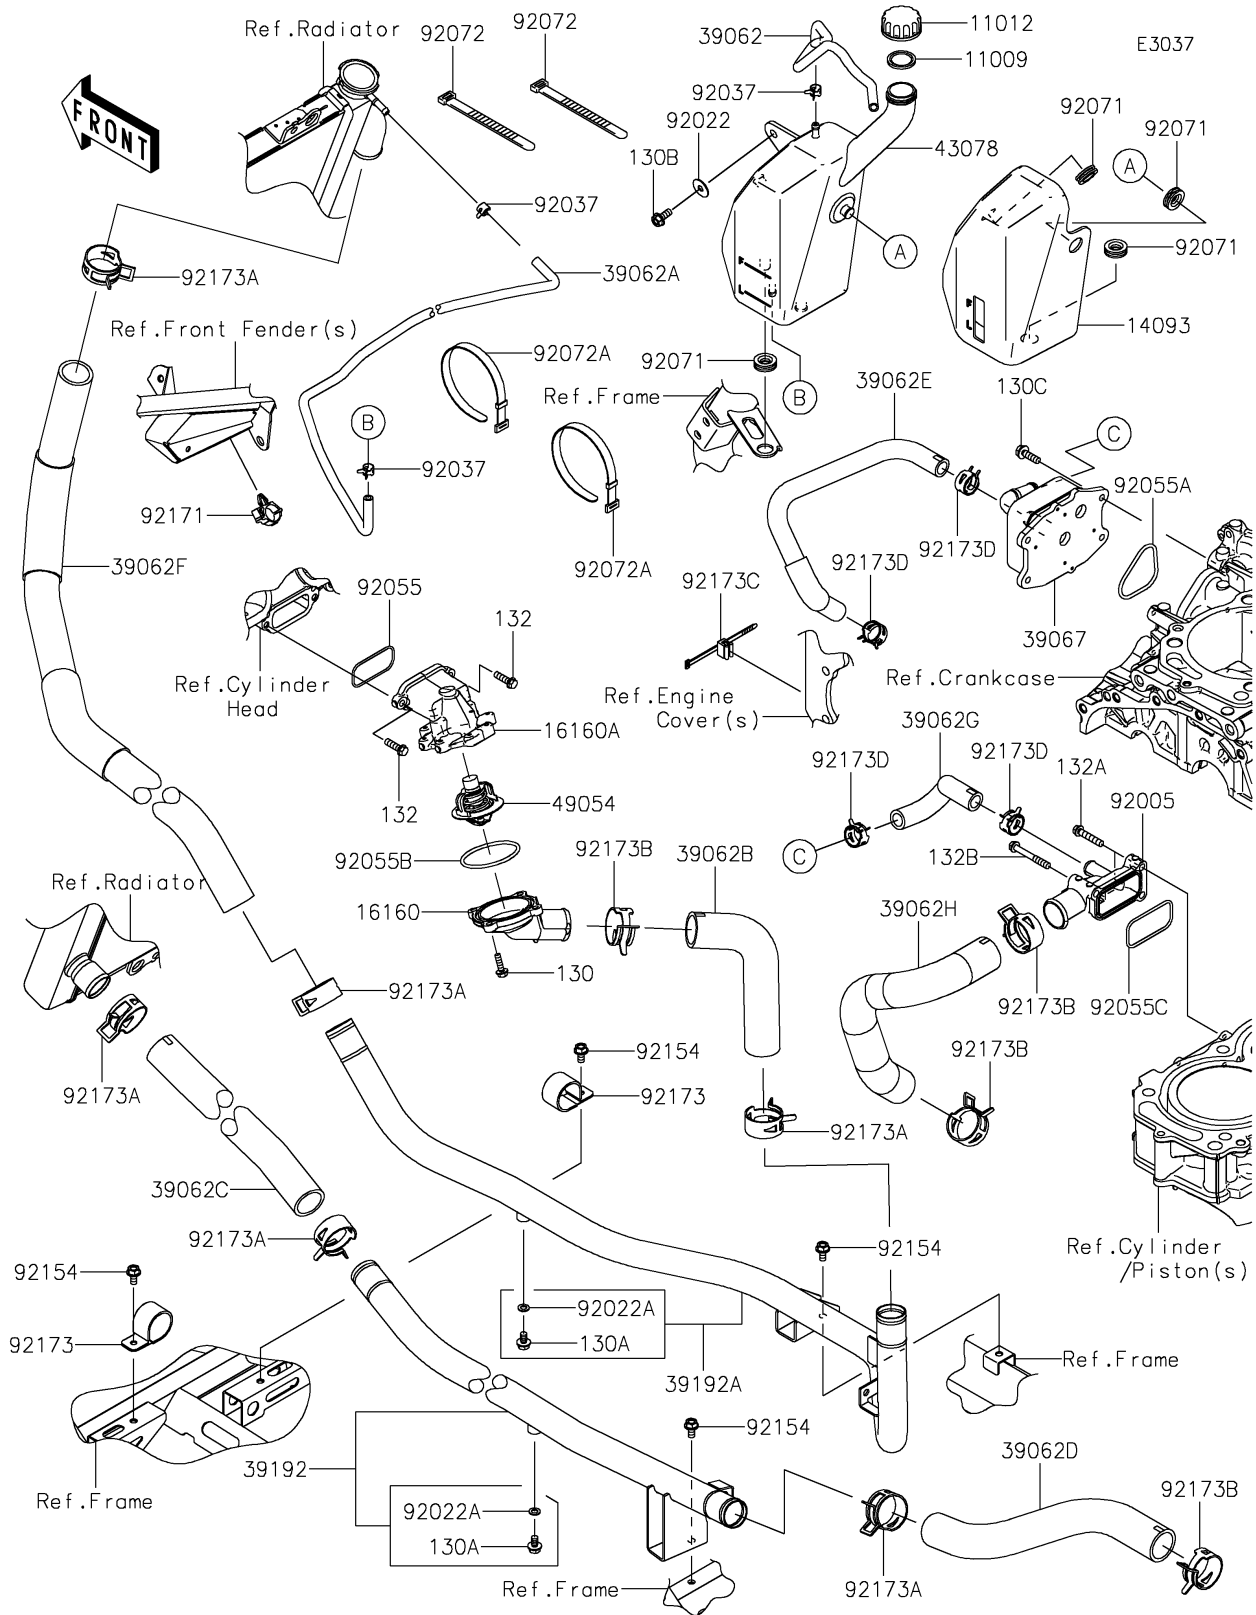

2022 TERYX KRX® 1000 PARTS DIAGRAM

Water Pipe