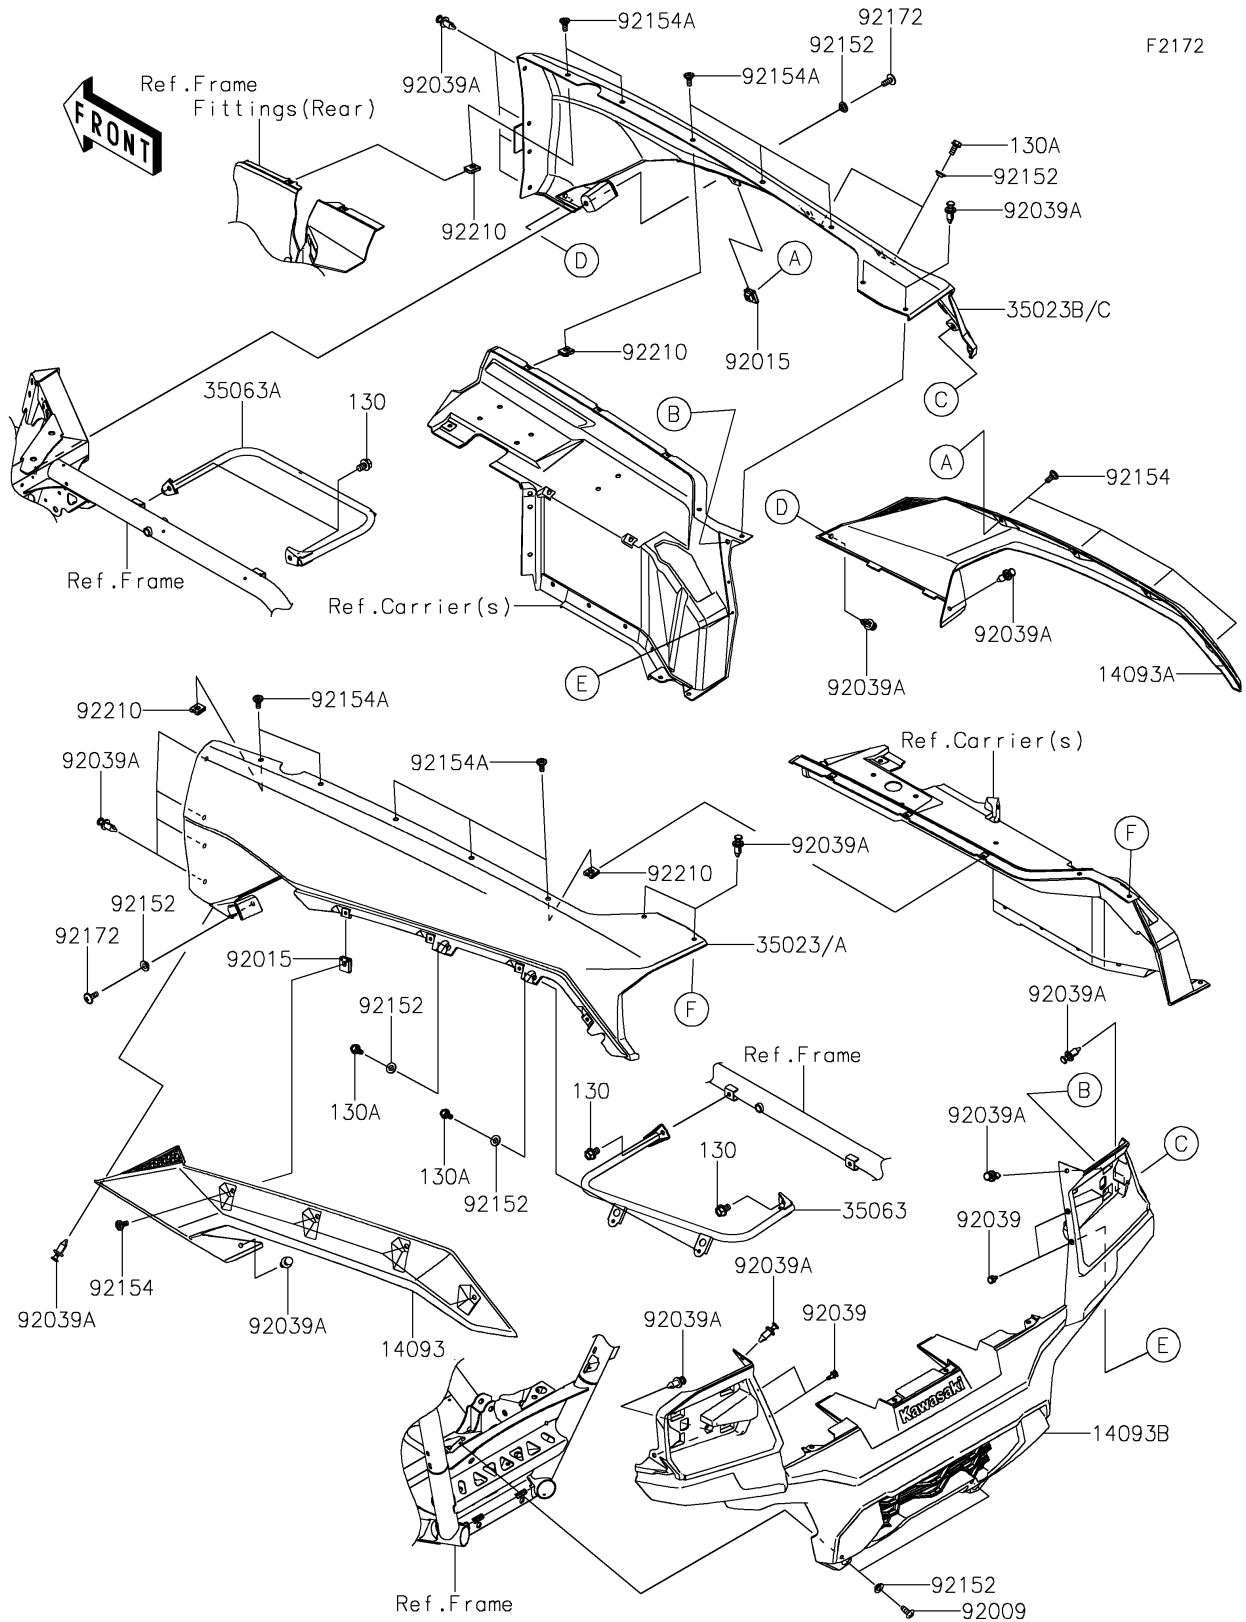

2022 TERYX KRX® 1000 PARTS DIAGRAM

Rear Fender(s)

2022 TERYX KRX® 1000 PARTS LIST

Rear Fender(s)

ITEM NAME	PART NUMBER	QUANTITY
COVER,FLAP,LH (Ref # 14093)	14093-0796	1
COVER,FLAP,RH (Ref # 14093A)	14093-0797	1
COVER,TAIL (Ref # 14093B)	14093-0798	1
FENDER-REAR,LH,L.GREEN (Ref # 35023)	35023-0453-290	1
FENDER-REAR,LH,S.RED (Ref # 35023A)	35023-0453-6B	1
FENDER-REAR,RH,L.GREEN (Ref # 35023B)	35023-0454-290	1
FENDER-REAR,RH,S.RED (Ref # 35023C)	35023-0454-6B	1
STAY,LH (Ref # 35063)	35063-1462	1
STAY,RH (Ref # 35063A)	35063-1463	1
SCREW,TAPPING,6X16 (Ref # 92009)	92009-1166	2
NUT,CLAMP,6MM (Ref # 92015)	92015-1678	8
RIVET (Ref # 92039)	92039-0046	4
RIVET (Ref # 92039A)	92039-0776	20
COLLAR,6.3X9.5X4.1 (Ref # 92152)	92152-1571	8
BOLT (Ref # 92154)	92154-2474	8
BOLT (Ref # 92154A)	92154-3957	10
SCREW,6X16 (Ref # 92172)	92172-0236	2
NUT (Ref # 92210)	92210-1125	10
BOLT-FLANGED,8X12 (Ref # 130)	130BA0812	4
BOLT-FLANGED,6X14 (Ref # 130A)	130CA0614	4