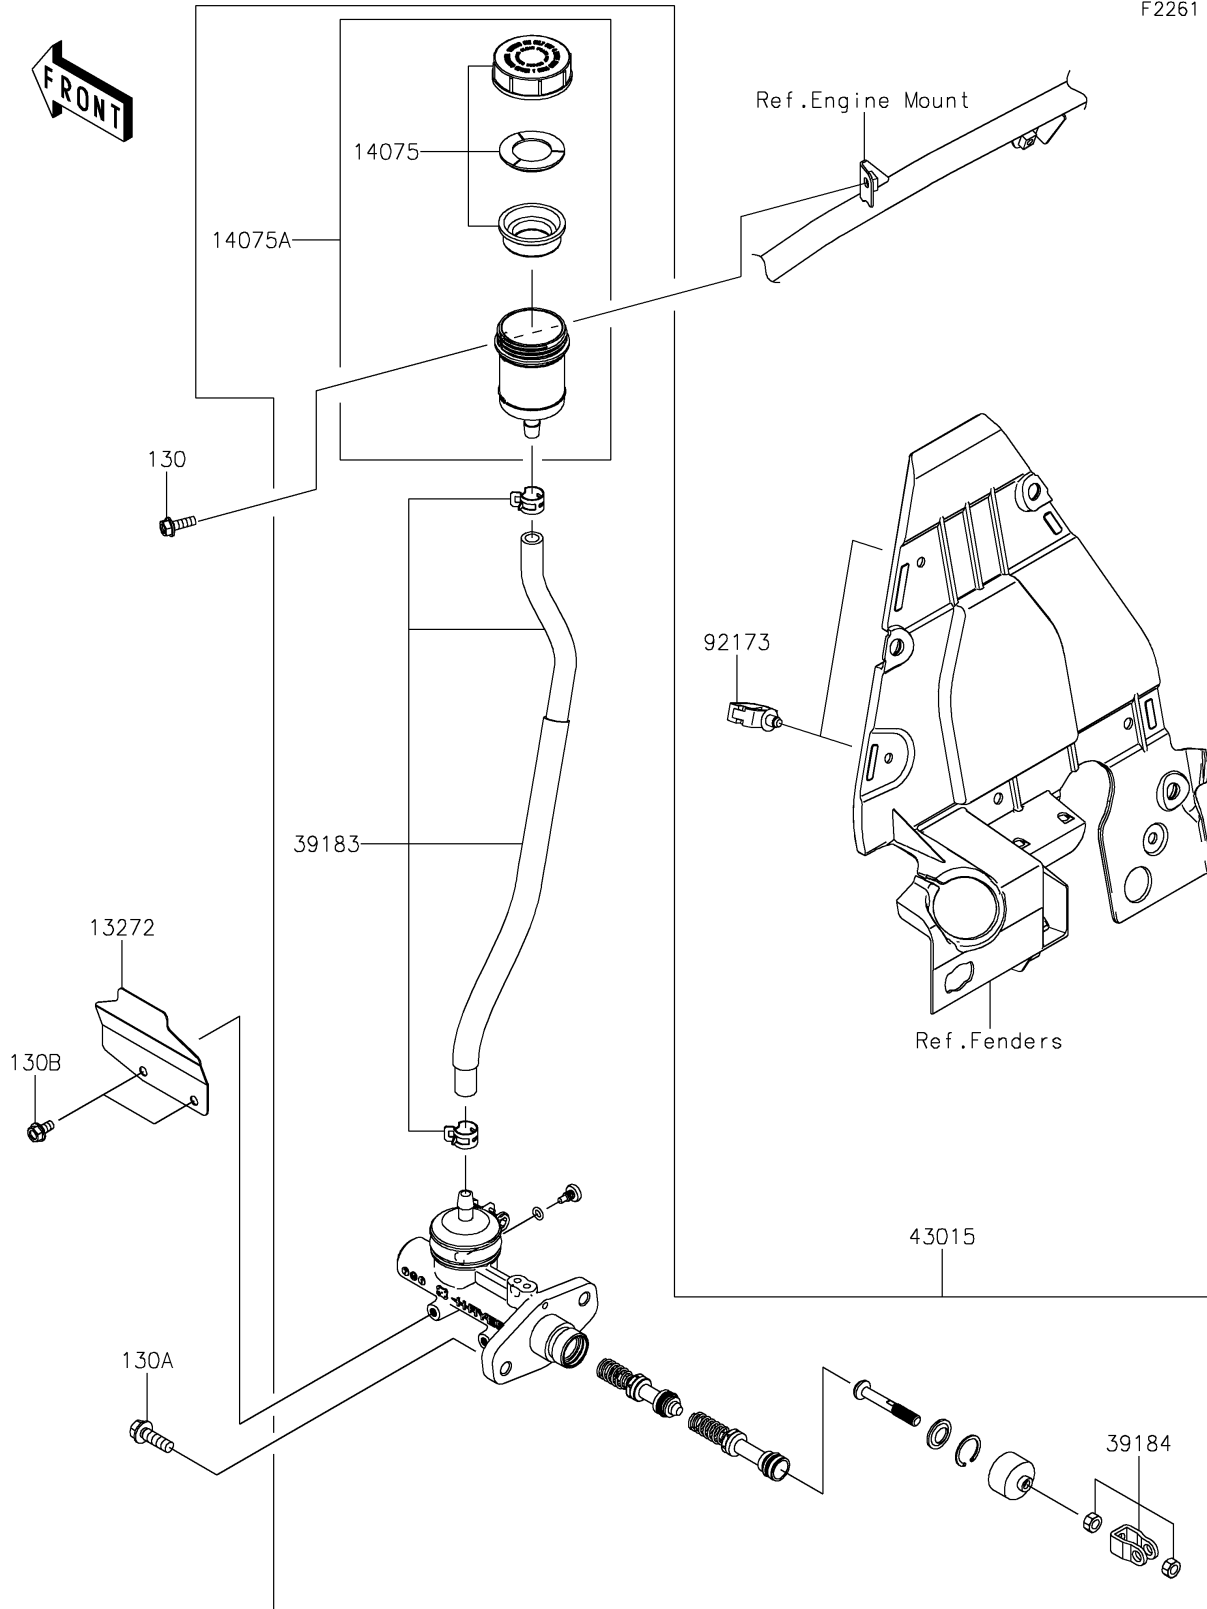

2022 TERYX KRX® 1000 PARTS DIAGRAM

Master Cylinder

F2261

2022 TERYX KRX® 1000 PARTS LIST

Master Cylinder

| ITEM NAME | PART NUMBER | QUANTITY |
|--|-------------|----------|
| PLATE,MASTER CYLINDER (Ref # 13272) | 13272-2632 | 1 |
| CAP-ASSY (Ref # 14075) | 14075-0038 | 1 |
| CAP-ASSY,RESERVOIR (Ref # 14075A) | 14075-0712 | 1 |
| BAND-ASSY,RESERVOIR HOSE (Ref # 39183) | 39183-0008 | 1 |
| BRACKET-ASSY (Ref # 39184) | 39184-0031 | 1 |
| CYLINDER-ASSY-MASTER (Ref # 43015) | 43015-0774 | 1 |
| CLAMP (Ref # 92173) | 92173-0861 | 2 |
| BOLT-FLANGED,6X18 (Ref # 130) | 130BA0618 | 1 |
| BOLT-FLANGED,8X25 (Ref # 130A) | 130BA0825 | 2 |
| BOLT-FLANGED,6X12 (Ref # 130B) | 130CA0612 | 2 |