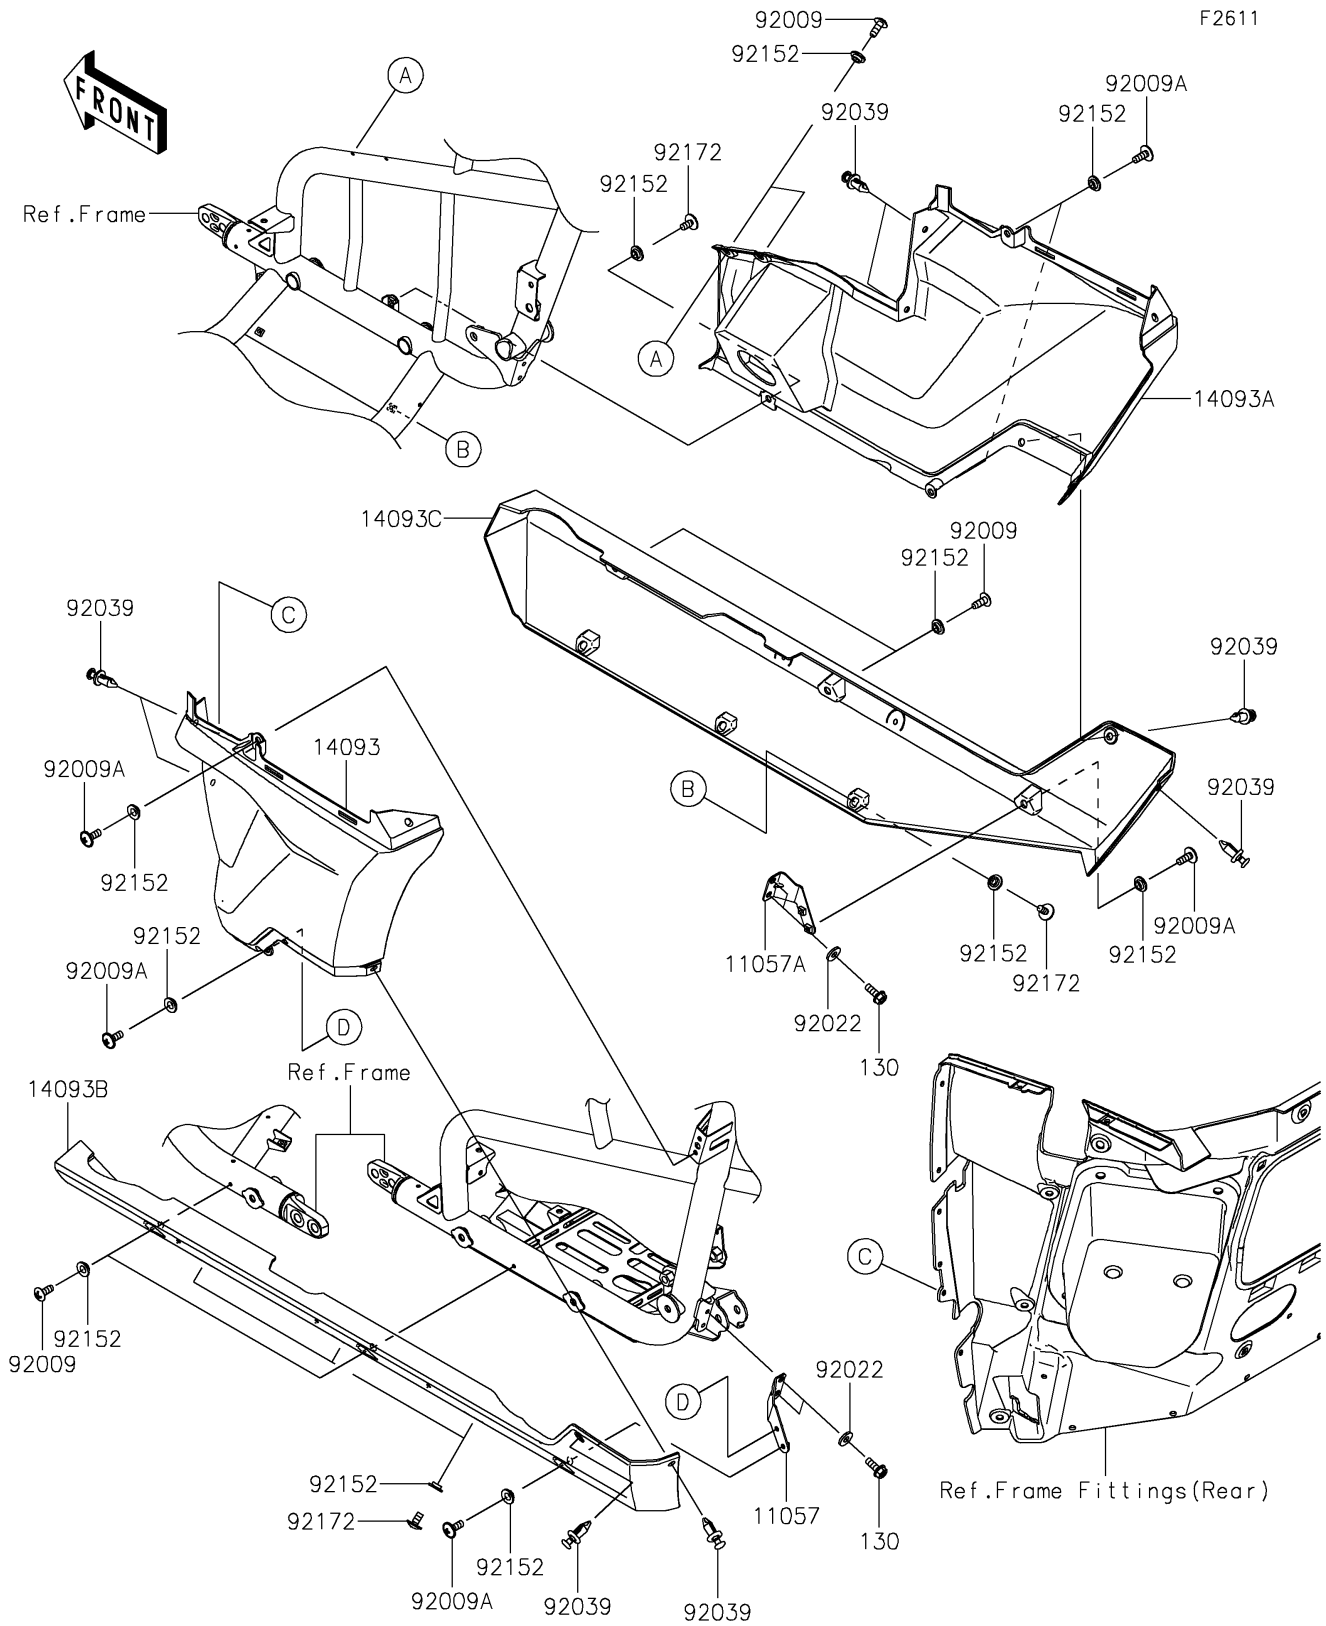

2022 TERYX KRX® 1000 PARTS DIAGRAM

Side Covers

2022 TERYX KRX® 1000 PARTS LIST

Side Covers

ITEM NAME	PART NUMBER	QUANTITY
BRACKET,SIDE COVER,LH (Ref # 11057)	11057-4181	1
BRACKET,SIDE COVER,RH (Ref # 11057A)	11057-4182	1
COVER,SIDE,RR,LH (Ref # 14093)	14093-0825	1
COVER,SIDE,RR,RH (Ref # 14093A)	14093-0826	1
COVER,SIDE,LWR,LH (Ref # 14093B)	14093-0827	1
COVER,SIDE,LWR,RH (Ref # 14093C)	14093-0828	1
SCREW,TAPPING,6X16 (Ref # 92009)	92009-1166	6
SCREW,6X16 (Ref # 92009A)	92009-1621	6
WASHER,6.5X16X2 (Ref # 92022)	92022-1565	4
RIVET (Ref # 92039)	92039-0776	8
COLLAR,6.3X9.5X4.1 (Ref # 92152)	92152-1571	19
SCREW,6X12 (Ref # 92172)	92172-0853	7
BOLT-FLANGED,6X16 (Ref # 130)	130BA0616	4