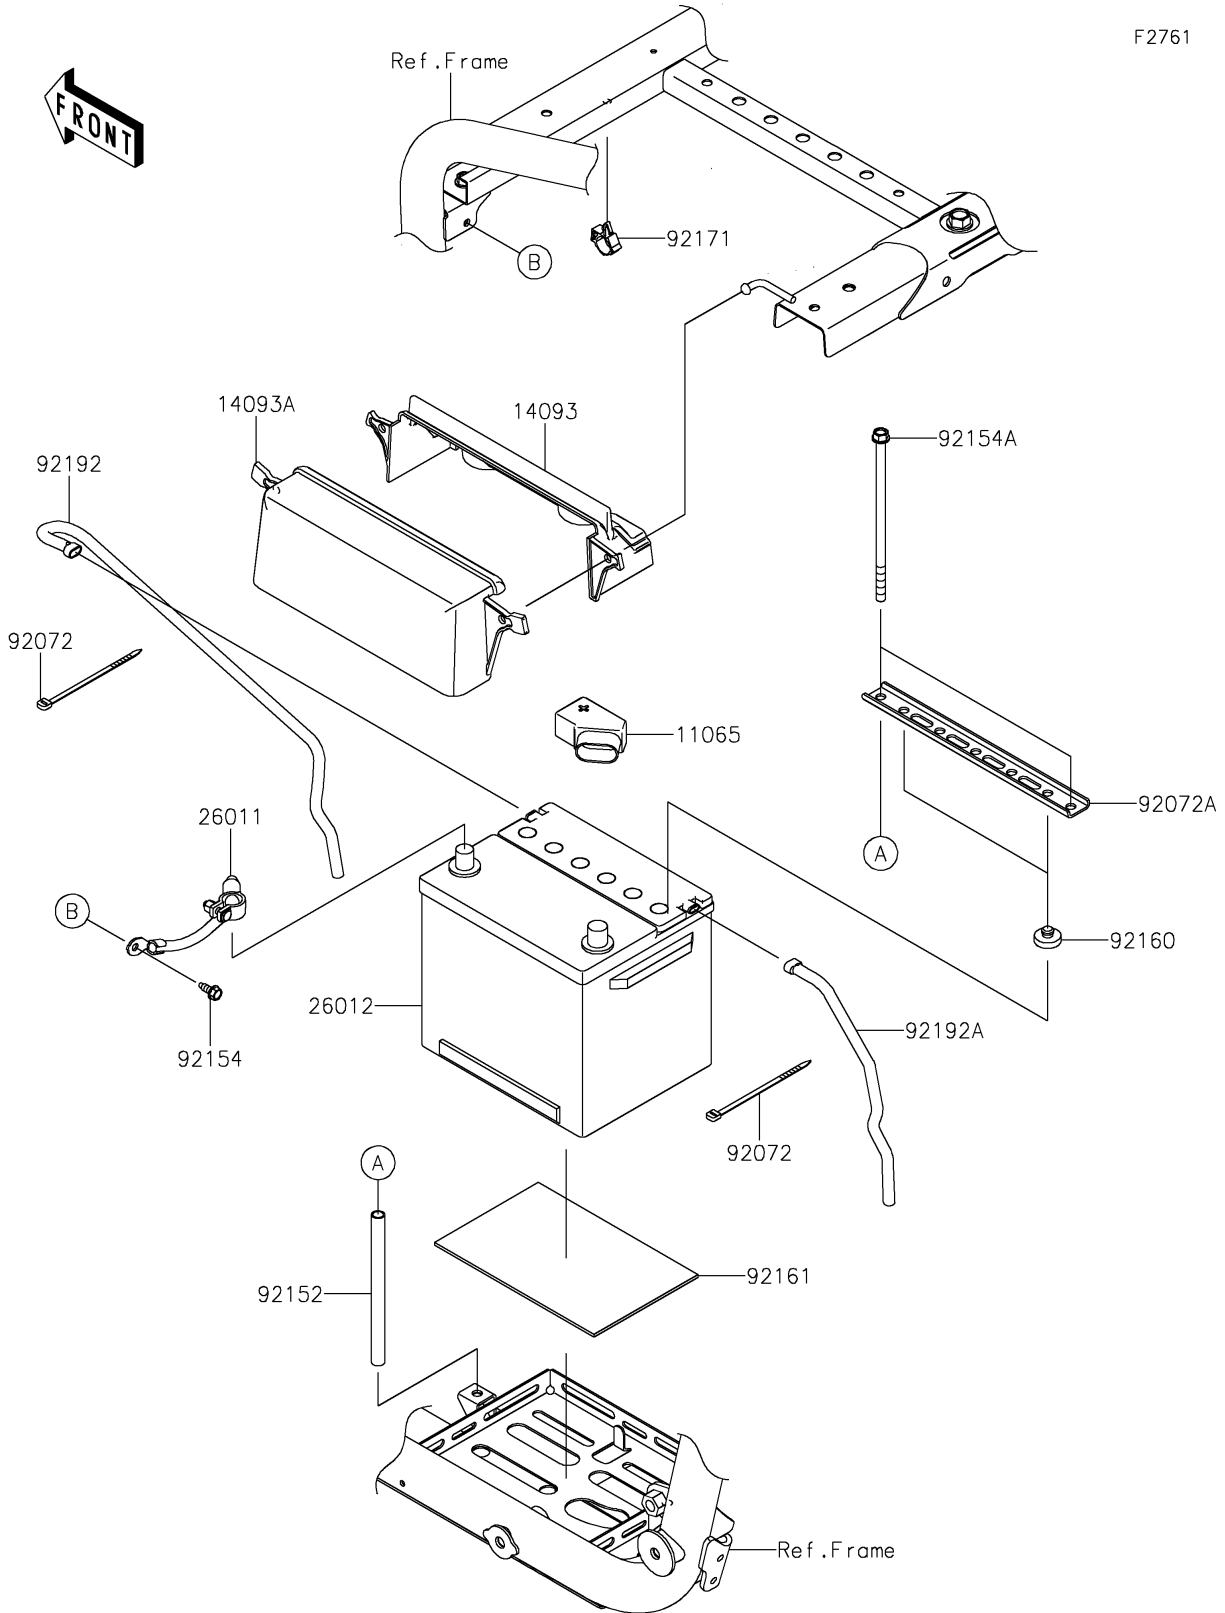

2022 TERYX KRX® 1000 PARTS DIAGRAM

Battery

2022 TERYX KRX® 1000 PARTS LIST

Battery

ITEM NAME	PART NUMBER	QUANTITY
CAP (Ref # 11065)	11065-0850	1
COVER,BATTERY TERMINAL,INNER (Ref # 14093)	14093-0800	1
COVER,BATTERY TERMINAL,OUTER (Ref # 14093A)	14093-0801	1
WIRE-LEAD,BATTERY(-) (Ref # 26011)	26011-1871	1
BATTERY,WET,(26R) (Ref # 26012)	26012-7501	1
BAND,92X2.4 (Ref # 92072)	92072-0791	2
BAND,BATTERY (Ref # 92072A)	92072-0844	1
COLLAR,9.4X12.7X160 (Ref # 92152)	92152-2584	2
BOLT,FLANGED,6X16 (Ref # 92154)	92154-0551	1
BOLT,FLANGED,8X175 (Ref # 92154A)	92154-3973	2
DAMPER (Ref # 92160)	92160-1396	2
DAMPER (Ref # 92161)	92161-0578	1
CLAMP,BRAKE HOSE (Ref # 92171)	92171-0316	1
TUBE,BREATHER,7X10X500 (Ref # 92192)	92192-2256	1
TUBE,BREATHER,7X10X300 (Ref # 92192A)	92192-2257	1