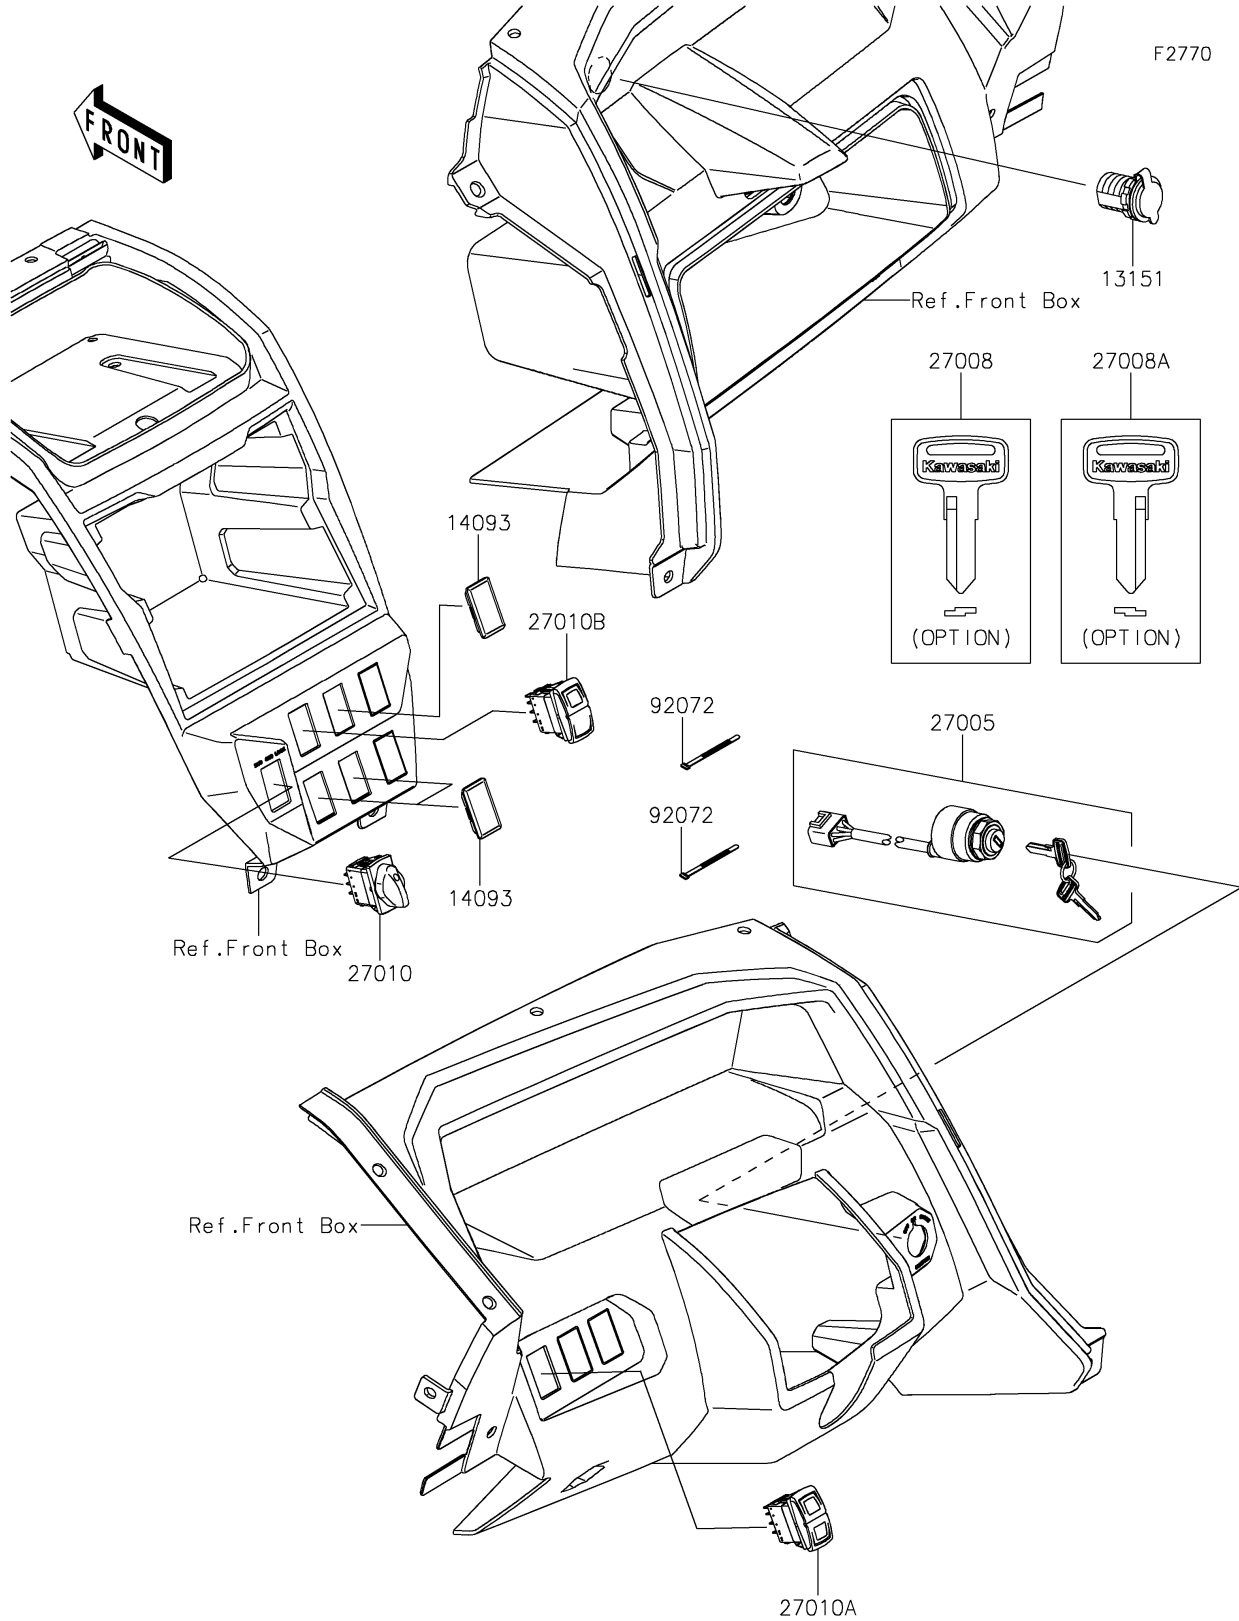

# 2022 TERYX KRX® 1000 PARTS DIAGRAM

## Ignition Switch

## 2022 TERYX KRX® 1000 PARTS LIST

### Ignition Switch

ITEM NAME	PART NUMBER	QUANTITY
SWITCH-COMP,OUTLET,12V (Ref # 13151)	13151-0556	1
COVER,SWITCH (Ref # 14093)	14093-1202	3
SWITCH-ASSY-IGNITION (Ref # 27005)	27005-0643	1
KEY-LOCK,BLANK (Ref # 27008)	27008-1153	1
KEY-LOCK,BLANK (Ref # 27008A)	27008-1157	1
SWITCH,2WD/4WD (Ref # 27010)	27010-0902	1
SWITCH,HEAD LIGHT (Ref # 27010A)	27010-0903	1
SWITCH,POWER MODE (Ref # 27010B)	27010-0904	1
BAND,L=123 (Ref # 92072)	92072-030	2