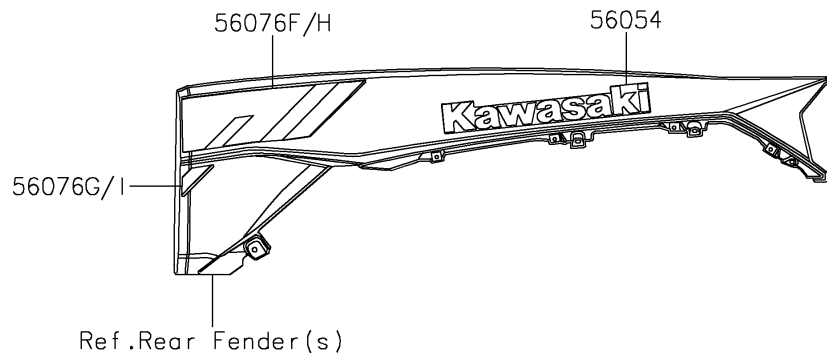

2022 TERYX KRX® 1000 PARTS DIAGRAM

Decals(Green)

F2861

2022 TERYX KRX® 1000 PARTS LIST

Decals(Green)

ITEM NAME	PART NUMBER	QUANTITY
MARK,KAWASAKI (Ref # 56052)	56052-0716	1
MARK,RR FENDER,KAWASAKI (Ref # 56054)	56054-2605	2
MARK,DOOR COVER,TERYX (Ref # 56054A)	56054-2964	2
PATTERN,FR FENDER,LH (Ref # 56076)	56076-2672	1
PATTERN,FR FENDER,LH (Ref # 56076A)	56076-2673	1
PATTERN,FR FENDER,RH (Ref # 56076B)	56076-2674	1
PATTERN,FR FENDER,RH (Ref # 56076C)	56076-2675	1
PATTERN,DOOR COVER,LH (Ref # 56076D)	56076-2676	1
PATTERN,DOOR COVER,RH (Ref # 56076E)	56076-2677	1
PATTERN,RR FENDER,LH,UPP (Ref # 56076F)	56076-2678	1
PATTERN,RR FENDER,LH,LWR (Ref # 56076G)	56076-2679	1
PATTERN,RR FENDER,RH,UPP (Ref # 56076H)	56076-2680	1
PATTERN,RR FENDER,RH,LWR (Ref # 56076I)	56076-2681	1