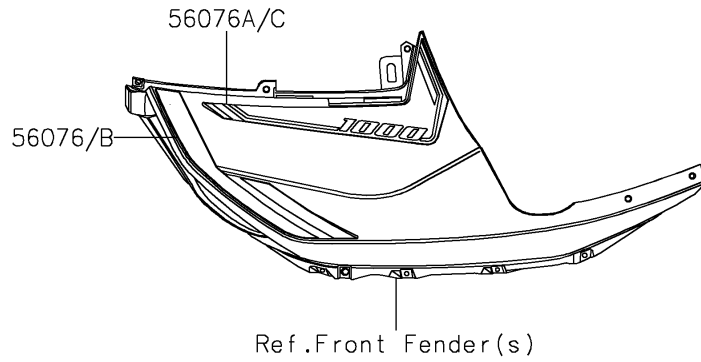

2022 TERYX KRX® 1000 PARTS DIAGRAM

Decals(Green)

F2861

2022 TERYX KRX® 1000 PARTS LIST

Decals(Green)

ITEM NAME	PART NUMBER	QUANTITY
MARK,KAWASAKI (Ref # 56052)	56052-0716	1
MARK,RR FENDER,KAWASAKI (Ref # 56054)	56054-2605	2
MARK,DOOR COVER,TERYX (Ref # 56054A)	56054-2964	2
PATTERN,FR FENDER,LH (Ref # 56076)	56076-2672	1
PATTERN,FR FENDER,LH (Ref # 56076A)	56076-2673	1
PATTERN,FR FENDER,RH (Ref # 56076B)	56076-2674	1
PATTERN,FR FENDER,RH (Ref # 56076C)	56076-2675	1
PATTERN,DOOR COVER,LH (Ref # 56076D)	56076-2676	1
PATTERN,DOOR COVER,RH (Ref # 56076E)	56076-2677	1
PATTERN,RR FENDER,LH,UPP (Ref # 56076F)	56076-2678	1
PATTERN,RR FENDER,LH,LWR (Ref # 56076G)	56076-2679	1
PATTERN,RR FENDER,RH,UPP (Ref # 56076H)	56076-2680	1
PATTERN,RR FENDER,RH,LWR (Ref # 56076I)	56076-2681	1