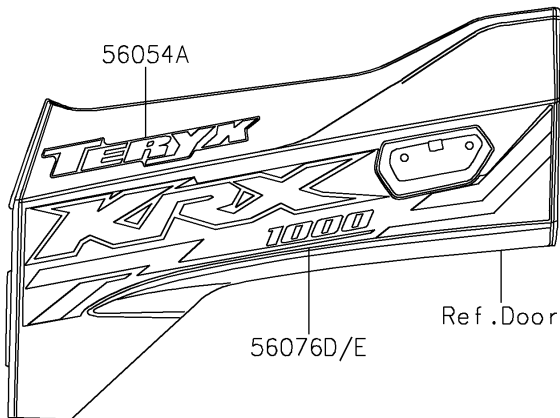

2022 TERYX KRX® 1000 PARTS DIAGRAM

Decals(Green)

F2861

2022 TERYX KRX® 1000 PARTS LIST

Decals(Green)

ITEM NAME	PART NUMBER	QUANTITY
MARK,KAWASAKI (Ref # 56052)	56052-0716	1
MARK,RR FENDER,KAWASAKI (Ref # 56054)	56054-2605	2
MARK,DOOR COVER,TERYX (Ref # 56054A)	56054-2964	2
PATTERN,FR FENDER,LH (Ref # 56076)	56076-2672	1
PATTERN,FR FENDER,LH (Ref # 56076A)	56076-2673	1
PATTERN,FR FENDER,RH (Ref # 56076B)	56076-2674	1
PATTERN,FR FENDER,RH (Ref # 56076C)	56076-2675	1
PATTERN,DOOR COVER,LH (Ref # 56076D)	56076-2676	1
PATTERN,DOOR COVER,RH (Ref # 56076E)	56076-2677	1
PATTERN,RR FENDER,LH,UPP (Ref # 56076F)	56076-2678	1
PATTERN,RR FENDER,LH,LWR (Ref # 56076G)	56076-2679	1
PATTERN,RR FENDER,RH,UPP (Ref # 56076H)	56076-2680	1
PATTERN,RR FENDER,RH,LWR (Ref # 56076I)	56076-2681	1