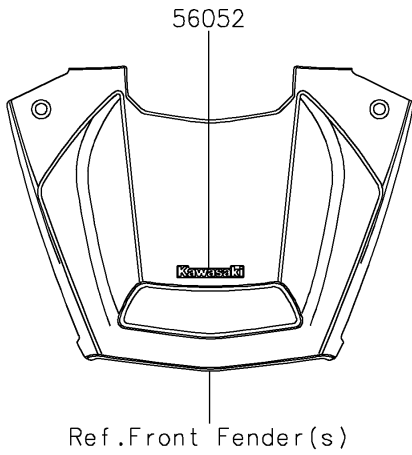

2022 TERYX KRX® 1000 PARTS DIAGRAM

Decals(Green)

F2861

2022 TERYX KRX® 1000 PARTS LIST

Decals(Green)

ITEM NAME	PART NUMBER	QUANTITY
MARK,KAWASAKI (Ref # 56052)	56052-0716	1
MARK,RR FENDER,KAWASAKI (Ref # 56054)	56054-2605	2
MARK,DOOR COVER,TERYX (Ref # 56054A)	56054-2964	2
PATTERN,FR FENDER,LH (Ref # 56076)	56076-2672	1
PATTERN,FR FENDER,LH (Ref # 56076A)	56076-2673	1
PATTERN,FR FENDER,RH (Ref # 56076B)	56076-2674	1
PATTERN,FR FENDER,RH (Ref # 56076C)	56076-2675	1
PATTERN,DOOR COVER,LH (Ref # 56076D)	56076-2676	1
PATTERN,DOOR COVER,RH (Ref # 56076E)	56076-2677	1
PATTERN,RR FENDER,LH,UPP (Ref # 56076F)	56076-2678	1
PATTERN,RR FENDER,LH,LWR (Ref # 56076G)	56076-2679	1
PATTERN,RR FENDER,RH,UPP (Ref # 56076H)	56076-2680	1
PATTERN,RR FENDER,RH,LWR (Ref # 56076I)	56076-2681	1