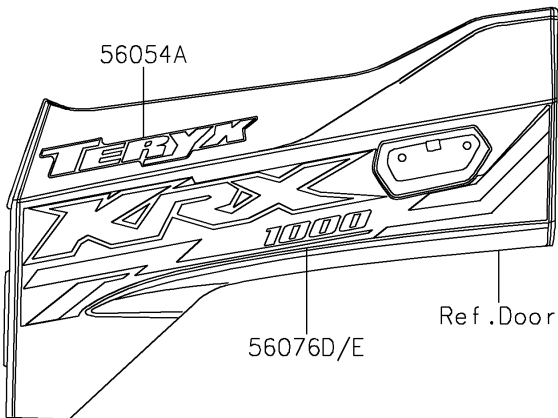

2022 TERYX KRX® 1000 PARTS DIAGRAM

Decals(Red)(CA,US)

F2861A

Ref. Front Fender(s)

Ref. Front Fender(s)

Ref. Rear Fender(s)

2022 TERYX KRX® 1000 PARTS LIST

Decals(Red)(CA,US)

ITEM NAME	PART NUMBER	QUANTITY
MARK,KAWASAKI (Ref # 56052)	56052-0716	1
MARK,RR FENDER,KAWASAKI (Ref # 56054)	56054-2605	2
MARK,DOOR COVER,TERYX (Ref # 56054A)	56054-2964	2
PATTERN,FR FENDER,LH (Ref # 56076)	56076-2682	1
PATTERN,FR FENDER,LH (Ref # 56076A)	56076-2683	1
PATTERN,FR FENDER,RH (Ref # 56076B)	56076-2684	1
PATTERN,FR FENDER,RH (Ref # 56076C)	56076-2685	1
PATTERN,DOOR COVER,LH (Ref # 56076D)	56076-2686	1
PATTERN,DOOR COVER,RH (Ref # 56076E)	56076-2687	1
PATTERN,RR FENDER,LH,UPP (Ref # 56076F)	56076-2688	1
PATTERN,RR FENDER,LH,LWR (Ref # 56076G)	56076-2689	1
PATTERN,RR FENDER,RH,UPP (Ref # 56076H)	56076-2690	1
PATTERN,RR FENDER,RH,LWR (Ref # 56076I)	56076-2691	1