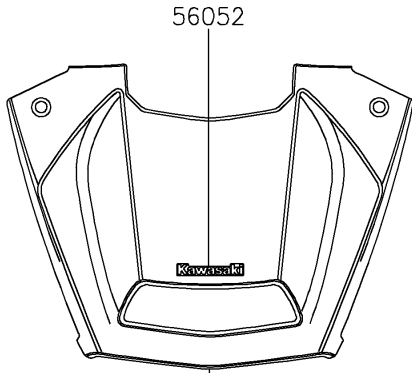

2022 TERYX KRX® 1000 PARTS DIAGRAM

Decals(Red)(CA,US)

F2861A

Ref. Front Fender(s)

Ref. Front Fender(s)

Ref. Rear Fender(s)

2022 TERYX KRX® 1000 PARTS LIST

Decals(Red)(CA,US)

ITEM NAME	PART NUMBER	QUANTITY
MARK,KAWASAKI (Ref # 56052)	56052-0716	1
MARK,RR FENDER,KAWASAKI (Ref # 56054)	56054-2605	2
MARK,DOOR COVER,TERYX (Ref # 56054A)	56054-2964	2
PATTERN,FR FENDER,LH (Ref # 56076)	56076-2682	1
PATTERN,FR FENDER,LH (Ref # 56076A)	56076-2683	1
PATTERN,FR FENDER,RH (Ref # 56076B)	56076-2684	1
PATTERN,FR FENDER,RH (Ref # 56076C)	56076-2685	1
PATTERN,DOOR COVER,LH (Ref # 56076D)	56076-2686	1
PATTERN,DOOR COVER,RH (Ref # 56076E)	56076-2687	1
PATTERN,RR FENDER,LH,UPP (Ref # 56076F)	56076-2688	1
PATTERN,RR FENDER,LH,LWR (Ref # 56076G)	56076-2689	1
PATTERN,RR FENDER,RH,UPP (Ref # 56076H)	56076-2690	1
PATTERN,RR FENDER,RH,LWR (Ref # 56076I)	56076-2691	1