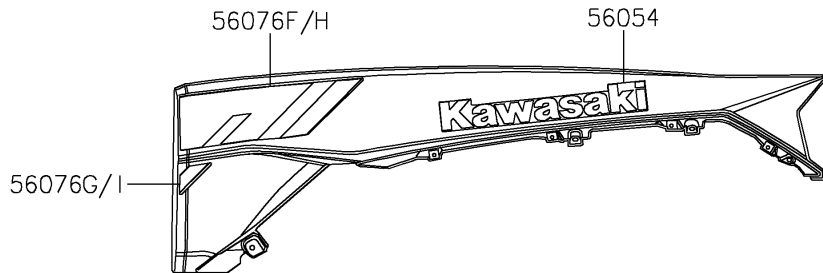

2022 TERYX KRX® 1000 PARTS DIAGRAM

Decals(Red)(CA,US)

F2861A

Ref. Front Fender(s)

Ref. Front Fender(s)

Ref. Rear Fender(s)

2022 TERYX KRX® 1000 PARTS LIST

Decals(Red)(CA,US)

ITEM NAME	PART NUMBER	QUANTITY
MARK,KAWASAKI (Ref # 56052)	56052-0716	1
MARK,RR FENDER,KAWASAKI (Ref # 56054)	56054-2605	2
MARK,DOOR COVER,TERYX (Ref # 56054A)	56054-2964	2
PATTERN,FR FENDER,LH (Ref # 56076)	56076-2682	1
PATTERN,FR FENDER,LH (Ref # 56076A)	56076-2683	1
PATTERN,FR FENDER,RH (Ref # 56076B)	56076-2684	1
PATTERN,FR FENDER,RH (Ref # 56076C)	56076-2685	1
PATTERN,DOOR COVER,LH (Ref # 56076D)	56076-2686	1
PATTERN,DOOR COVER,RH (Ref # 56076E)	56076-2687	1
PATTERN,RR FENDER,LH,UPP (Ref # 56076F)	56076-2688	1
PATTERN,RR FENDER,LH,LWR (Ref # 56076G)	56076-2689	1
PATTERN,RR FENDER,RH,UPP (Ref # 56076H)	56076-2690	1
PATTERN,RR FENDER,RH,LWR (Ref # 56076I)	56076-2691	1