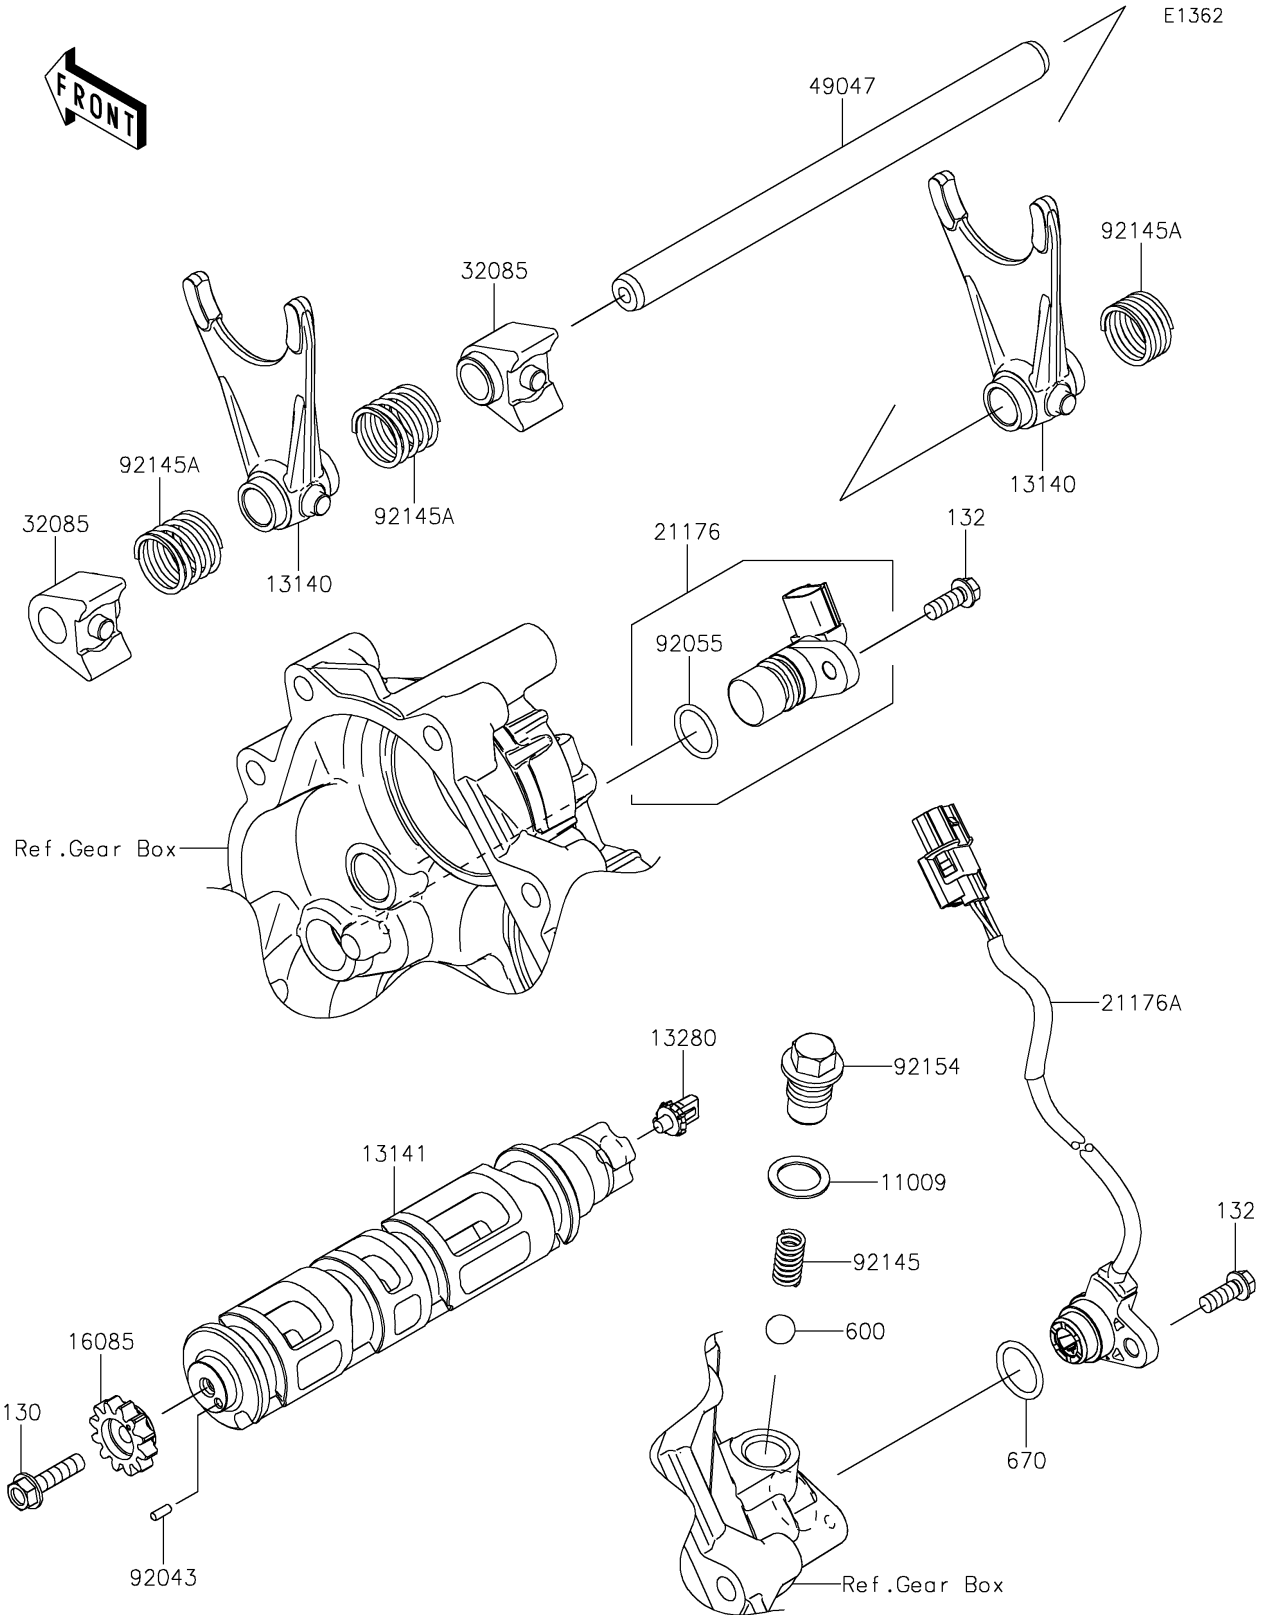

2022 TERYX KRX® 1000 TRAIL EDITION PARTS DIAGRAM

Gear Change Drum/Shift Fork(s)

2022 TERYX KRX® 1000 TRAIL EDITION PARTS LIST

Gear Change Drum/Shift Fork(s)

ITEM NAME	PART NUMBER	QUANTITY
GASKET,15.5X22X1 (Ref # 11009)	11009-1008	1
FORK-SHIFT (Ref # 13140)	13140-0693	2
DRUM-CHANGE (Ref # 13141)	13141-0601	1
HOLDER (Ref # 13280)	13280-0932	1
GEAR,12T (Ref # 16085)	16085-0681	1
SENSOR,SPEED (Ref # 21176)	21176-0891	1
SENSOR,GEAR POSITION (Ref # 21176A)	21176-0910	1
STOPPER (Ref # 32085)	32085-0844	2
ROD-SHIFT (Ref # 49047)	49047-0641	1
PIN,3X8 (Ref # 92043)	92043-1716	1
RING-O (Ref # 92055)	92055-1639	1
SPRING (Ref # 92145)	92145-1590	1
SPRING (Ref # 92145A)	92145-1836	3
BOLT,CHANGE POSITION (Ref # 92154)	92154-1366	1
BOLT-FLANGED,6X25 (Ref # 130)	130CA0625	1
BOLT-FLANGED-SMALL,6X16 (Ref # 132)	132BA0616	2
BALL-STEEL,13/32 (Ref # 600)	600A1300	1
O RING,18MM (Ref # 670)	670D2018	1