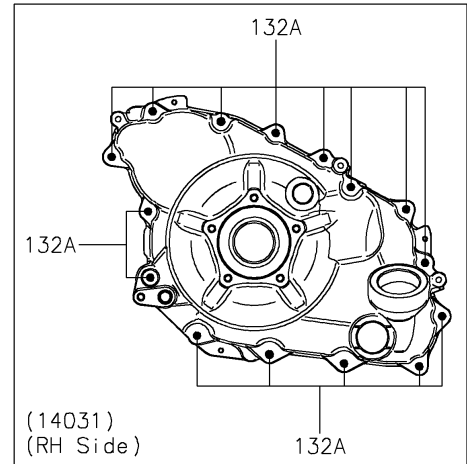

# 2022 TERYX KRX® 1000 TRAIL EDITION PARTS DIAGRAM

Engine Cover(s)

E1431

### Engine Cover(s)

ITEM NAME	PART NUMBER	QUANTITY
GASKET,GENERATOR COVER (Ref # 11061)	11061-1304	1
GASKET,CLUTCH COVER (Ref # 11061A)	11061-1305	1
PLATE,CLUTCH COVER,BACK (Ref # 13272)	13272-2799	1
PLATE-POSITION (Ref # 14014)	14014-0556	3
COVER-GENERATOR (Ref # 14031)	14031-0639	1
COVER-CLUTCH (Ref # 14032)	14032-0646	1
COVER,GENERATOR,OUTER (Ref # 14093)	14093-0794	1
CAP-OIL FILLER (Ref # 16115)	16115-1064	1
GAUGE,OIL (Ref # 52005)	52005-0766	1
STUD,8X30 (Ref # 92004)	92004-0790	2
PIN,DOWEL,10X14 (Ref # 92043)	92043-1037	2
PIN,6.2X8X14 (Ref # 92043A)	92043-1263	2
PIN,8X14 (Ref # 92043B)	92043-1567	2
BEARING-BALL,16014CS45 (Ref # 92045)	92045-0709	1
SEAL-OIL,HTC 59X77X9 (Ref # 92049)	92049-0820	1
RING-O,37.2X1.9 (Ref # 92055)	92055-0959	1
RING-O,20X2 (Ref # 92055A)	92055-1146	1
RING-O,35.8MM (Ref # 92055B)	92055-1281	1
PLUG,COVER (Ref # 92066)	92066-0011	1
PLUG,36X7.5 (Ref # 92066A)	92066-0744	1
BOLT,8X40 (Ref # 92151)	92151-1621	11
BOLT,FLAT,8X13.6 (Ref # 92154)	92154-0978	3
WASHER,8.5X18X2.3 (Ref # 92200)	92200-1213	2
BOLT-FLANGED,10X30 (Ref # 130)	130BA1030	4
BOLT-FLANGED-SMALL,6X16 (Ref # 132)	132BA0616	5
BOLT-FLANGED-SMALL,6X30 (Ref # 132A)	132BA0630	15
CIRCLIP (Ref # 481)	481J3400	1
PIN-DOWEL,4X16 (Ref # 551)	551A0416	2