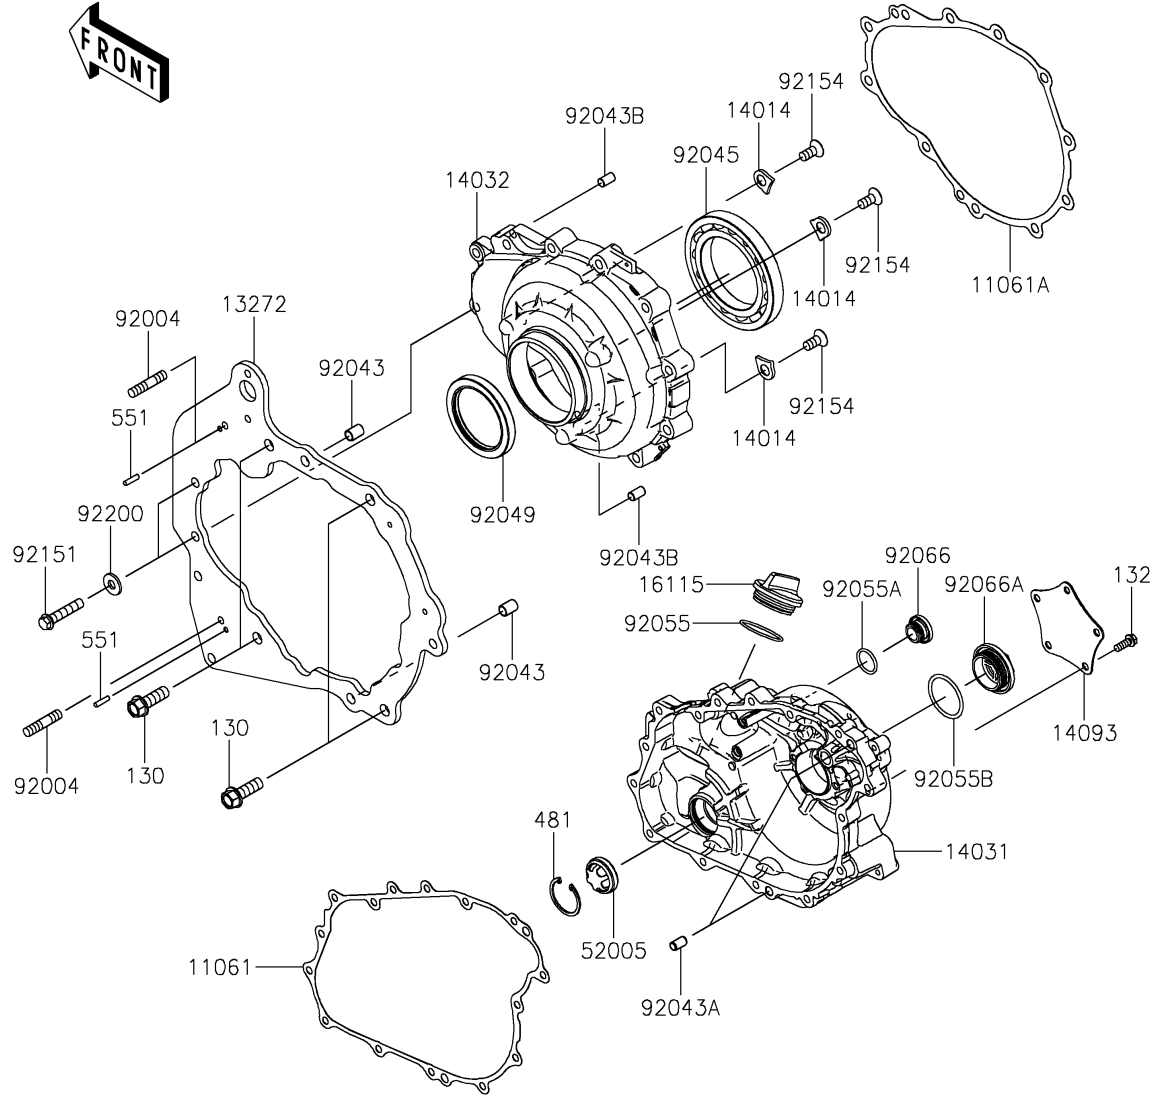

# 2022 TERYX KRX® 1000 TRAIL EDITION PARTS DIAGRAM

Engine Cover(s)

E1431

## 2022 TERYX KRX® 1000 TRAIL EDITION PARTS LIST

### Engine Cover(s)

ITEM NAME	PART NUMBER	QUANTITY
GASKET,GENERATOR COVER (Ref # 11061)	11061-1304	1
GASKET,CLUTCH COVER (Ref # 11061A)	11061-1305	1
PLATE,CLUTCH COVER,BACK (Ref # 13272)	13272-2799	1
PLATE-POSITION (Ref # 14014)	14014-0556	3
COVER-GENERATOR (Ref # 14031)	14031-0639	1
COVER-CLUTCH (Ref # 14032)	14032-0646	1
COVER,GENERATOR,OUTER (Ref # 14093)	14093-0794	1
CAP-OIL FILLER (Ref # 16115)	16115-1064	1
GAUGE,OIL (Ref # 52005)	52005-0766	1
STUD,8X30 (Ref # 92004)	92004-0790	2
PIN,DOWEL,10X14 (Ref # 92043)	92043-1037	2
PIN,6.2X8X14 (Ref # 92043A)	92043-1263	2
PIN,8X14 (Ref # 92043B)	92043-1567	2
BEARING-BALL,16014CS45 (Ref # 92045)	92045-0709	1
SEAL-OIL,HTC 59X77X9 (Ref # 92049)	92049-0820	1
RING-O,37.2X1.9 (Ref # 92055)	92055-0959	1
RING-O,20X2 (Ref # 92055A)	92055-1146	1
RING-O,35.8MM (Ref # 92055B)	92055-1281	1
PLUG,COVER (Ref # 92066)	92066-0011	1
PLUG,36X7.5 (Ref # 92066A)	92066-0744	1
BOLT,8X40 (Ref # 92151)	92151-1621	11
BOLT,FLAT,8X13.6 (Ref # 92154)	92154-0978	3
WASHER,8.5X18X2.3 (Ref # 92200)	92200-1213	2
BOLT-FLANGED,10X30 (Ref # 130)	130BA1030	4
BOLT-FLANGED-SMALL,6X16 (Ref # 132)	132BA0616	5
BOLT-FLANGED-SMALL,6X30 (Ref # 132A)	132BA0630	15
CIRCLIP (Ref # 481)	481J3400	1
PIN-DOWEL,4X16 (Ref # 551)	551A0416	2