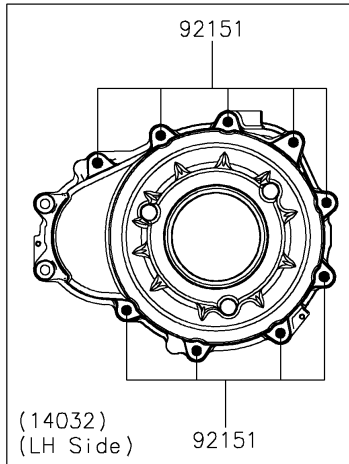

# 2022 TERYX KRX® 1000 TRAIL EDITION PARTS DIAGRAM

Engine Cover(s)

E1431

### Engine Cover(s)

ITEM NAME	PART NUMBER	QUANTITY
GASKET,GENERATOR COVER (Ref # 11061)	11061-1304	1
GASKET,CLUTCH COVER (Ref # 11061A)	11061-1305	1
PLATE,CLUTCH COVER,BACK (Ref # 13272)	13272-2799	1
PLATE-POSITION (Ref # 14014)	14014-0556	3
COVER-GENERATOR (Ref # 14031)	14031-0639	1
COVER-CLUTCH (Ref # 14032)	14032-0646	1
COVER,GENERATOR,OUTER (Ref # 14093)	14093-0794	1
CAP-OIL FILLER (Ref # 16115)	16115-1064	1
GAUGE,OIL (Ref # 52005)	52005-0766	1
STUD,8X30 (Ref # 92004)	92004-0790	2
PIN,DOWEL,10X14 (Ref # 92043)	92043-1037	2
PIN,6.2X8X14 (Ref # 92043A)	92043-1263	2
PIN,8X14 (Ref # 92043B)	92043-1567	2
BEARING-BALL,16014CS45 (Ref # 92045)	92045-0709	1
SEAL-OIL,HTC 59X77X9 (Ref # 92049)	92049-0820	1
RING-O,37.2X1.9 (Ref # 92055)	92055-0959	1
RING-O,20X2 (Ref # 92055A)	92055-1146	1
RING-O,35.8MM (Ref # 92055B)	92055-1281	1
PLUG,COVER (Ref # 92066)	92066-0011	1
PLUG,36X7.5 (Ref # 92066A)	92066-0744	1
BOLT,8X40 (Ref # 92151)	92151-1621	11
BOLT,FLAT,8X13.6 (Ref # 92154)	92154-0978	3
WASHER,8.5X18X2.3 (Ref # 92200)	92200-1213	2
BOLT-FLANGED,10X30 (Ref # 130)	130BA1030	4
BOLT-FLANGED-SMALL,6X16 (Ref # 132)	132BA0616	5
BOLT-FLANGED-SMALL,6X30 (Ref # 132A)	132BA0630	15
CIRCLIP (Ref # 481)	481J3400	1
PIN-DOWEL,4X16 (Ref # 551)	551A0416	2