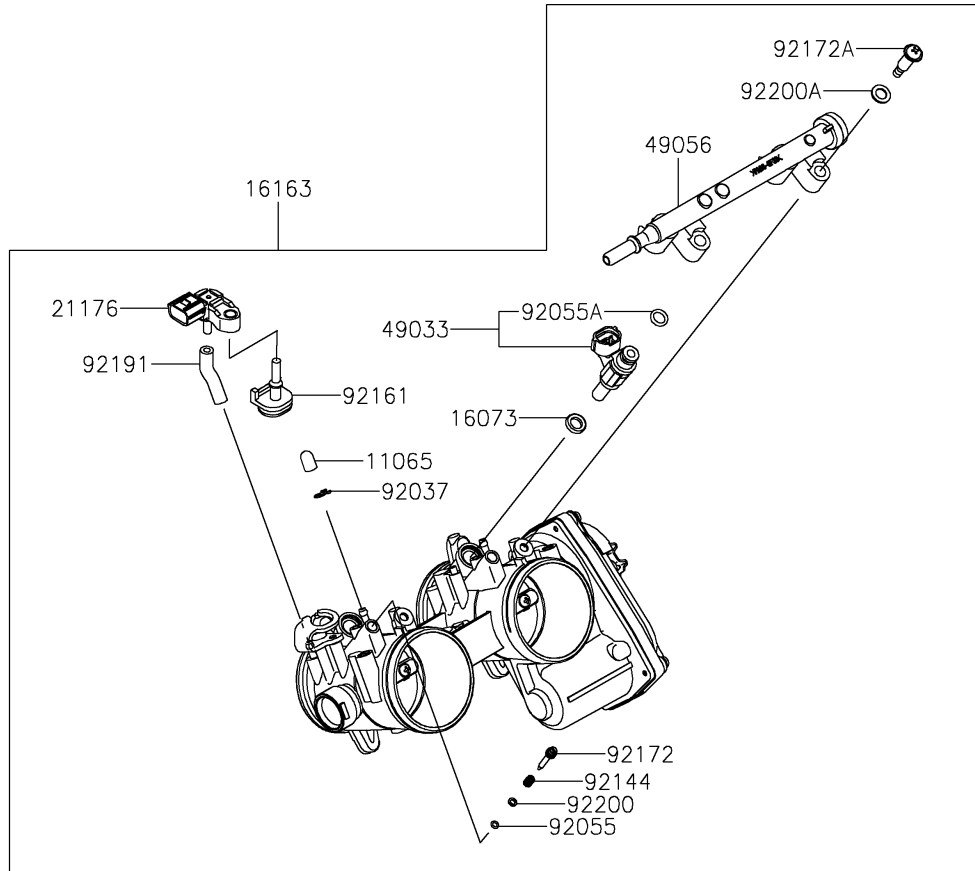

# 2022 TERYX KRX® 1000 PARTS DIAGRAM

Throttle

E1510

## 2022 TERYX KRX® 1000 PARTS LIST

### Throttle

ITEM NAME	PART NUMBER	QUANTITY
CAP (Ref # 11065)	11065-0072	2
COVER,APS (Ref # 14093)	14093-0953	1
INSULATOR (Ref # 16073)	16073-0848	2
THROTTLE-ASSY (Ref # 16163)	16163-0991	1
SENSOR,PRESSURE (Ref # 21176)	21176-0906	1
LEVER-ASSY-THROTTLE (Ref # 39074)	39074-0004	1
NOZZLE-INJECTION (Ref # 49033)	49033-0040	2
PIPE-INJECTION (Ref # 49056)	49056-0564	1
NUT,FLANGED,6MM (Ref # 92015)	92015-1367	2
CLAMP,TUBE (Ref # 92037)	92037-1124	2
RING-O (Ref # 92055)	92055-0840	2
RING-O,INJECTION NOZZLE (Ref # 92055A)	92055-0937	2
SPRING,THROTTLE STOP SCREW (Ref # 92144)	92144-1674	2
DAMPER (Ref # 92161)	92161-0673	1
SCREW (Ref # 92172)	92172-0156	2
SCREW,PIPE INJECTION (Ref # 92172A)	92172-0828	2
SCREW,6X16 (Ref # 92172B)	92172-1333	2
TUBE,3.2X7.4X40 (Ref # 92191)	92191-1551	1
WASHER,PILOT AIR SCREW (Ref # 92200)	92200-1564	2
WASHER (Ref # 92200A)	92200-3807	2
BOLT-FLANGED,6X20 (Ref # 130)	130BA0620	3