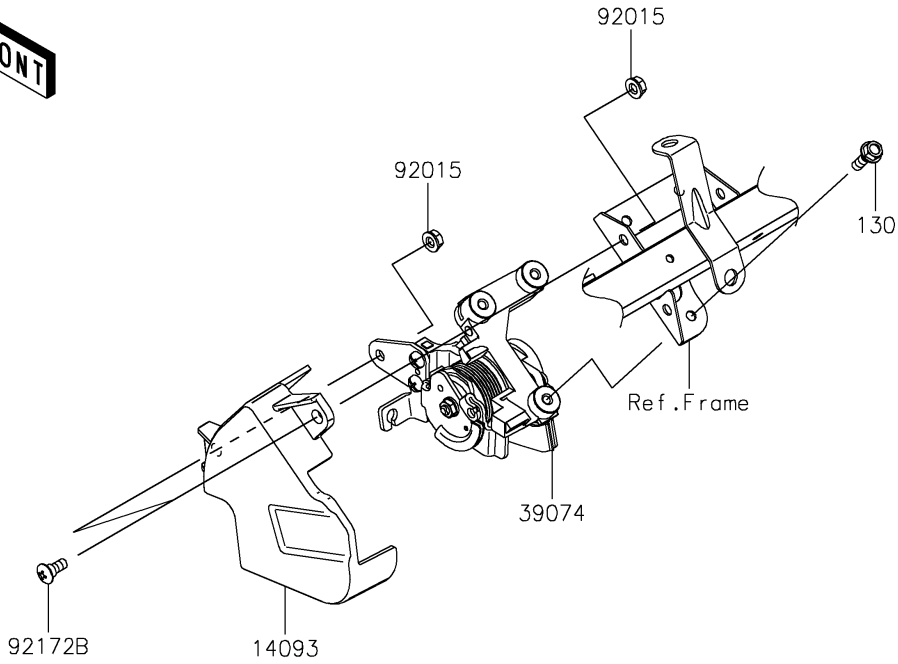

# 2022 TERYX KRX® 1000 PARTS DIAGRAM

Throttle

E1510

## 2022 TERYX KRX® 1000 PARTS LIST

### Throttle

ITEM NAME	PART NUMBER	QUANTITY
CAP (Ref # 11065)	11065-0072	2
COVER,APS (Ref # 14093)	14093-0953	1
INSULATOR (Ref # 16073)	16073-0848	2
THROTTLE-ASSY (Ref # 16163)	16163-0991	1
SENSOR,PRESSURE (Ref # 21176)	21176-0906	1
LEVER-ASSY-THROTTLE (Ref # 39074)	39074-0004	1
NOZZLE-INJECTION (Ref # 49033)	49033-0040	2
PIPE-INJECTION (Ref # 49056)	49056-0564	1
NUT,FLANGED,6MM (Ref # 92015)	92015-1367	2
CLAMP,TUBE (Ref # 92037)	92037-1124	2
RING-O (Ref # 92055)	92055-0840	2
RING-O,INJECTION NOZZLE (Ref # 92055A)	92055-0937	2
SPRING,THROTTLE STOP SCREW (Ref # 92144)	92144-1674	2
DAMPER (Ref # 92161)	92161-0673	1
SCREW (Ref # 92172)	92172-0156	2
SCREW,PIPE INJECTION (Ref # 92172A)	92172-0828	2
SCREW,6X16 (Ref # 92172B)	92172-1333	2
TUBE,3.2X7.4X40 (Ref # 92191)	92191-1551	1
WASHER,PILOT AIR SCREW (Ref # 92200)	92200-1564	2
WASHER (Ref # 92200A)	92200-3807	2
BOLT-FLANGED,6X20 (Ref # 130)	130BA0620	3