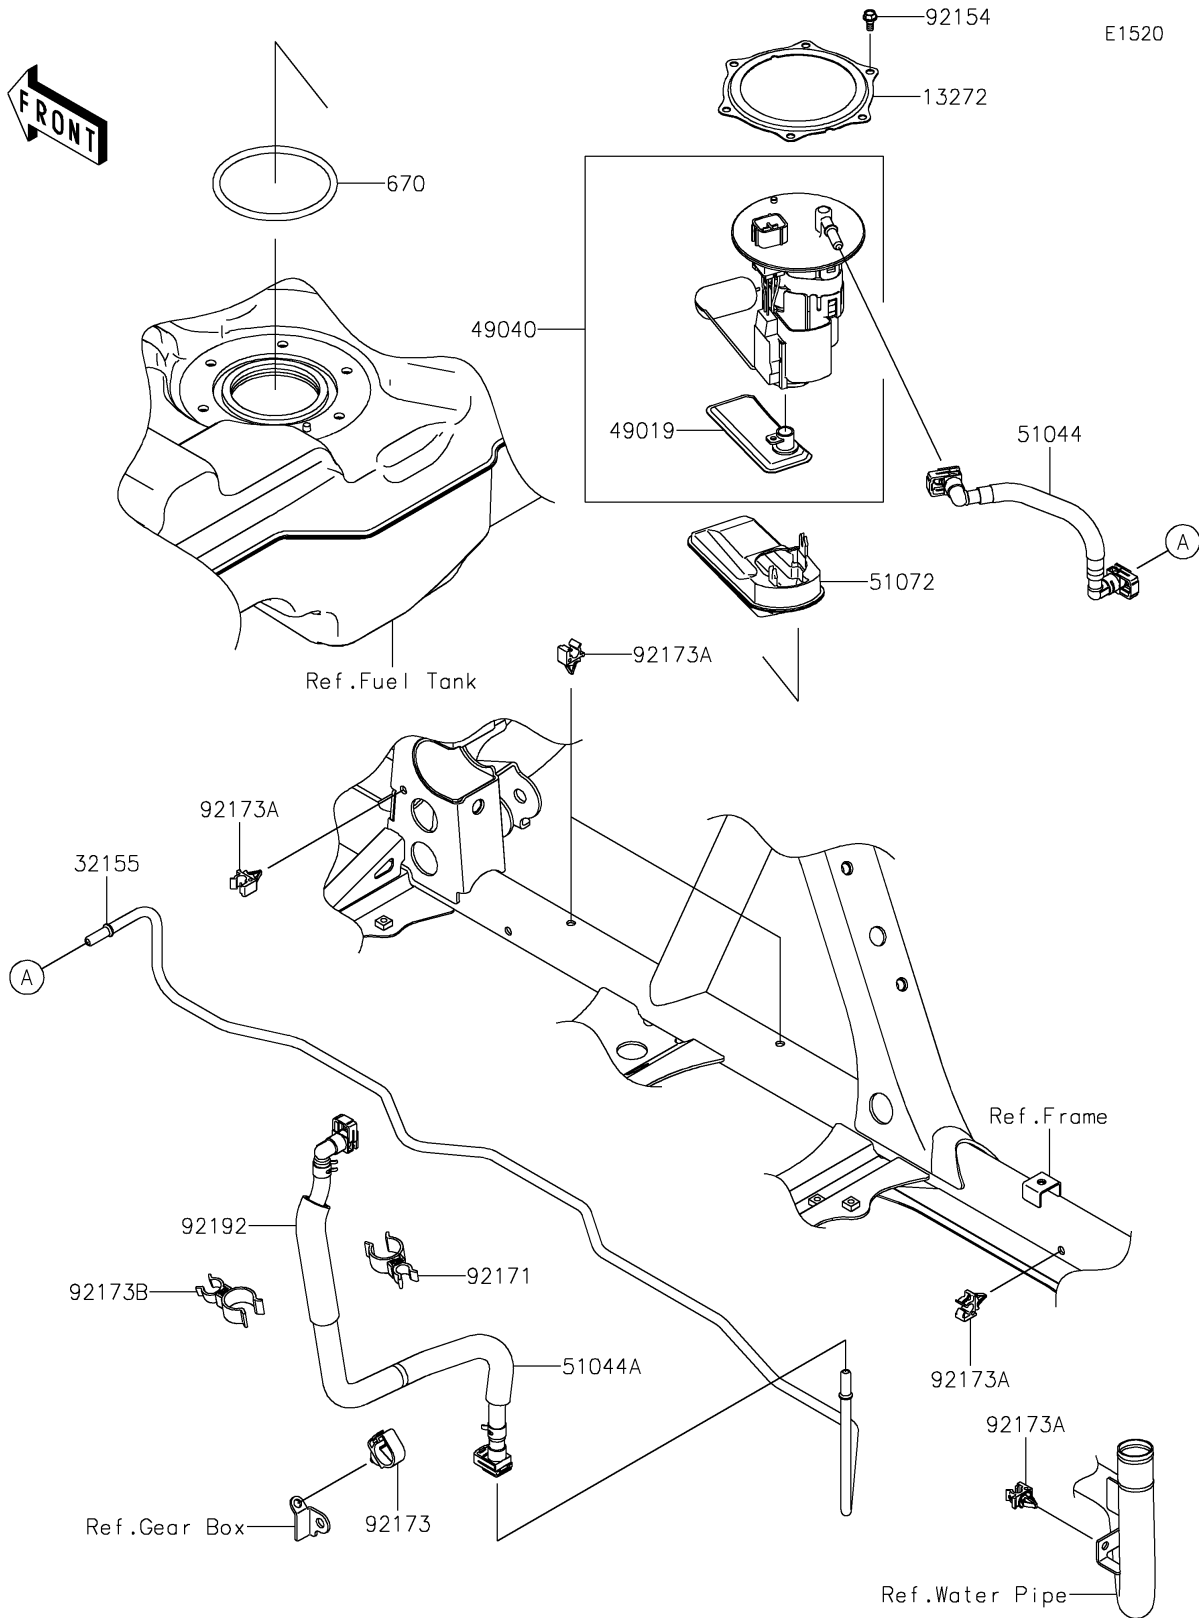

2022 TERYX KRX® 1000 PARTS DIAGRAM

Fuel Pump

2022 TERYX KRX® 1000 PARTS LIST

Fuel Pump

ITEM NAME	PART NUMBER	QUANTITY
PLATE (Ref # 13272)	13272-2500	1
PIPE,FUEL (Ref # 32155)	32155-3718	1
FILTER-FUEL (Ref # 49019)	49019-0034	1
PUMP-FUEL (Ref # 49040)	49040-0782	1
TUBE-ASSY,FUEL PUMP-PIPE (Ref # 51044)	51044-0905	1
TUBE-ASSY,PIPE-ENGINE (Ref # 51044A)	51044-0944	1
CHAMBER-FUEL (Ref # 51072)	51072-0008	1
BOLT,FUEL PUMP (Ref # 92154)	92154-1326	6
CLAMP (Ref # 92171)	92171-0762	1
CLAMP (Ref # 92173)	92173-0861	1
CLAMP,FUEL PIPE (Ref # 92173A)	92173-1213	5
CLAMP,CLIP (Ref # 92173B)	92173-2286	1
TUBE,CORRUGATED,19.5X23.8X120 (Ref # 92192)	92192-2335	1
O RING (Ref # 670)	670E5090	1