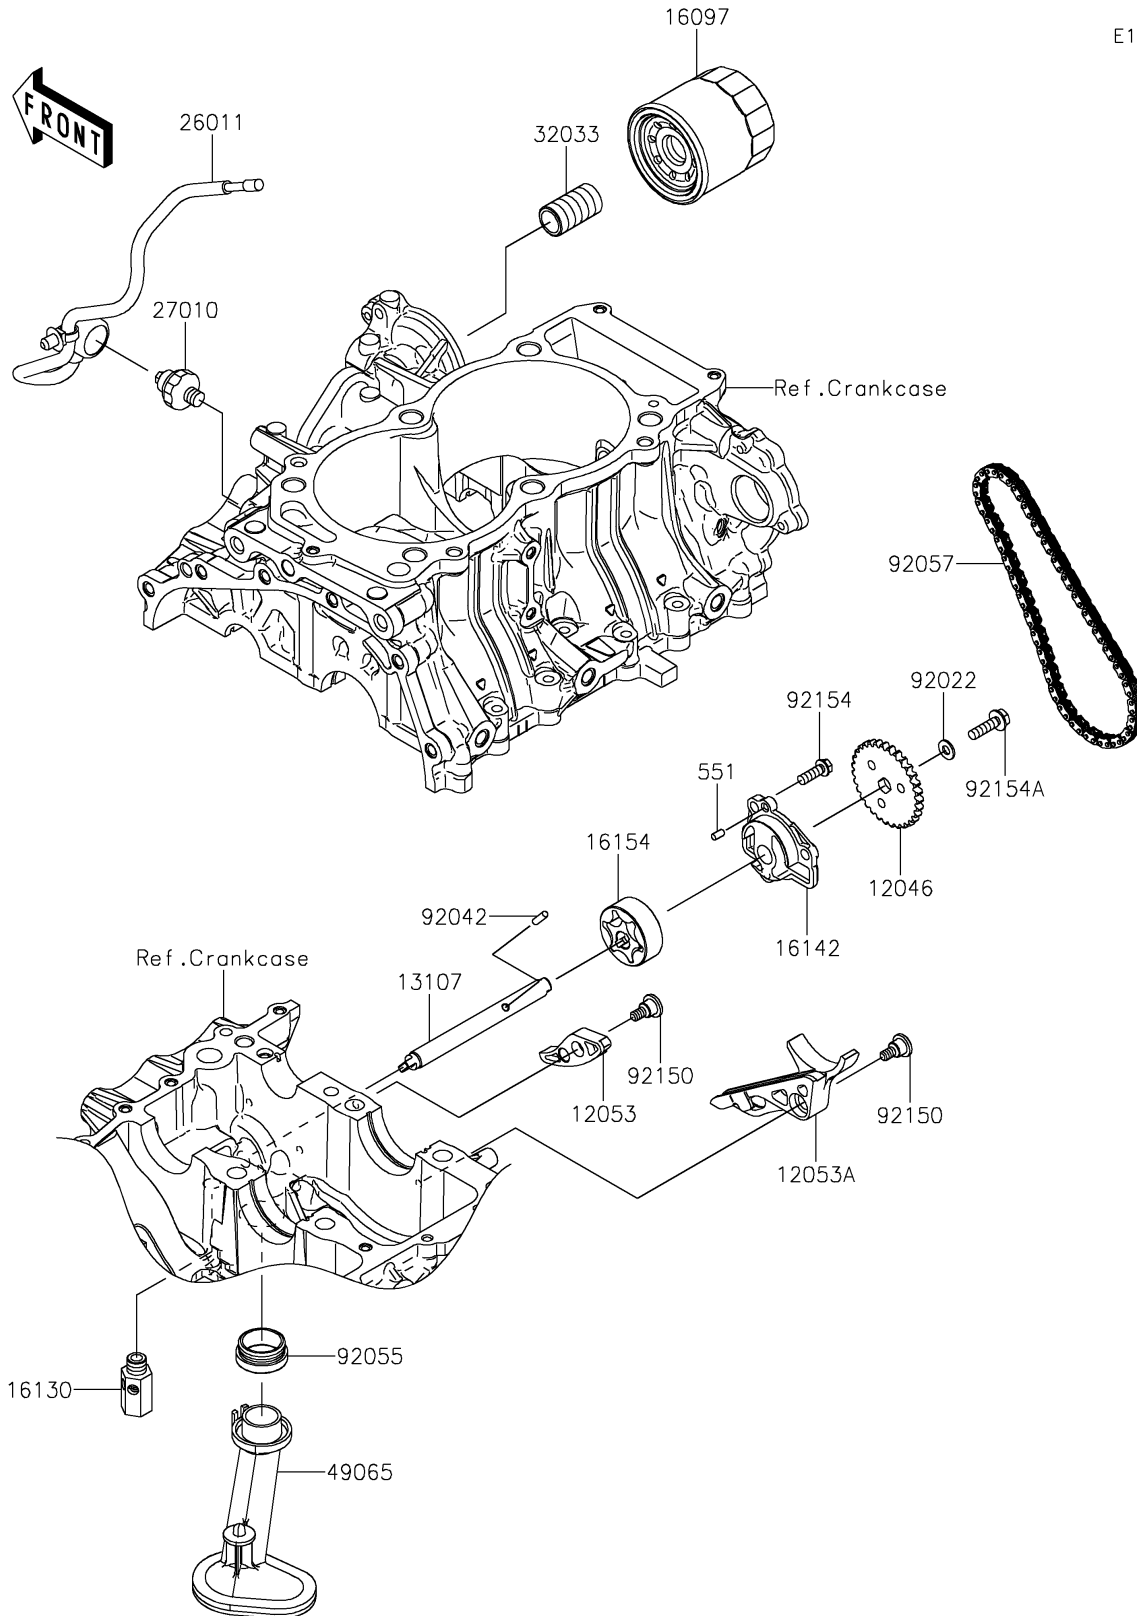

2022 TERYX KRX® 1000 TRAIL EDITION PARTS DIAGRAM

Oil Pump/Oil Filter

E1710

2022 TERYX KRX® 1000 TRAIL EDITION PARTS LIST

Oil Pump/Oil Filter

ITEM NAME	PART NUMBER	QUANTITY
SPROCKET,OIL PUMP,31T (Ref # 12046)	12046-0614	1
GUIDE-CHAIN,UPP (Ref # 12053)	12053-0276	1
GUIDE-CHAIN,LWR (Ref # 12053A)	12053-0296	1
SHAFT,OIL PUMP (Ref # 13107)	13107-0896	1
FILTER-ASSY-OIL (Ref # 16097)	16097-0007	1
VALVE-ASSY-RELIEF (Ref # 16130)	16130-1058	1
COVER-PUMP (Ref # 16142)	16142-0754	1
ROTOR-PUMP (Ref # 16154)	16154-0750	1
WIRE-LEAD (Ref # 26011)	26011-1985	1
SWITCH,OIL PRESSURE (Ref # 27010)	27010-1313	1
PIPE,OIL FILTER (Ref # 32033)	32033-1535	1
FILTER-OIL (Ref # 49065)	49065-0050	1
WASHER,6X12.8X1.2 (Ref # 92022)	92022-1827	1
PIN,DOWEL,4X13.8 (Ref # 92042)	92042-030	1
RING-O,OIL FILTER (Ref # 92055)	92055-1503	1
CHAIN,98XRH2010-70M (Ref # 92057)	92057-0765	1
BOLT,6MM (Ref # 92150)	92150-1090	2
BOLT,FLANGED,6X18 (Ref # 92154)	92154-0499	3
BOLT,FLANGED,6X22 (Ref # 92154A)	92154-1525	1
PIN-DOWEL,4X8 (Ref # 551)	551A0408	1