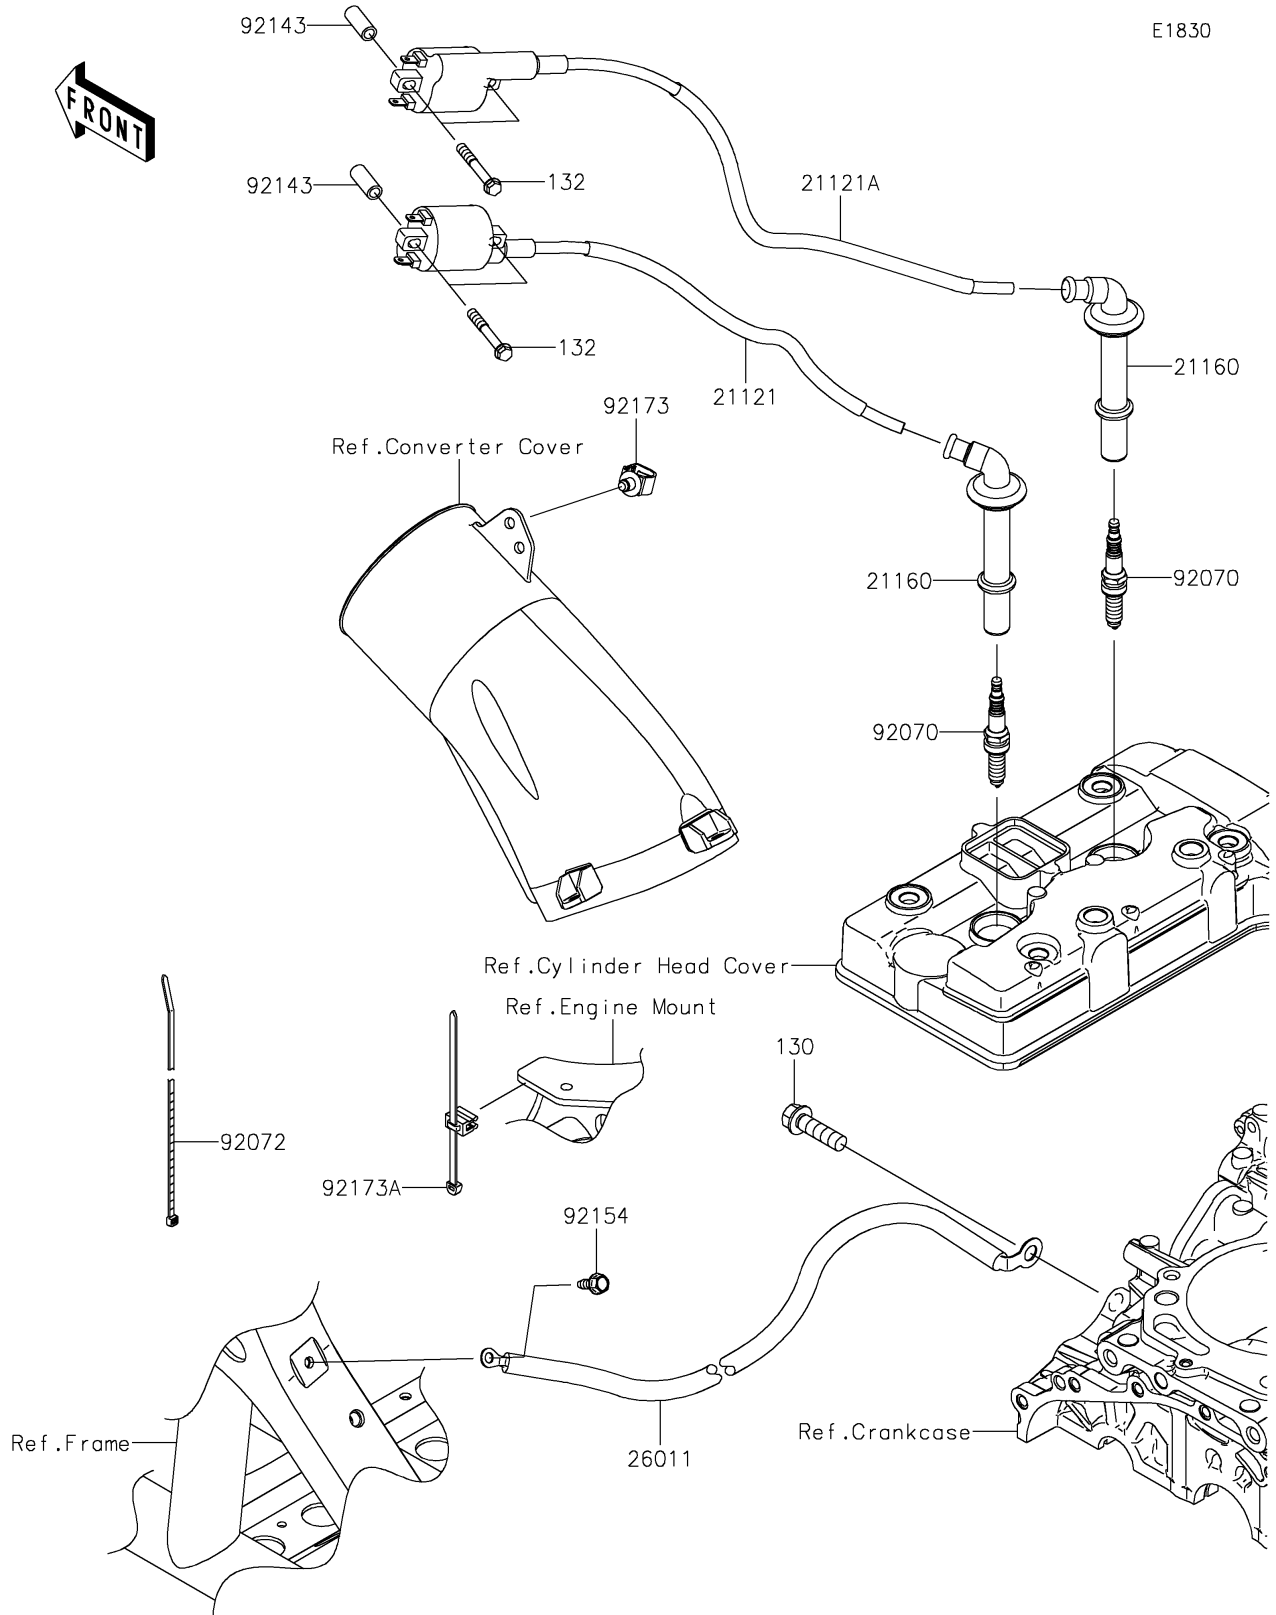

2022 TERYX KRX® 1000 TRAIL EDITION PARTS DIAGRAM

Ignition System

2022 TERYX KRX® 1000 TRAIL EDITION PARTS LIST

Ignition System

ITEM NAME	PART NUMBER	QUANTITY
COIL-IGNITION,#1 (Ref # 21121)	21121-0736	1
COIL-IGNITION,#2 (Ref # 21121A)	21121-0737	1
CAP-ASSY-PLUG (Ref # 21160)	21160-0027	2
WIRE-LEAD (Ref # 26011)	26011-1874	1
PLUG-SPARK,SILMAR9F9(NGK) (Ref # 92070)	92070-0721	2
BAND,L=292.1 (Ref # 92072)	92072-3509	2
COLLAR (Ref # 92143)	92143-1046	4
BOLT,FLANGED,6X16 (Ref # 92154)	92154-0551	1
CLAMP,12MM DIA. (Ref # 92173)	92173-0736	1
CLAMP (Ref # 92173A)	92173-2089	1
BOLT-FLANGED,10X35 (Ref # 130)	130BA1035	1
BOLT-FLANGED-SMALL,6X45 (Ref # 132)	132BA0645	4