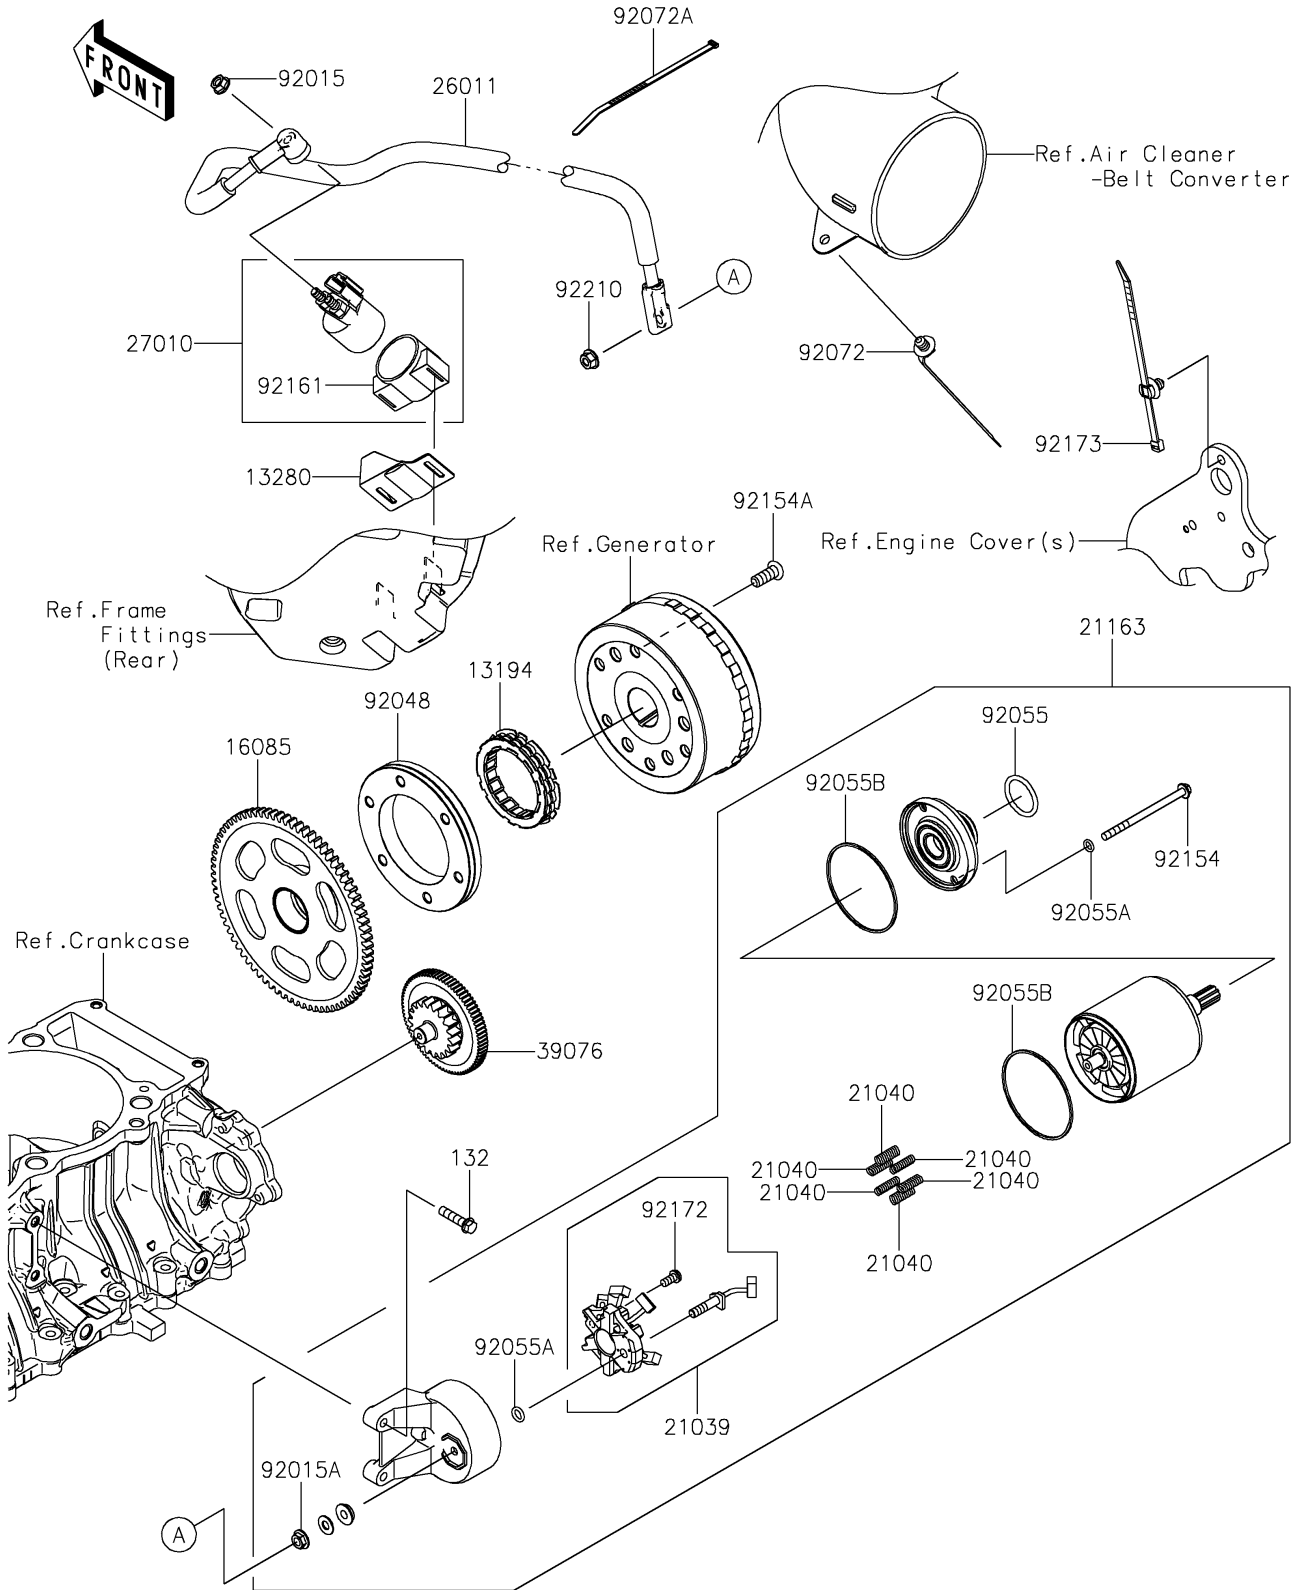

2022 TERYX KRX® 1000 PARTS DIAGRAM

Starter Motor

E1840

2022 TERYX KRX® 1000 PARTS LIST

Starter Motor

ITEM NAME	PART NUMBER	QUANTITY
CLUTCH-ONEWAY (Ref # 13194)	13194-0021	1
HOLDER,MAGNETIC SWITCH (Ref # 13280)	13280-0973	1
GEAR,76T (Ref # 16085)	16085-0691	1
BRUSH (Ref # 21039)	21039-0009	1
SPRING-BRUSH (Ref # 21040)	21040-0003	6
STARTER-ELECTRIC (Ref # 21163)	21163-0786	1
WIRE-LEAD (Ref # 26011)	26011-1914	1
SWITCH,MAGNETIC (Ref # 27010)	27010-0766	1
LIMITER (Ref # 39076)	39076-0039	1
NUT,FLANGED,6MM (Ref # 92015)	92015-1367	1
NUT,STARTER MOTOR (Ref # 92015A)	92015-1476	1
RACE (Ref # 92048)	92048-0041	1
RING-O (Ref # 92055)	92055-1276	1
RING-O,4.5X2.0 (Ref # 92055A)	92055-1370	3
RING-O,STARTER MOTOR (Ref # 92055B)	92055-1381	2
BAND,OS170-FT7(BLACK) (Ref # 92072)	92072-1414	1
BAND,L=292.1 (Ref # 92072A)	92072-3509	1
BOLT (Ref # 92154)	92154-0265	2
BOLT,TORX,8X20 (Ref # 92154A)	92154-0421	6
DAMPER,MAGNETIC SWITCH (Ref # 92161)	92161-1722	1
SCREW (Ref # 92172)	92172-0334	1
CLAMP (Ref # 92173)	92173-2188	1
NUT,6MM (Ref # 92210)	92210-0188	1
BOLT-FLANGED-SMALL,6X25 (Ref # 132)	132BA0625	2