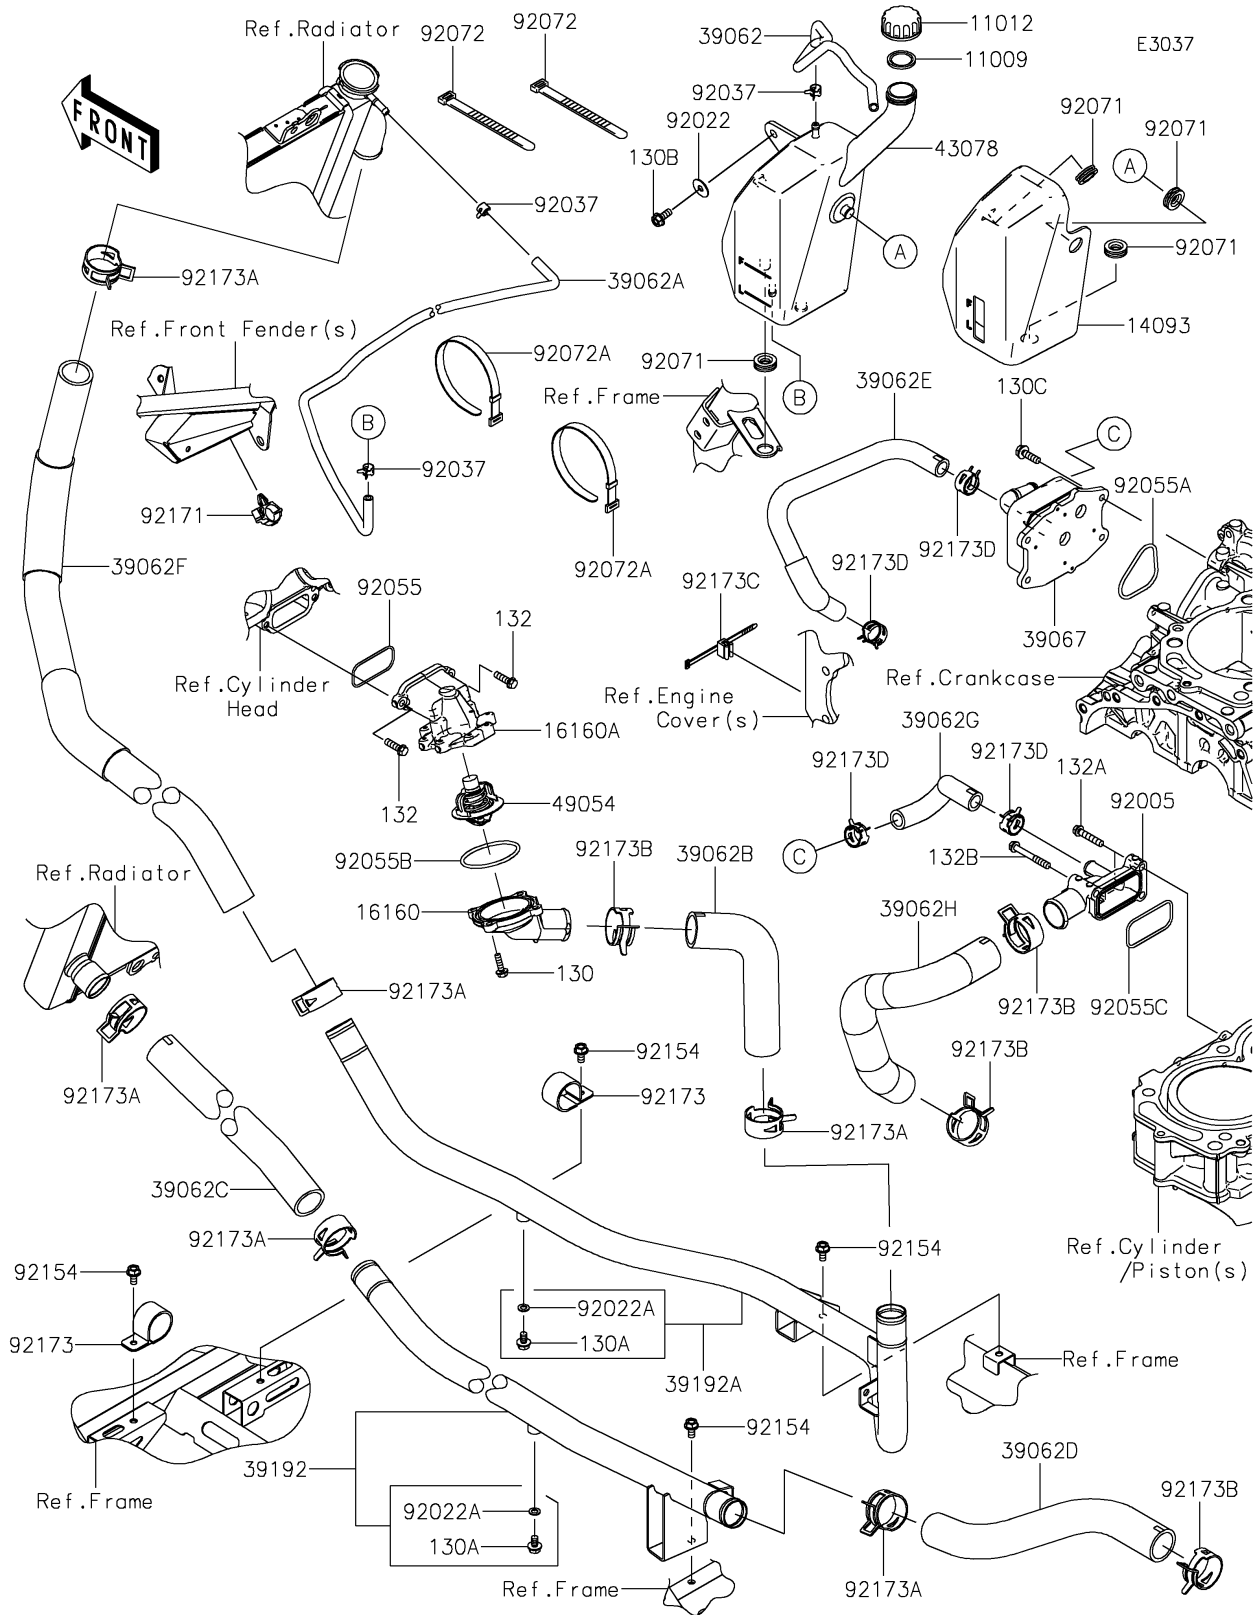

2022 TERYX KRX® 1000 PARTS DIAGRAM

Water Pipe