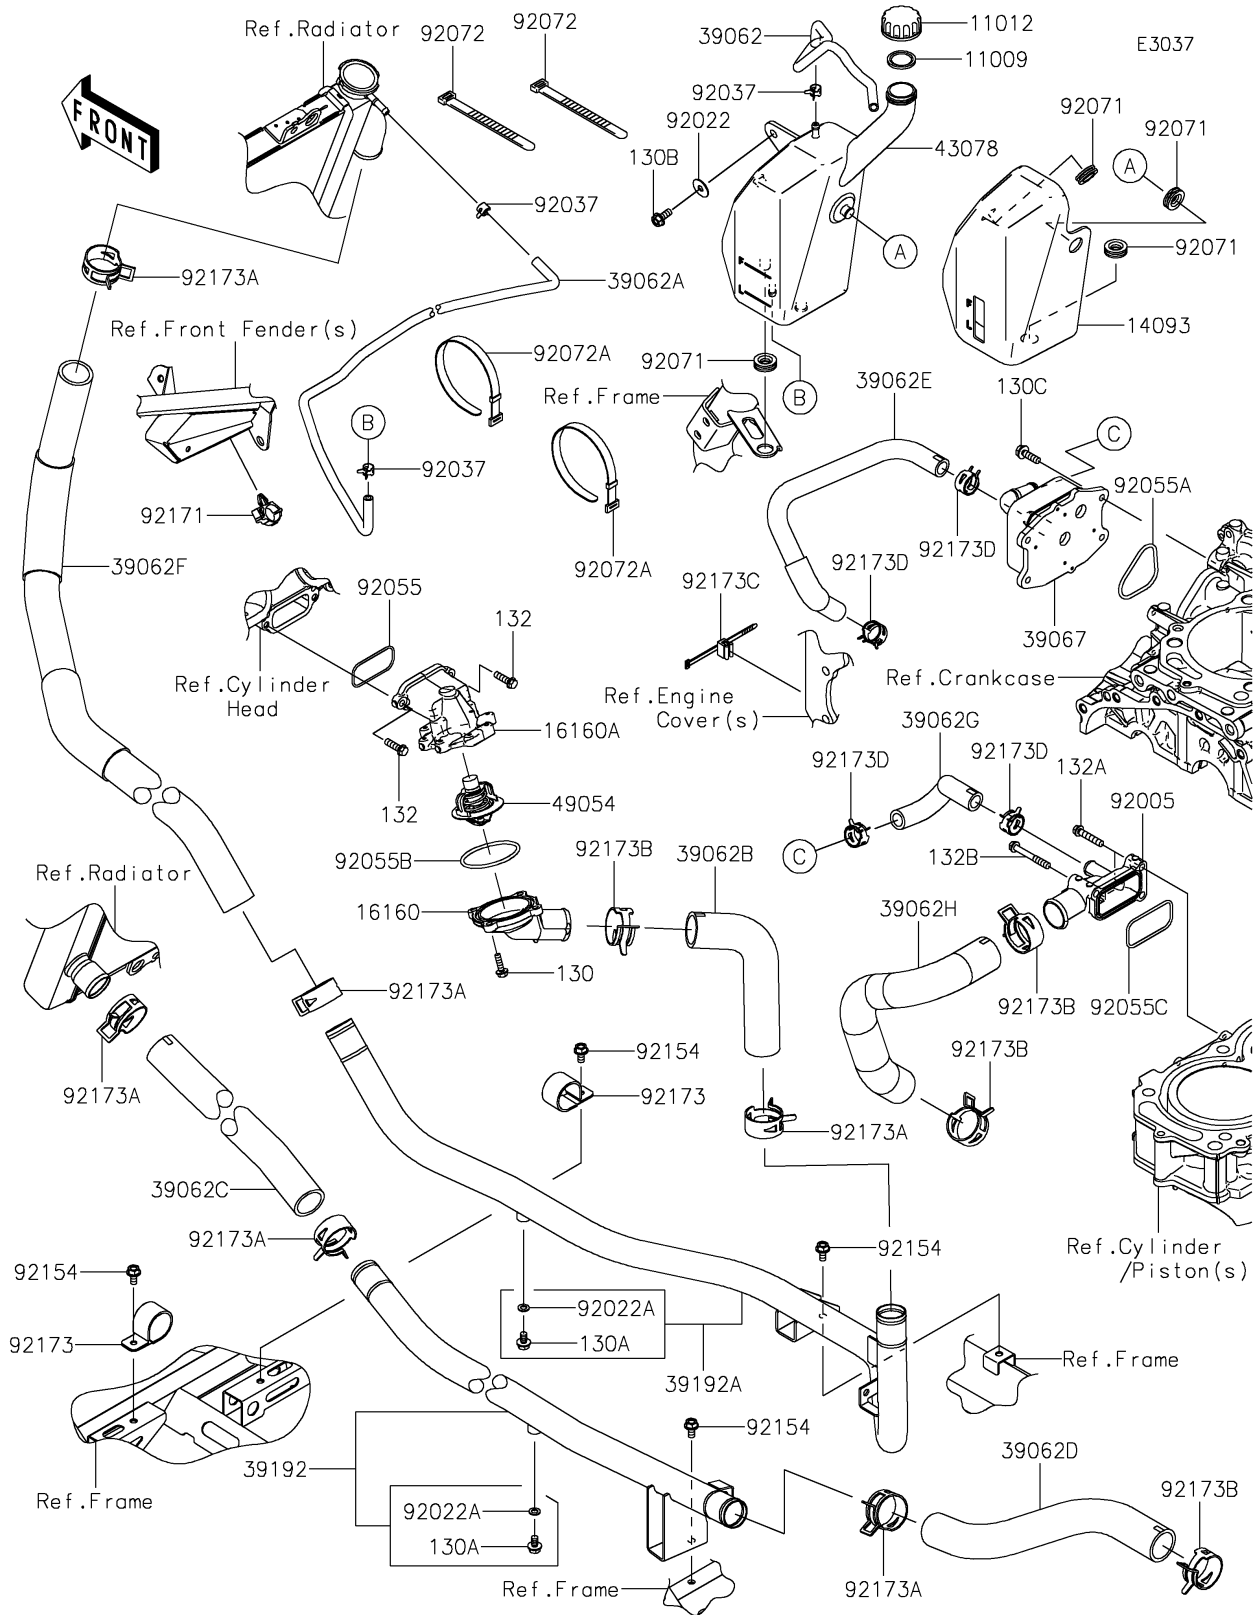

## Water Pipe

### Water Pipe

ITEM NAME	PART NUMBER	QUANTITY
BAND,L=186 (Ref # 92072A)	92072-056	2
BOLT,FLANGED,6X12 (Ref # 92154)	92154-1195	4
CLAMP,BRAKE HOSE (Ref # 92171)	92171-0316	1
CLAMP (Ref # 92173)	92173-1204	2
CLAMP,28.6MM (Ref # 92173A)	92173-1205	6
CLAMP,33.4MM (Ref # 92173B)	92173-1981	4
CLAMP (Ref # 92173C)	92173-2089	1
CLAMP (Ref # 92173D)	92173-2285	4
BOLT-FLANGED,5X18 (Ref # 130)	130BA0518	4
BOLT-FLANGED,6X10 (Ref # 130A)	130BA0610	2
BOLT-FLANGED,6X14 (Ref # 130B)	130BA0614	1
BOLT-FLANGED,6X20 (Ref # 130C)	130CA0620	4
BOLT-FLANGED-SMALL,6X20 (Ref # 132)	132BA0620	2
BOLT-FLANGED-SMALL,6X30 (Ref # 132A)	132BA0630	2
BOLT-FLANGED-SMALL,6X45 (Ref # 132B)	132BA0645	1