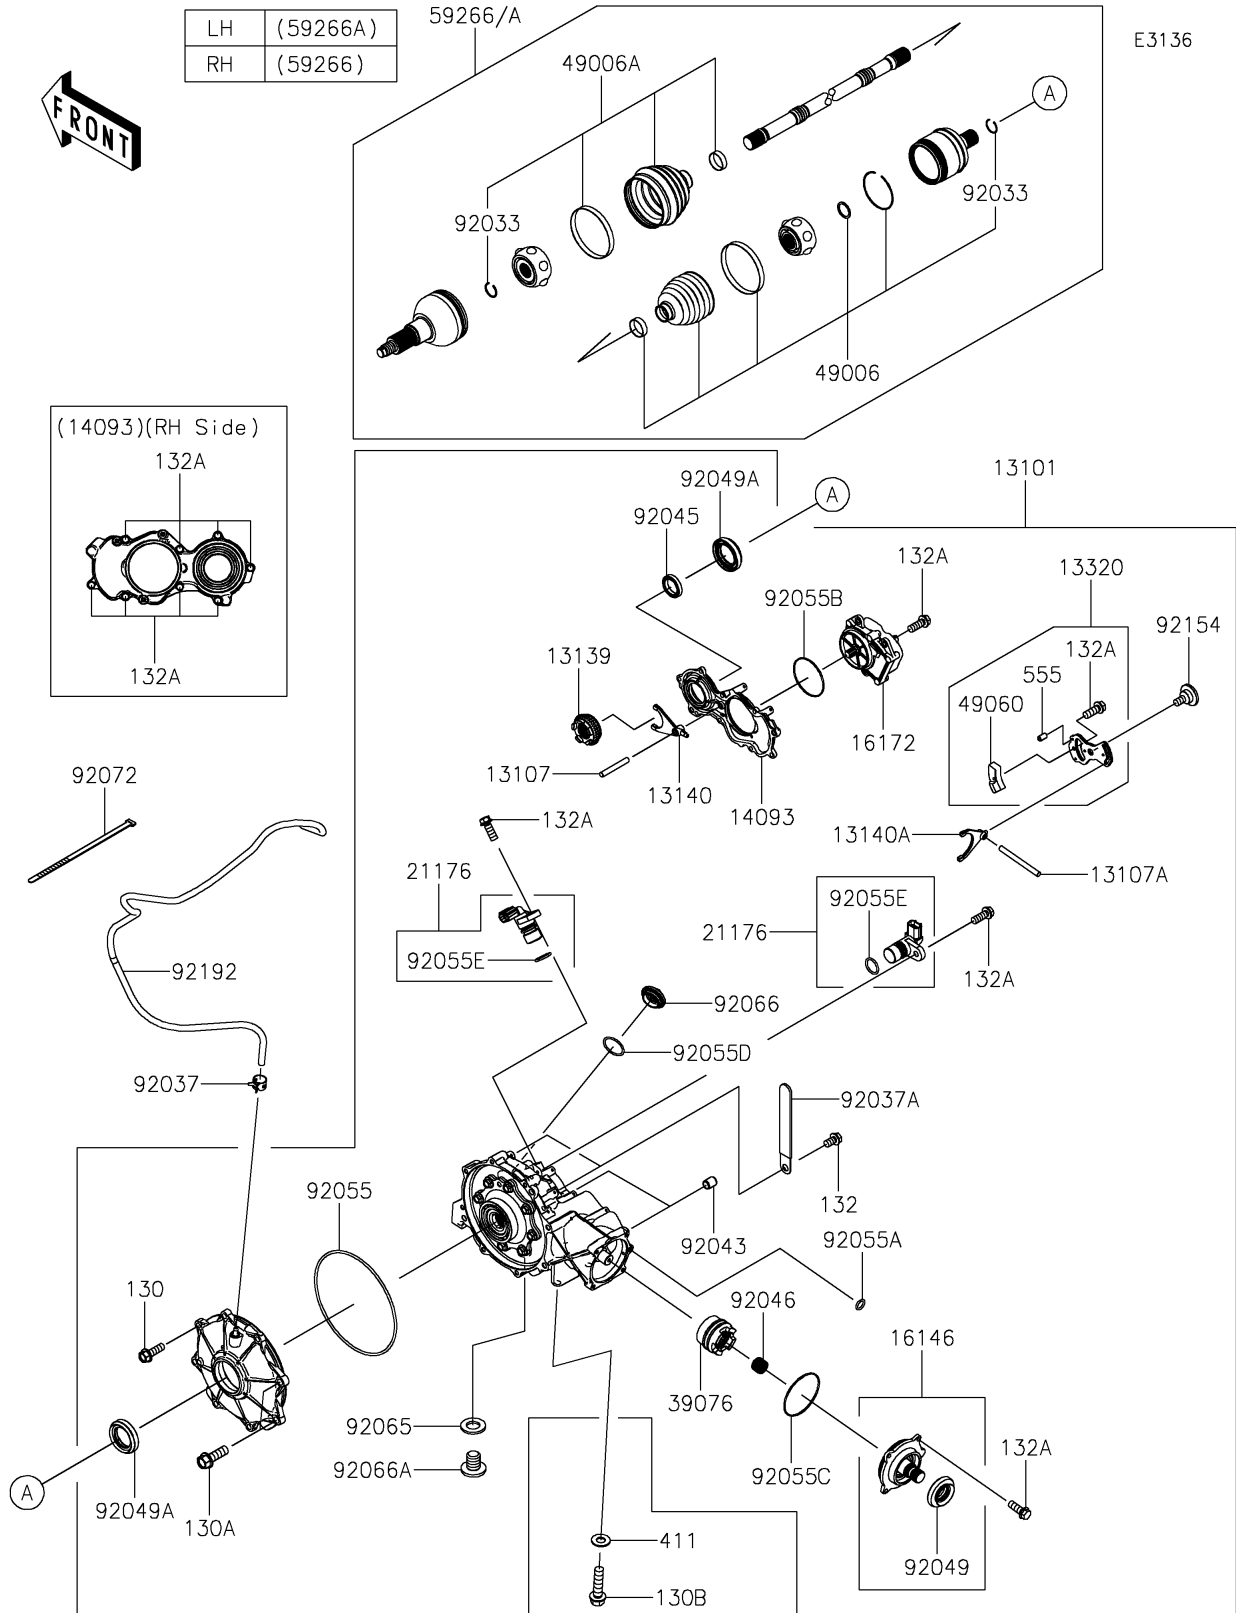

2022 TERYX KRX® 1000 TRAIL EDITION PARTS DIAGRAM

Drive Shaft-Front

2022 TERYX KRX® 1000 TRAIL EDITION PARTS LIST

Drive Shaft-Front

ITEM NAME	PART NUMBER	QUANTITY
GEAR-ASSY,FRONT DIFFERENTIAL (Ref # 13101)	13101-0719	1
SHAFT,DIFF LOCK (Ref # 13107)	13107-0768	1
SHAFT (Ref # 13107A)	13107-0887	1
SHIFTER,DIFF (Ref # 13139)	13139-0035	1
FORK-SHIFT (Ref # 13140)	13140-0674	1
FORK-SHIFT (Ref # 13140A)	13140-0675	1
LEVER-ASSY (Ref # 13320)	13320-0033	1
COVER,RH (Ref # 14093)	14093-0707	1
COVER-ASSY,INPUT SHAFT (Ref # 16146)	16146-0740	1
ACTUATOR (Ref # 16172)	16172-0030	1
SENSOR,SPEED (Ref # 21176)	21176-0891	2
LIMITER (Ref # 39076)	39076-0038	1
BOOT,INSIDE (Ref # 49006)	49006-0615	2
BOOT,OUTSIDE (Ref # 49006A)	49006-0616	2
CAM (Ref # 49060)	49060-0025	1
JOINT-BALL,RH (Ref # 59266)	59266-0732	1
JOINT-BALL,LH (Ref # 59266A)	59266-0733	1
RING-SNAP (Ref # 92033)	92033-0837	4
CLAMP,TUBE (Ref # 92037)	92037-1505	1
CLAMP (Ref # 92037A)	92037-1993	2
PIN,DOWEL,8X10 (Ref # 92043)	92043-1302	2
BEARING-BALL,6806 (Ref # 92045)	92045-0826	1
BEARING-NEEDLE (Ref # 92046)	92046-1234	1
SEAL-OIL (Ref # 92049)	92049-0160	1
SEAL-OIL,TC9Y 40X62X10X17.2 (Ref # 92049A)	92049-0815	2
RING-O,190.2X4.2 (Ref # 92055)	92055-0121	1
RING-O,7.5X1.5 (Ref # 92055A)	92055-0756	1
RING-O,1.9X71.8 (Ref # 92055B)	92055-0781	1
RING-O (Ref # 92055C)	92055-081	1