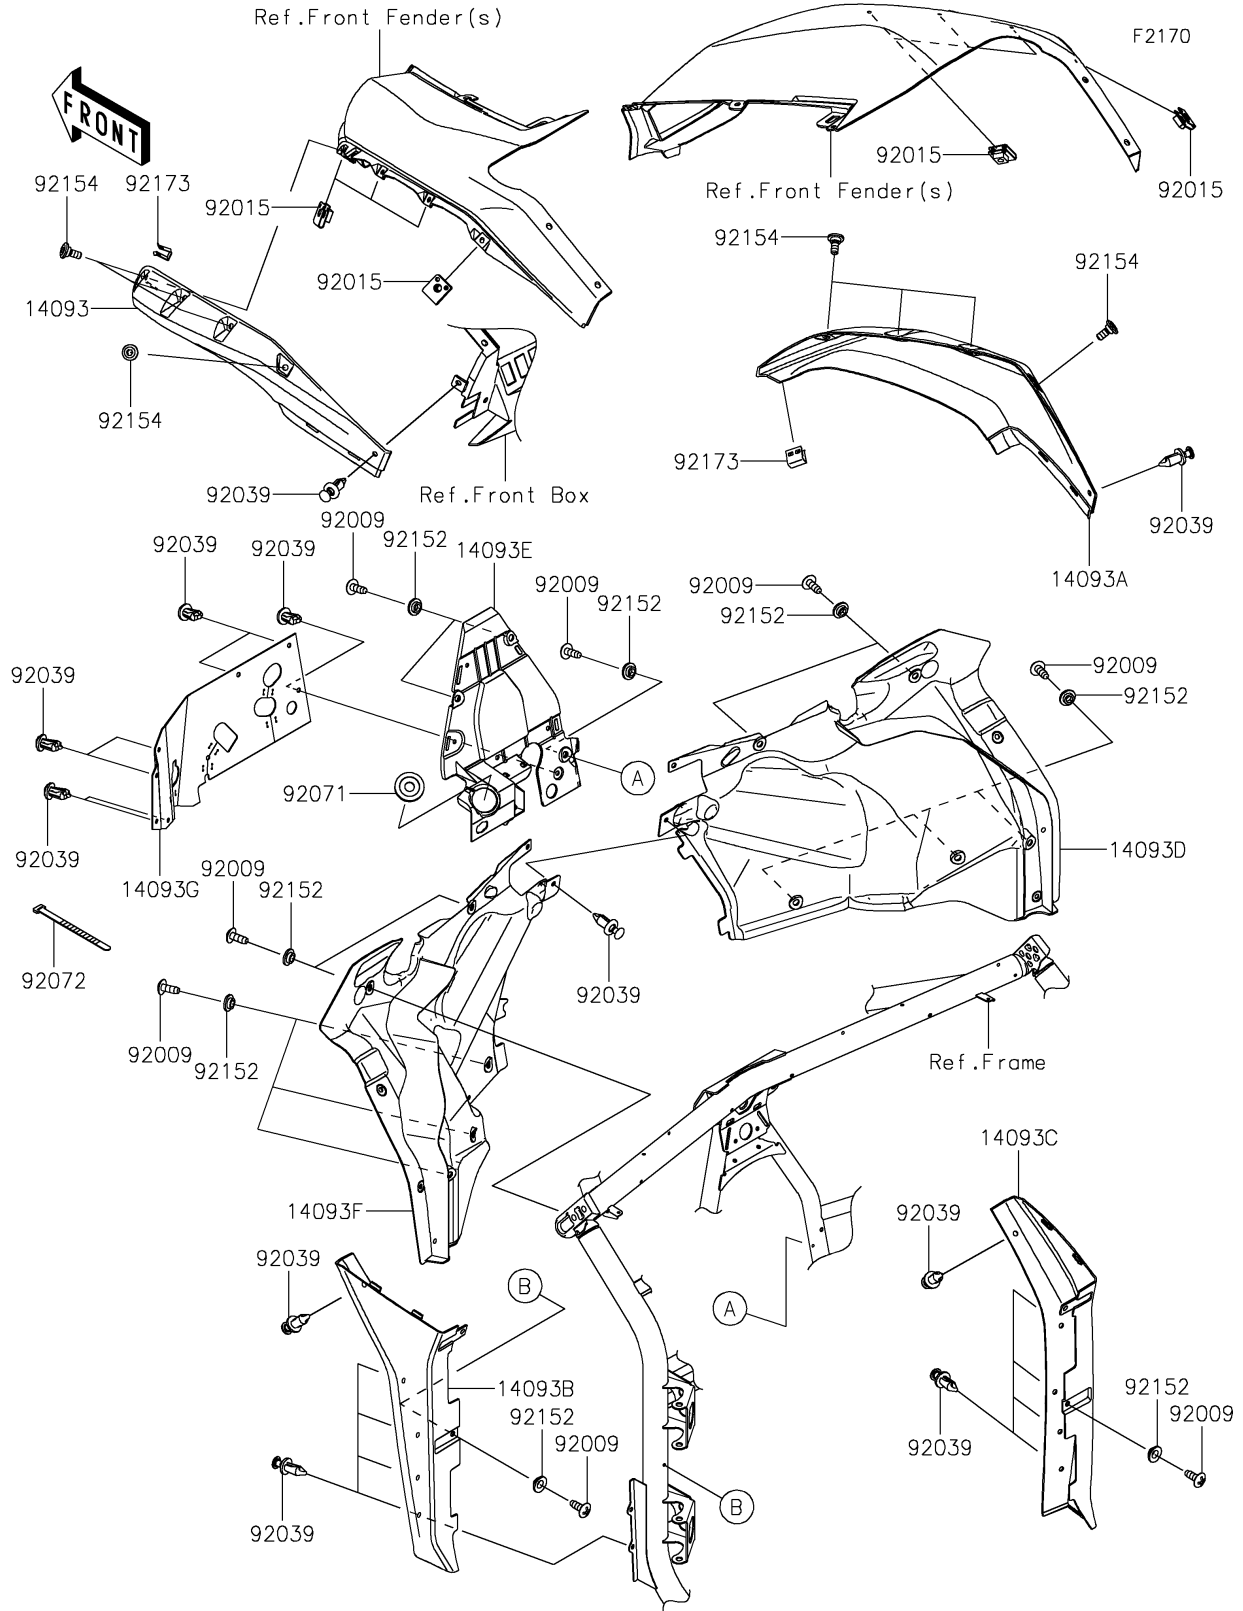

# 2022 TERYX KRX® 1000 TRAIL EDITION PARTS DIAGRAM

## 2022 TERYX KRX® 1000 TRAIL EDITION PARTS LIST

### Fenders

ITEM NAME	PART NUMBER	QUANTITY
COVER,FLAP,UPP,LH (Ref # 14093)	14093-0806	1
COVER,FLAP,UPP,RH (Ref # 14093A)	14093-0807	1
COVER,FLAP,LWR,LH (Ref # 14093B)	14093-0808	1
COVER,FLAP,LWR,RH (Ref # 14093C)	14093-0809	1
COVER,FLOOR UPP,RH (Ref # 14093D)	14093-0822	1
COVER,FLOOR UPP,CNT (Ref # 14093E)	14093-0823	1
COVER,FLOOR UPP,LH (Ref # 14093F)	14093-0824	1
COVER,RUBBER (Ref # 14093G)	14093-0844	1
SCREW,TAPPING,6X16 (Ref # 92009)	92009-1166	15
NUT,CLAMP,6MM (Ref # 92015)	92015-1678	8
RIVET (Ref # 92039)	92039-0776	20
GROMMET (Ref # 92071)	92071-0790	1
BAND,L=123 (Ref # 92072)	92072-030	5
COLLAR,6.3X9.5X4.1 (Ref # 92152)	92152-1571	15
BOLT (Ref # 92154)	92154-2474	8
CLAMP (Ref # 92173)	92173-2249	2