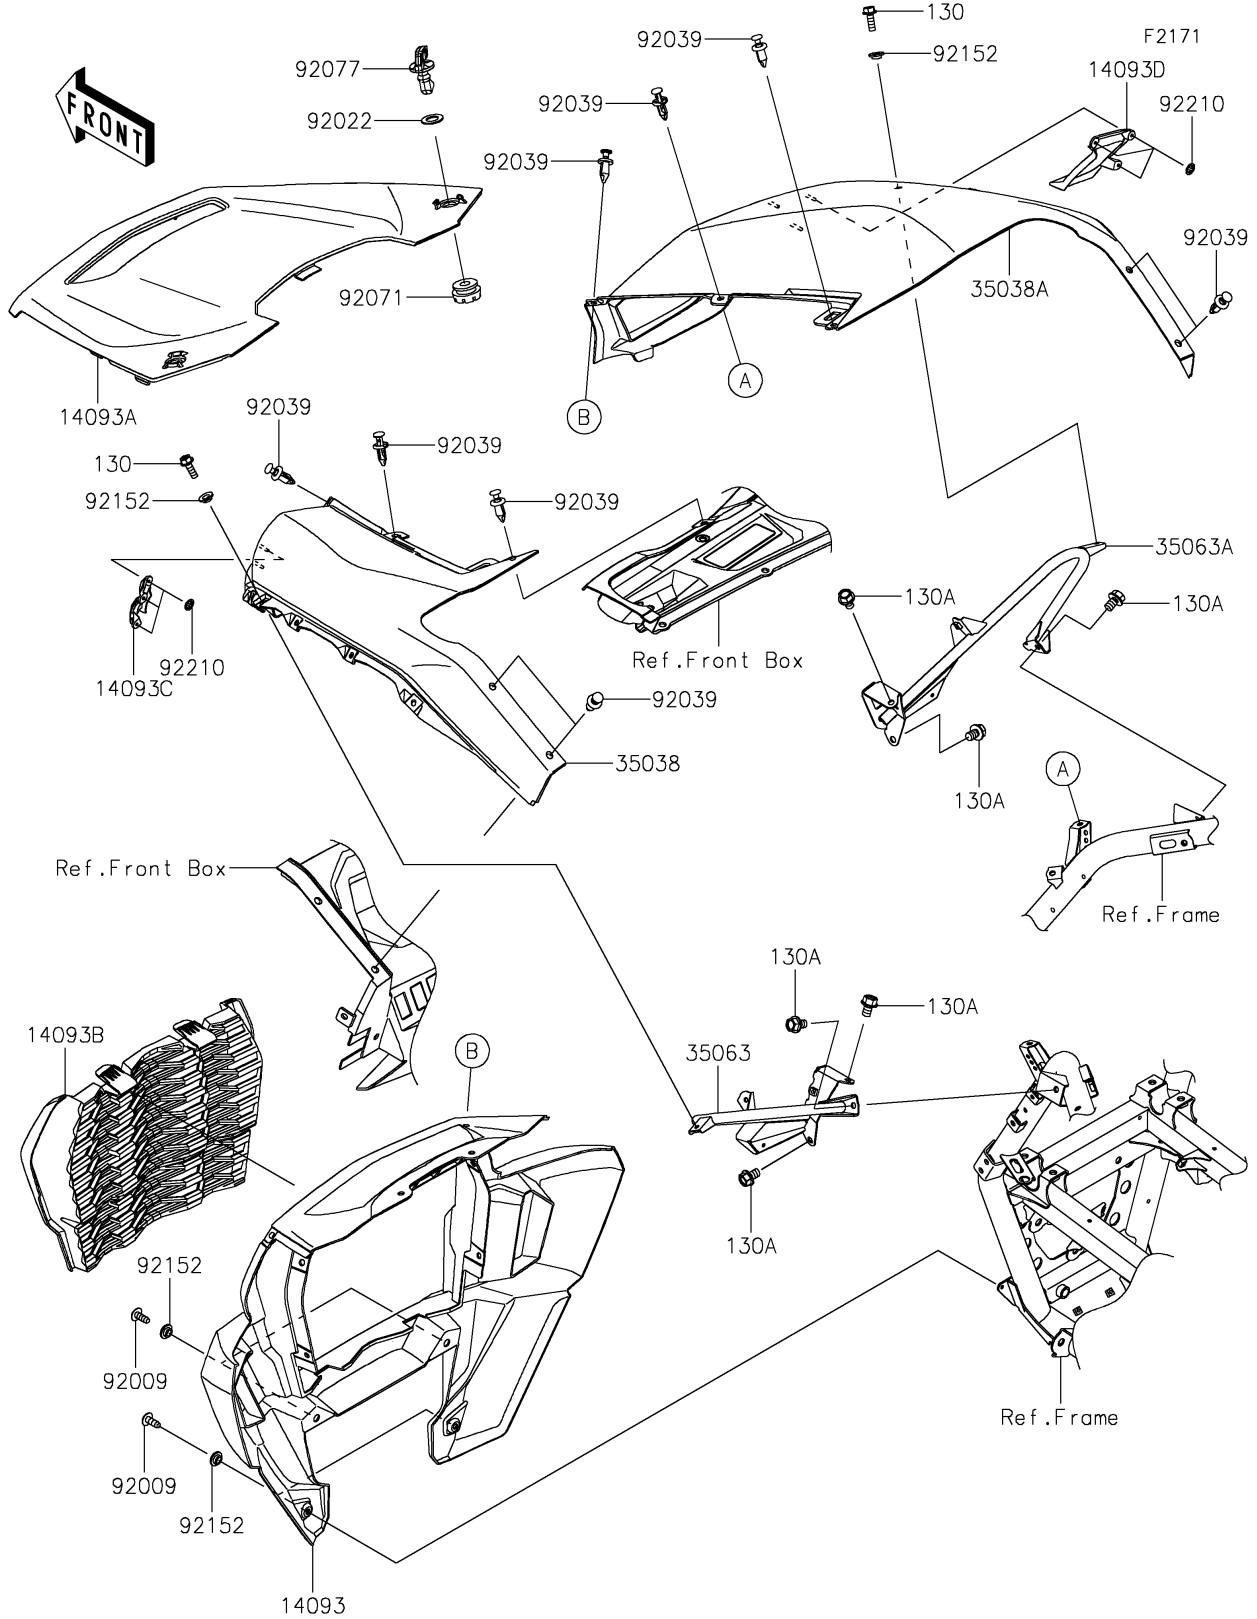

2022 TERYX KRX® 1000 PARTS DIAGRAM

Front Fender(s)

2022 TERYX KRX® 1000 PARTS LIST

Front Fender(s)

ITEM NAME	PART NUMBER	QUANTITY
COVER,FR (Ref # 14093)	14093-0804	1
COVER,HOOD,S.BLACK (Ref # 14093A)	14093-0805-839	1
COVER,FR GRILL (Ref # 14093B)	14093-0810	1
COVER,LH (Ref # 14093C)	14093-0958	1
COVER,RH (Ref # 14093D)	14093-0959	1
FENDER-FRONT,LH,F.C.GRAY (Ref # 35038)	35038-0017-66B	1
FENDER-FRONT,RH,F.C.GRAY (Ref # 35038A)	35038-0018-66B	1
STAY,LH (Ref # 35063)	35063-1535	1
STAY,RH (Ref # 35063A)	35063-1536	1
SCREW,TAPPING,6X16 (Ref # 92009)	92009-1166	4
WASHER,12.5X22X1.2 (Ref # 92022)	92022-072	2
RIVET (Ref # 92039)	92039-0776	10
GROMMET (Ref # 92071)	92071-0746	2
KNOB (Ref # 92077)	92077-0033	2
COLLAR,6.3X9.5X4.1 (Ref # 92152)	92152-1571	6
NUT (Ref # 92210)	92210-1796	6
BOLT-FLANGED,6X18 (Ref # 130)	130BA0618	2
BOLT-FLANGED,8X12 (Ref # 130A)	130BA0812	6