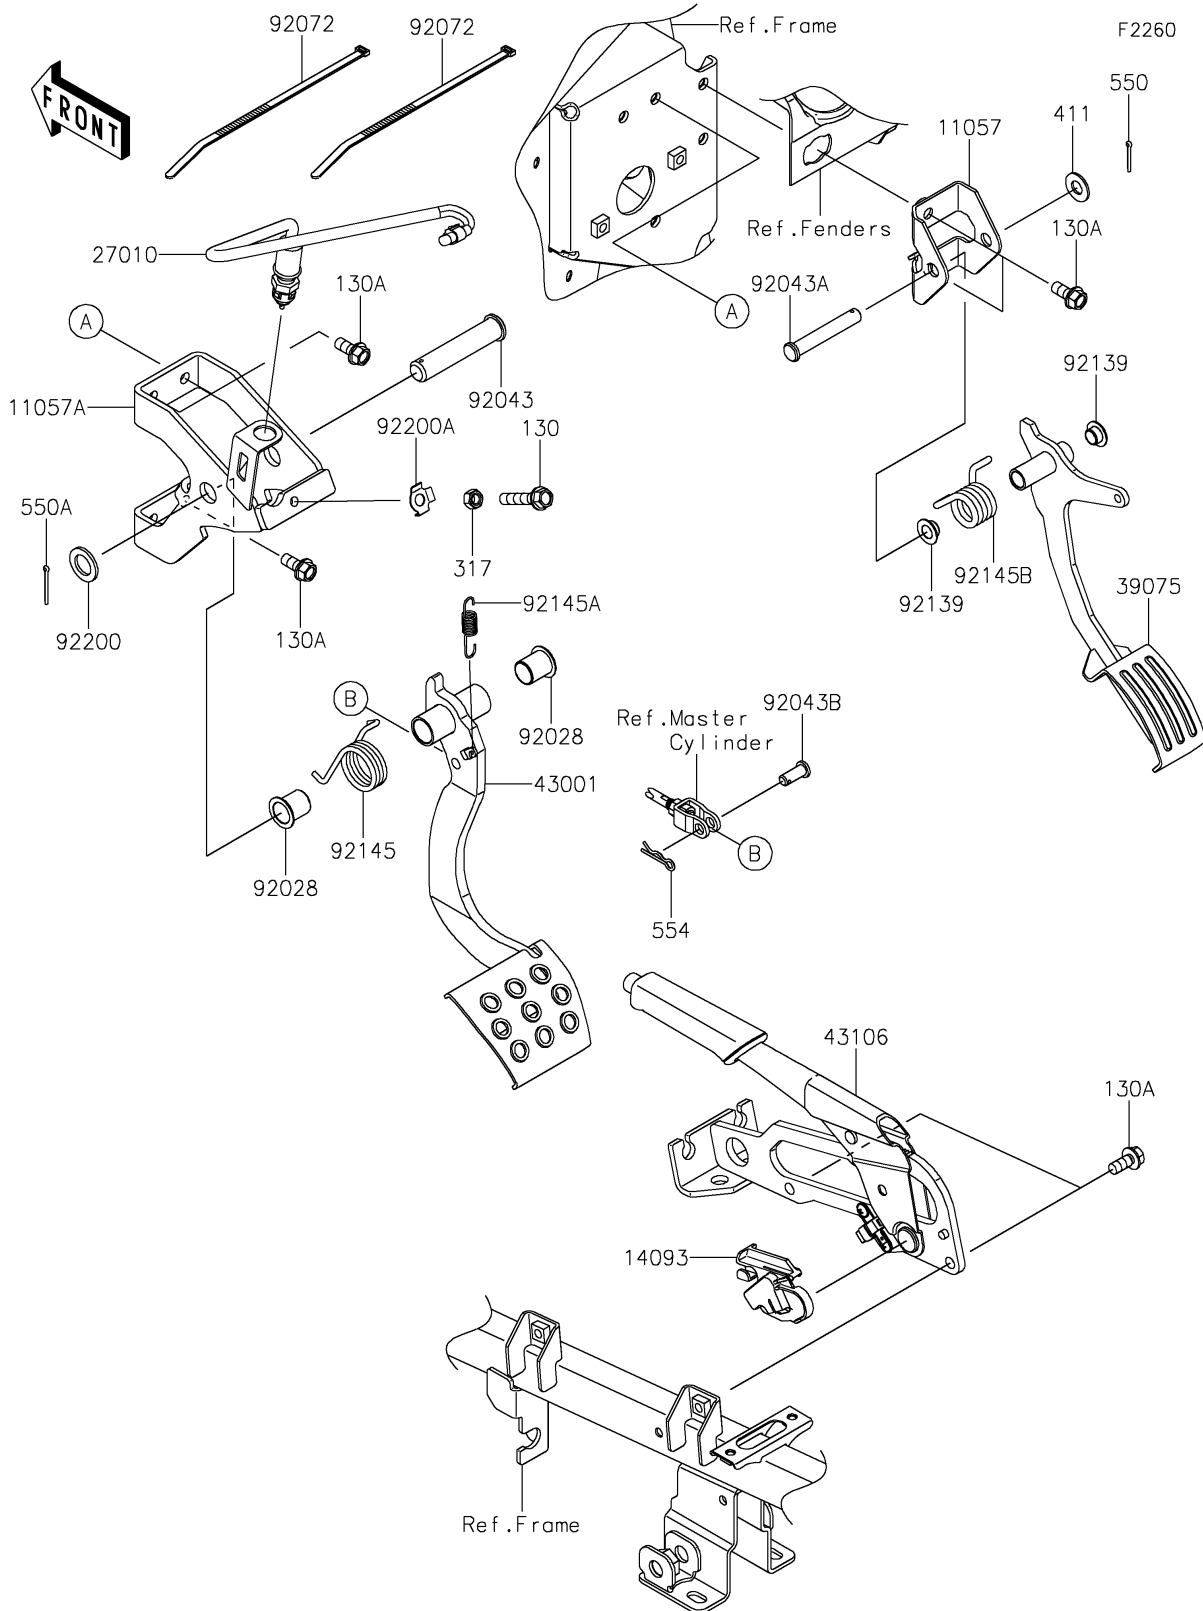

2022 TERYX KRX® 1000 TRAIL EDITION PARTS DIAGRAM

Brake Pedal/Throttle Lever

2022 TERYX KRX® 1000 TRAIL EDITION PARTS LIST

Brake Pedal/Throttle Lever

ITEM NAME	PART NUMBER	QUANTITY
BRACKET,THROTTLE PEDAL (Ref # 11057)	11057-2098	1
BRACKET,BRAKE PEDAL (Ref # 11057A)	11057-2099	1
COVER,SWITCH (Ref # 14093)	14093-1021	1
SWITCH,BRAKE (Ref # 27010)	27010-0724	1
LEVER-THROTTLE (Ref # 39075)	39075-0027	1
LEVER-BRAKE (Ref # 43001)	43001-0767	1
LEVER-ASSY-PARKING BRAKE (Ref # 43106)	43106-0008	1
BUSHING (Ref # 92028)	92028-1571	2
PIN,16X78 (Ref # 92043)	92043-0917	1
PIN (Ref # 92043A)	92043-0996	1
PIN (Ref # 92043B)	92043-1039	1
BAND,L=292.1 (Ref # 92072)	92072-3509	2
BUSHING (Ref # 92139)	92139-0230	2
SPRING (Ref # 92145)	92145-1849	1
SPRING (Ref # 92145A)	92145-1884	1
SPRING (Ref # 92145B)	92145-1909	1
WASHER,16X26X2.3 (Ref # 92200)	92200-0043	1
WASHER,8.5X17X0.8 (Ref # 92200A)	92200-0993	1
BOLT-FLANGED,8X40 (Ref # 130)	130BA0840	1
BOLT-FLANGED,8X18 (Ref # 130A)	130CA0818	7
NUT-HEX-SMALL,8MM (Ref # 317)	317BA0800	1
WASHER-PLAIN,10MM (Ref # 411)	411AA1000	1
PIN-COTTER,2.5X18 (Ref # 550)	550AA2518	1
PIN-COTTER,2.5X25 (Ref # 550A)	550AA2525	1
PIN-SNAP,10MM (Ref # 554)	554DA1000	1