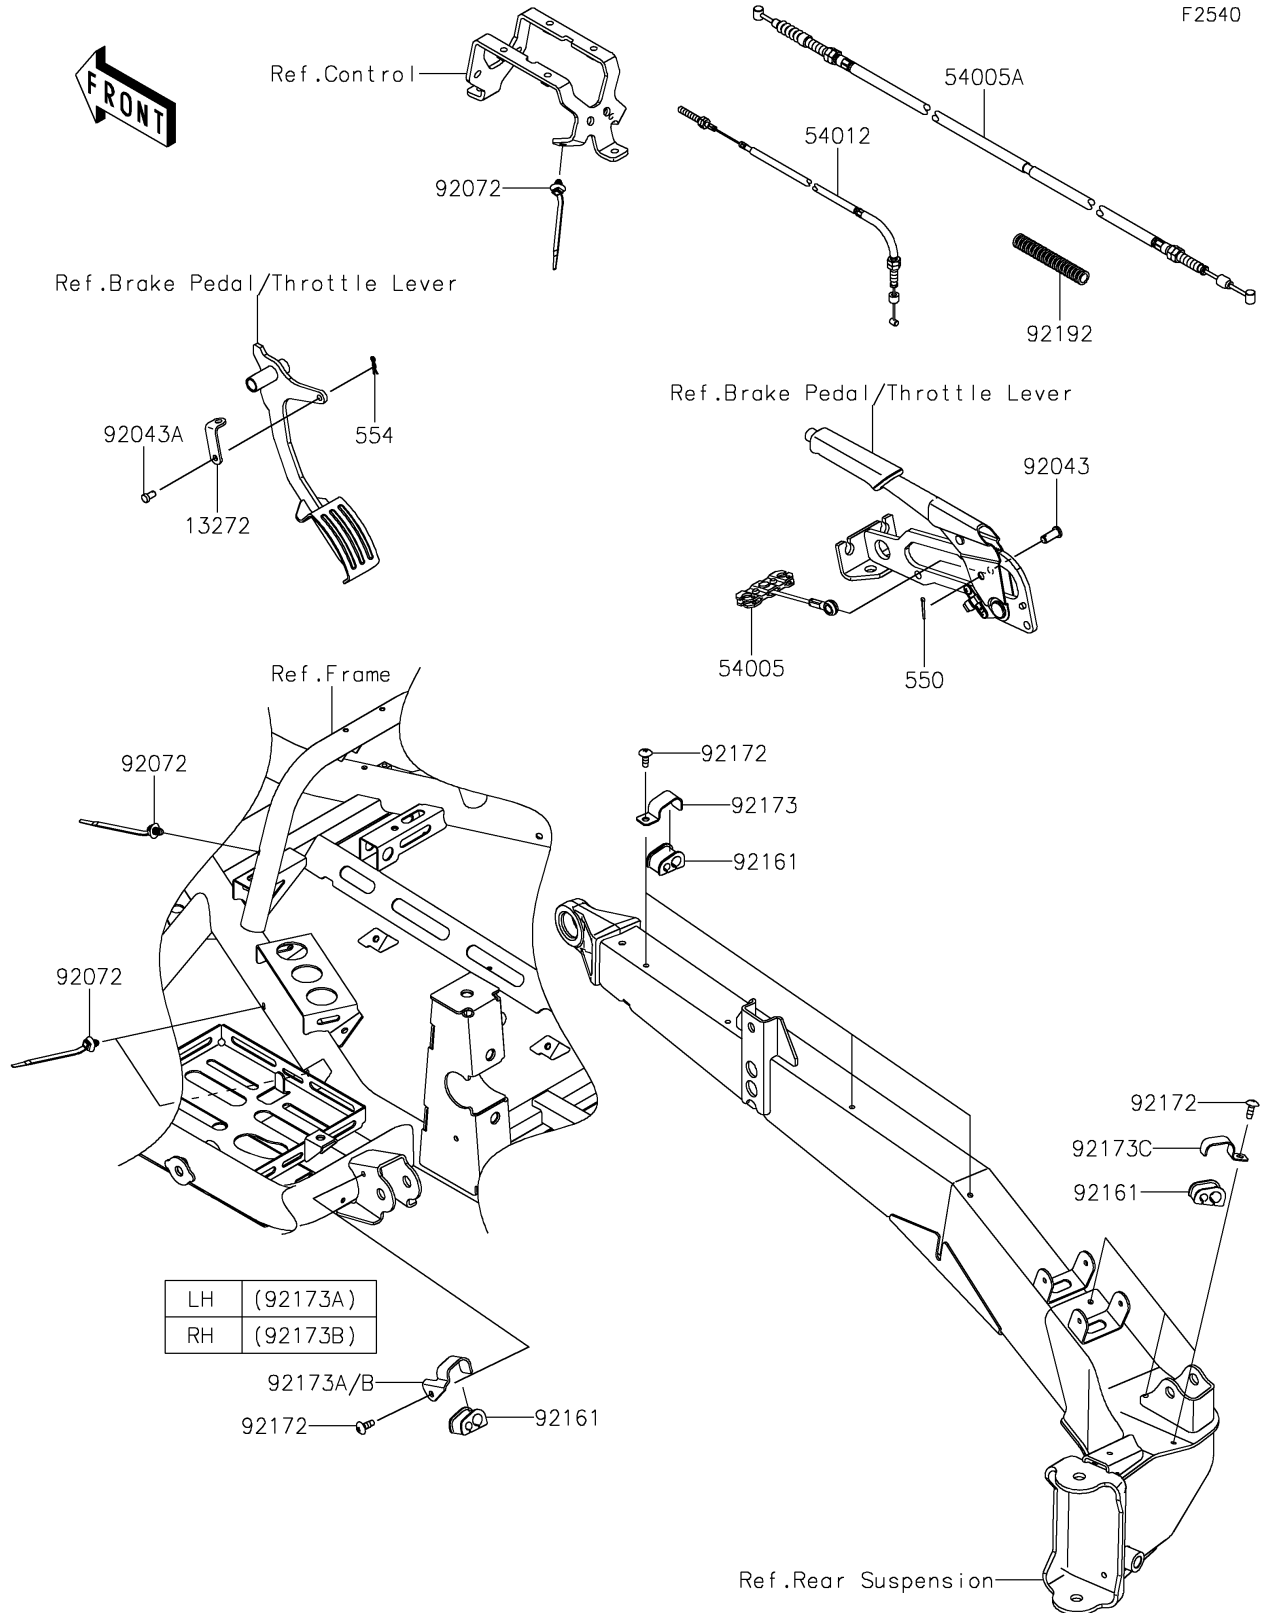

2022 TERYX KRX® 1000 PARTS DIAGRAM

Cables

F2540

2022 TERYX KRX® 1000 PARTS LIST

Cables

ITEM NAME	PART NUMBER	QUANTITY
PLATE (Ref # 13272)	13272-2637	1
CABLE-BRAKE,PARKING BRAKE (Ref # 54005)	54005-0312	1
CABLE-BRAKE,PARKING BRAKE (Ref # 54005A)	54005-0313	2
CABLE-THROTTLE (Ref # 54012)	54012-0680	1
PIN (Ref # 92043)	92043-1039	1
PIN,6X9 (Ref # 92043A)	92043-1626	1
BAND,OS170-FT7(BLACK) (Ref # 92072)	92072-1414	8
DAMPER (Ref # 92161)	92161-2174	14
SCREW,TAPPING,6X16 (Ref # 92172)	92172-0739	14
CLAMP (Ref # 92173)	92173-1991	6
CLAMP,LH (Ref # 92173A)	92173-1992	1
CLAMP,RH (Ref # 92173B)	92173-1993	1
CLAMP (Ref # 92173C)	92173-2097	6
TUBE,CORRUGATED,L=100 (Ref # 92192)	92192-3809	1
PIN-COTTER,2.5X18 (Ref # 550)	550AA2518	1
PIN-SNAP,1.2X21.2 (Ref # 554)	554DA0600	1