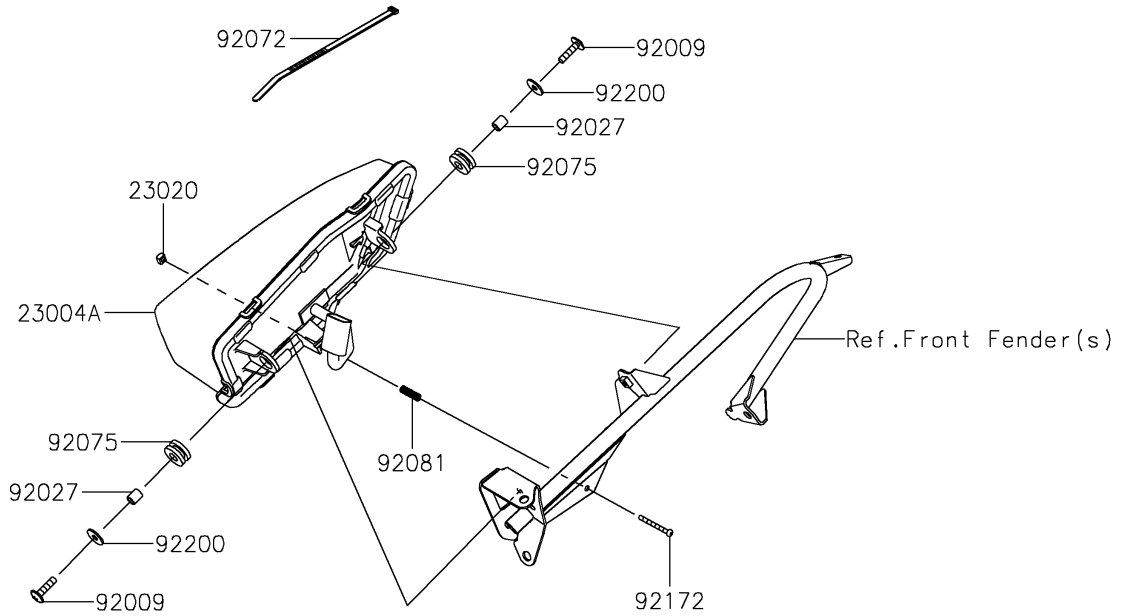

2022 TERYX KRX® 1000 PARTS DIAGRAM

Headlight(s)

F2710

2022 TERYX KRX® 1000 PARTS LIST

Headlight(s)

ITEM NAME	PART NUMBER	QUANTITY
LAMP-HEAD,LH,LED (Ref # 23004)	23004-0392	1
LAMP-HEAD,RH,LED (Ref # 23004A)	23004-0393	1
NUT,4MM,FOCUS ADJUST (Ref # 23020)	23020-018	2
SCREW,6X25 (Ref # 92009)	92009-1465	4
COLLAR,6.8X10X12 (Ref # 92027)	92027-162	4
BAND,L=292.1 (Ref # 92072)	92072-3509	2
DAMPER,10X24X12 (Ref # 92075)	92075-1690	4
SPRING,FOCUS ADJUST (Ref # 92081)	92081-1896	2
SCREW,4X40 (Ref # 92172)	92172-1092	2
WASHER,6.5X20X1.6 (Ref # 92200)	92200-0283	4