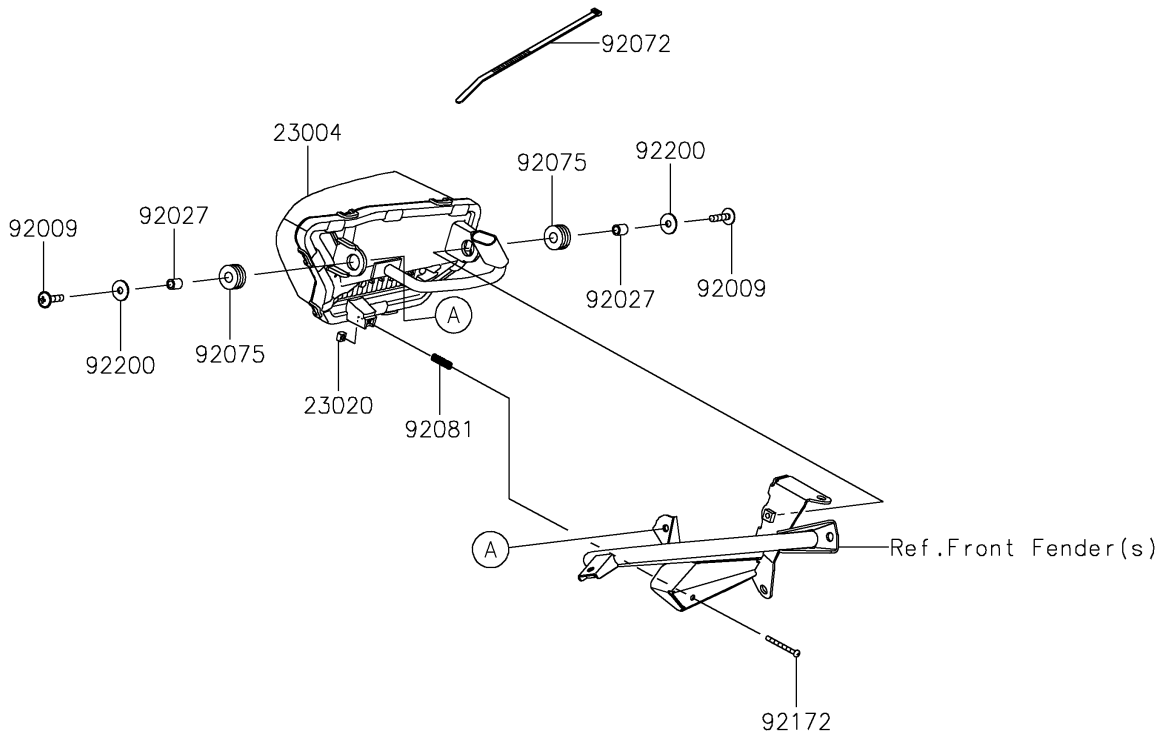

2022 TERYX KRX® 1000 PARTS DIAGRAM

Headlight(s)

F2710

2022 TERYX KRX® 1000 PARTS LIST

Headlight(s)

ITEM NAME	PART NUMBER	QUANTITY
LAMP-HEAD,LH,LED (Ref # 23004)	23004-0392	1
LAMP-HEAD,RH,LED (Ref # 23004A)	23004-0393	1
NUT,4MM,FOCUS ADJUST (Ref # 23020)	23020-018	2
SCREW,6X25 (Ref # 92009)	92009-1465	4
COLLAR,6.8X10X12 (Ref # 92027)	92027-162	4
BAND,L=292.1 (Ref # 92072)	92072-3509	2
DAMPER,10X24X12 (Ref # 92075)	92075-1690	4
SPRING,FOCUS ADJUST (Ref # 92081)	92081-1896	2
SCREW,4X40 (Ref # 92172)	92172-1092	2
WASHER,6.5X20X1.6 (Ref # 92200)	92200-0283	4