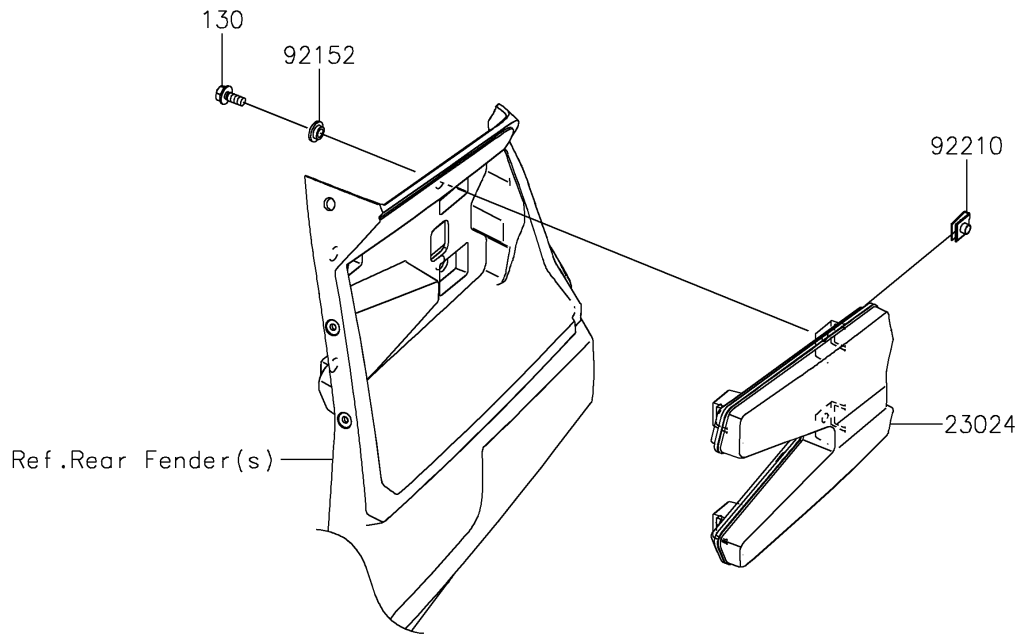

2022 TERYX KRX® 1000 TRAIL EDITION PARTS DIAGRAM

Taillight(s)

F2720

2022 TERYX KRX® 1000 TRAIL EDITION PARTS LIST

Taillight(s)

ITEM NAME	PART NUMBER	QUANTITY
LAMP-ASSY-TAIL,LED (Ref # 23024)	23024-0005	2
COLLAR,6.3X9.5X4.1 (Ref # 92152)	92152-1571	8
NUT (Ref # 92210)	92210-1125	8
BOLT-FLANGED,6X14 (Ref # 130)	130BA0614	8