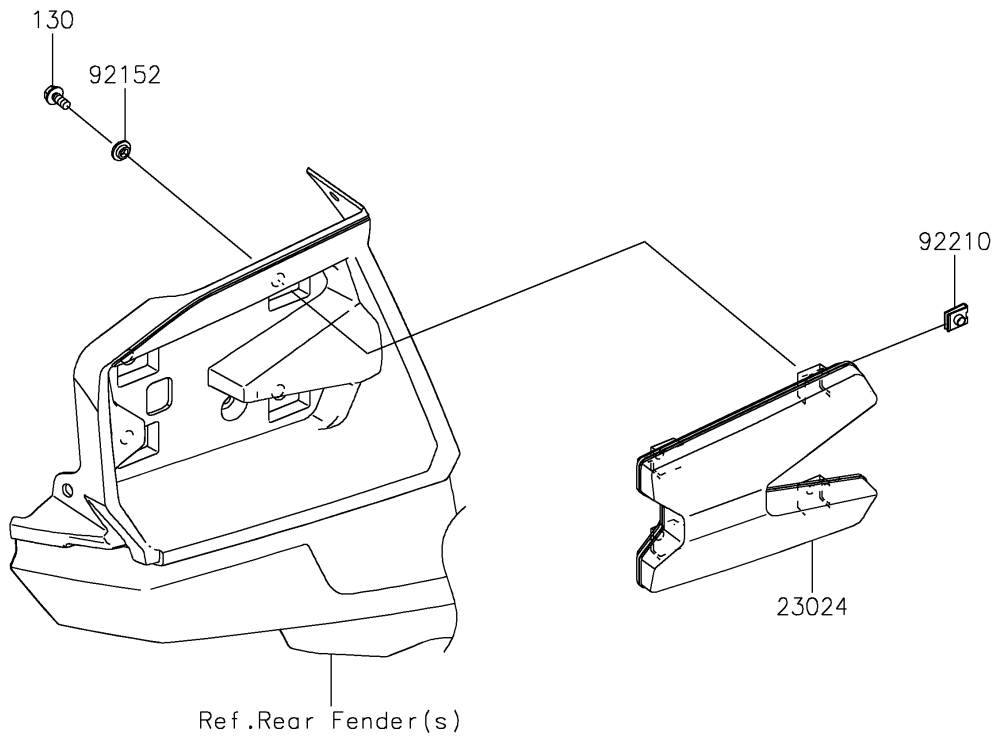

2022 TERYX KRX® 1000 TRAIL EDITION PARTS DIAGRAM

Taillight(s)

F2720

2022 TERYX KRX® 1000 TRAIL EDITION PARTS LIST

Taillight(s)

ITEM NAME	PART NUMBER	QUANTITY
LAMP-ASSY-TAIL,LED (Ref # 23024)	23024-0005	2
COLLAR,6.3X9.5X4.1 (Ref # 92152)	92152-1571	8
NUT (Ref # 92210)	92210-1125	8
BOLT-FLANGED,6X14 (Ref # 130)	130BA0614	8