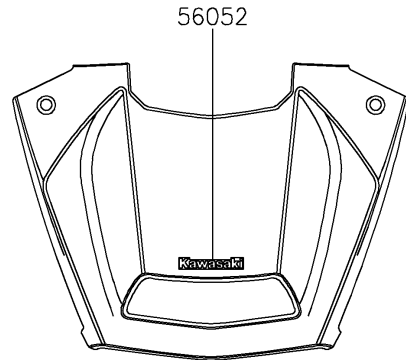

# 2022 TERYX KRX® 1000 TRAIL EDITION PARTS DIAGRAM

Decals

F2861

Ref. Front Fender(s)

Ref. Door

Ref. Rear Fender(s)

### Decals

ITEM NAME	PART NUMBER	QUANTITY
MARK,KAWASAKI (Ref # 56052)	56052-0928	1
MARK,RR FENDER,KAWASAKI (Ref # 56054)	56054-2757	2
PATTERN,DOOR COVER,LH,UPP (Ref # 56076)	56076-1243	1
PATTERN,DOOR COVER,LH,CNT,FR (Ref # 56076A)	56076-1244	1
PATTERN,DOOR COVER,LH,CNT,RR (Ref # 56076B)	56076-1245	1
PATTERN,DOOR COVER,LH,LWR (Ref # 56076C)	56076-1246	1
PATTERN,DOOR COVER,RH,UPP (Ref # 56076D)	56076-1247	1
PATTERN,DOOR COVER,RH,CNT,FR (Ref # 56076E)	56076-1248	1
PATTERN,DOOR COVER,RH,CNT,RR (Ref # 56076F)	56076-1249	1
PATTERN,DOOR COVER,RH,LWR (Ref # 56076G)	56076-1250	1
PATTERN,RR FENDER,LH,UPP (Ref # 56076H)	56076-1251	1
PATTERN,RR FENDER,LH,LWR (Ref # 56076I)	56076-1252	1
PATTERN,RR FENDER,RH,UPP (Ref # 56076J)	56076-1253	1
PATTERN,RR FENDER,RH,LWR (Ref # 56076K)	56076-1254	1