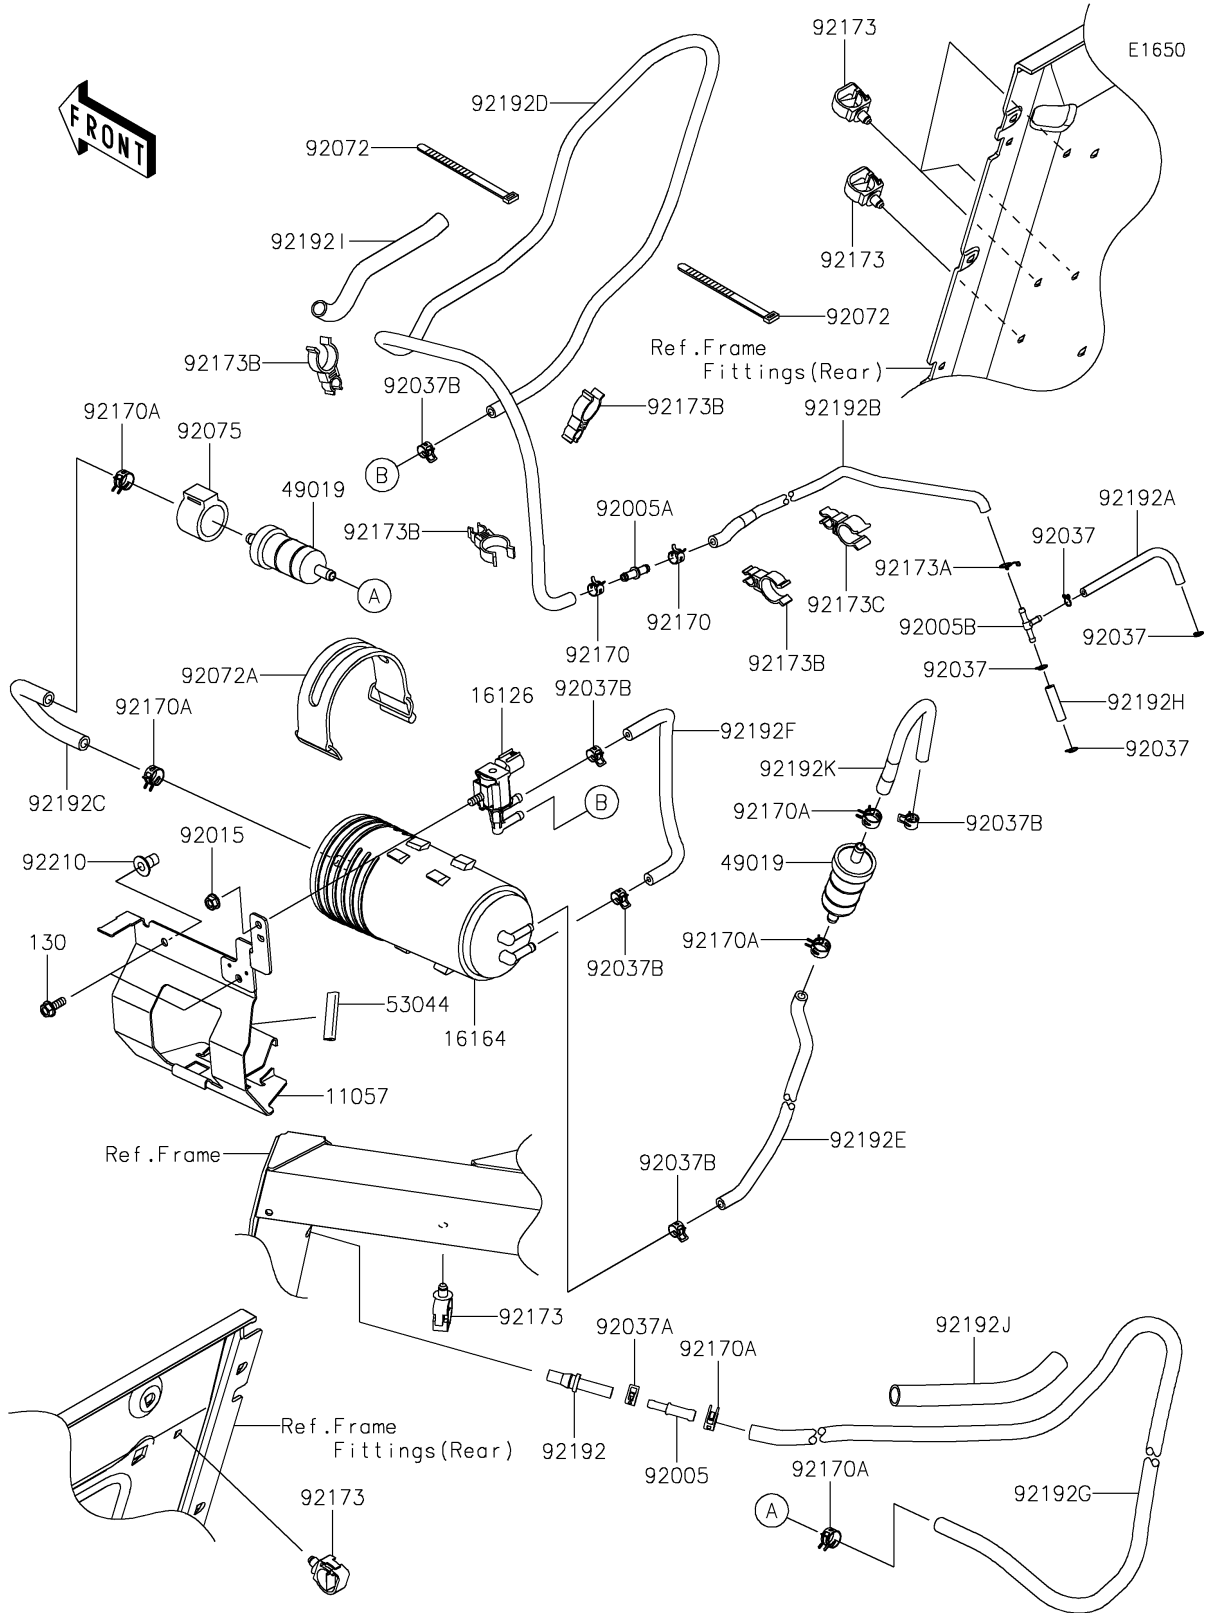

2022 TERYX KRX® 1000 PARTS DIAGRAM

Fuel Evaporative System(CA)

2022 TERYX KRX® 1000 PARTS LIST

Fuel Evaporative System(CA)

ITEM NAME	PART NUMBER	QUANTITY
BRACKET,CANISTER (Ref # 11057)	11057-2246	1
VALVE,SOLENOID (Ref # 16126)	16126-0705	1
CANISTER (Ref # 16164)	16164-0016	1
FILTER-FUEL (Ref # 49019)	49019-0032	2
TRIM,L=40 (Ref # 53044)	53044-1320	1
FITTING (Ref # 92005)	92005-0720	1
FITTING (Ref # 92005A)	92005-0721	1
FITTING (Ref # 92005B)	92005-1380	1
NUT,FLANGED,6MM (Ref # 92015)	92015-1367	1
CLAMP,TUBE (Ref # 92037)	92037-1124	4
CLAMP,TUBE (Ref # 92037A)	92037-1461	1
CLAMP (Ref # 92037B)	92037-2113	5
BAND,L=149 (Ref # 92072)	92072-031	2
BAND,L=168 (Ref # 92072A)	92072-1306	1
DAMPER,FUEL FILTER (Ref # 92075)	92075-1853	1
CLAMP (Ref # 92170)	92170-1493	2
CLAMP (Ref # 92170A)	92170-2082	6
CLAMP (Ref # 92173)	92173-0861	6
CLAMP (Ref # 92173A)	92173-1568	1
CLAMP,CLIP (Ref # 92173B)	92173-2000	4
CLAMP (Ref # 92173C)	92173-2287	1
TUBE,FRAME PIPE-CHECK VALVE (Ref # 92192)	92192-0068	1
TUBE,3.5X7.5X125 (Ref # 92192A)	92192-1497	1
TUBE,L=450 (Ref # 92192B)	92192-1612	1
TUBE,FILTER-CANISTER (Ref # 92192C)	92192-1665	1
TUBE,PURGE VALVE-THROTTLE BODY (Ref # 92192D)	92192-1951	1
TUBE,CANISTER-CHECK VALVE (Ref # 92192E)	92192-1952	1
TUBE,CANISTER-PURGE VALVE (Ref # 92192F)	92192-1953	1
TUBE,AIR BREATHER (Ref # 92192G)	92192-1954	1

2022 TERYX KRX® 1000 PARTS LIST

Fuel Evaporative System(CA)

ITEM NAME	PART NUMBER	QUANTITY
TUBE,THROTTLE BODY (Ref # 92192H)	92192-1992	1
TUBE,CONVOLUTED,10.7X14.1X170 (Ref # 92192I)	92192-2293	1
TUBE,CONVOLUTED,13.2X17.5X160 (Ref # 92192J)	92192-2294	1
TUBE,CHECK VALVE-FILTER (Ref # 92192K)	92192-2295	1
NUT,LARGE FLANGE,6MM,L=16.5 (Ref # 92210)	92210-1623	2
BOLT-FLANGED,6X16 (Ref # 130)	130BA0616	2