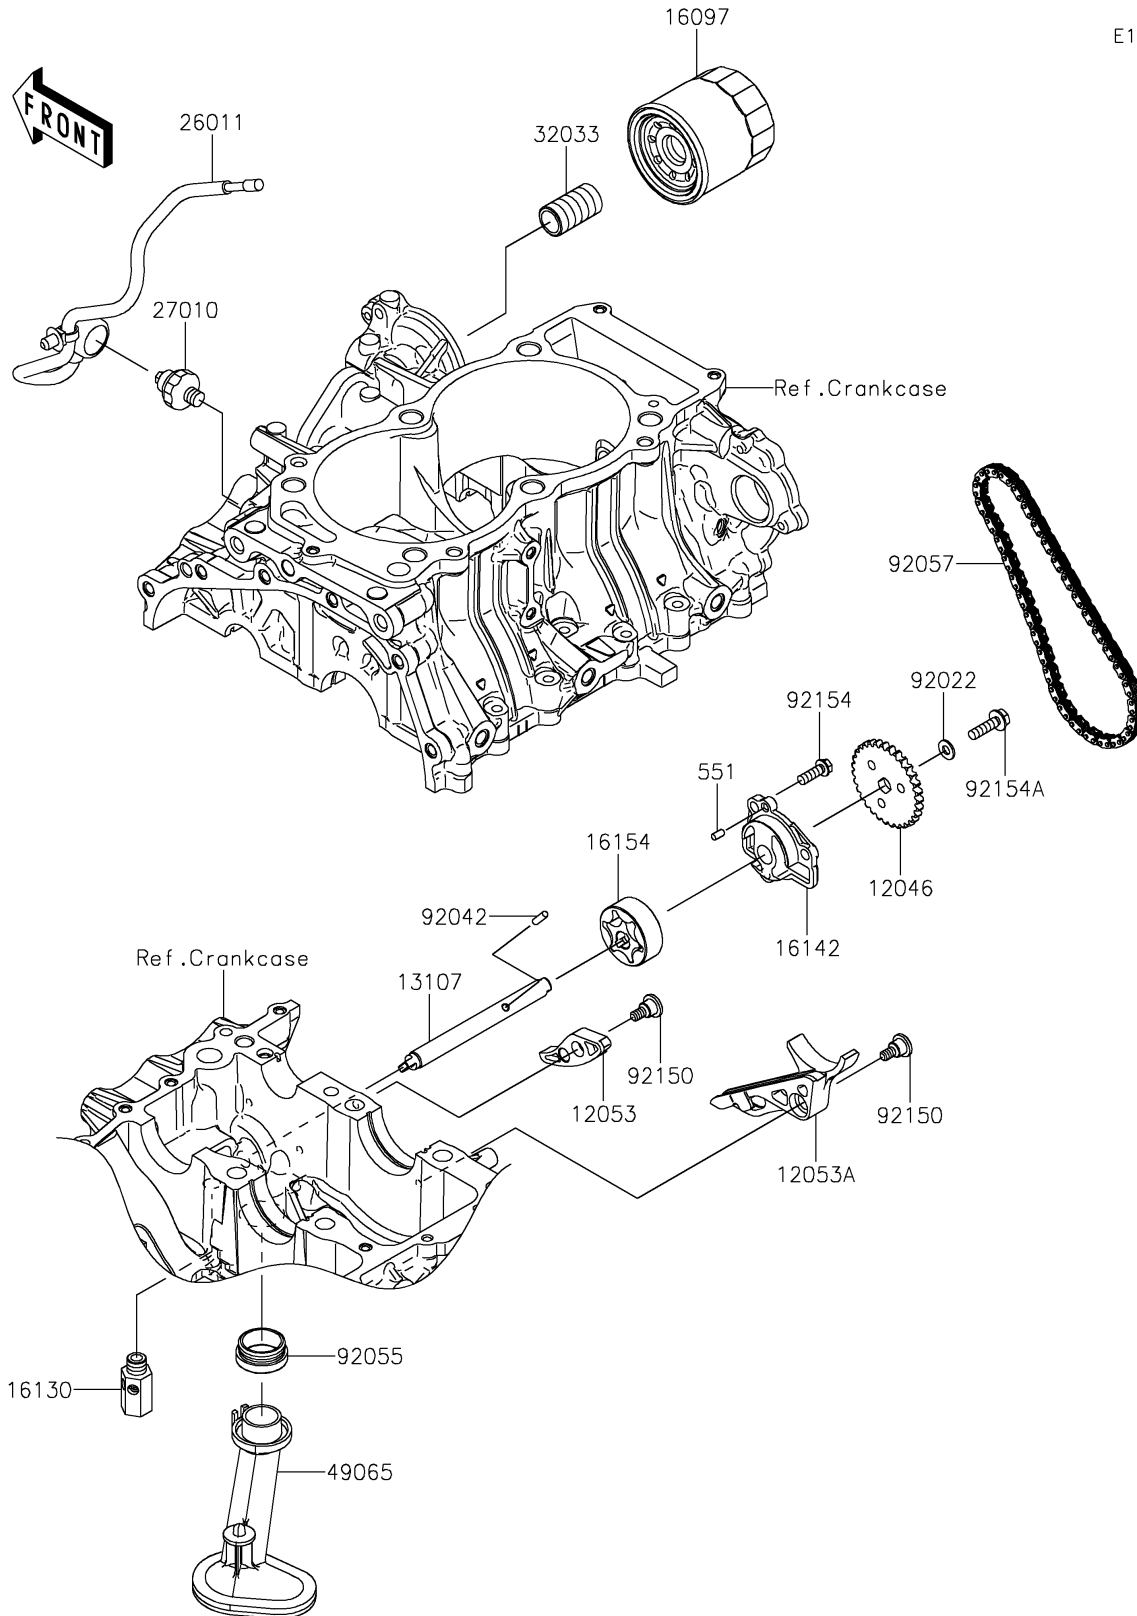

2022 TERYX KRX® 1000 SPECIAL EDITION PARTS DIAGRAM

Oil Pump/Oil Filter

E1710

2022 TERYX KRX® 1000 SPECIAL EDITION PARTS LIST

Oil Pump/Oil Filter

ITEM NAME	PART NUMBER	QUANTITY
SPROCKET,OIL PUMP,31T (Ref # 12046)	12046-0614	1
GUIDE-CHAIN,UPP (Ref # 12053)	12053-0276	1
GUIDE-CHAIN,LWR (Ref # 12053A)	12053-0296	1
SHAFT,OIL PUMP (Ref # 13107)	13107-0896	1
FILTER-ASSY-OIL (Ref # 16097)	16097-0007	1
VALVE-ASSY-RELIEF (Ref # 16130)	16130-1058	1
COVER-PUMP (Ref # 16142)	16142-0754	1
ROTOR-PUMP (Ref # 16154)	16154-0750	1
WIRE-LEAD (Ref # 26011)	26011-1985	1
SWITCH,OIL PRESSURE (Ref # 27010)	27010-1313	1
PIPE,OIL FILTER (Ref # 32033)	32033-1535	1
FILTER-OIL (Ref # 49065)	49065-0050	1
WASHER,6X12.8X1.2 (Ref # 92022)	92022-1827	1
PIN,DOWEL,4X13.8 (Ref # 92042)	92042-030	1
RING-O,OIL FILTER (Ref # 92055)	92055-1503	1
CHAIN,98XRH2010-70M (Ref # 92057)	92057-0765	1
BOLT,6MM (Ref # 92150)	92150-1090	2
BOLT,FLANGED,6X18 (Ref # 92154)	92154-0499	3
BOLT,FLANGED,6X22 (Ref # 92154A)	92154-1525	1
PIN-DOWEL,4X8 (Ref # 551)	551A0408	1