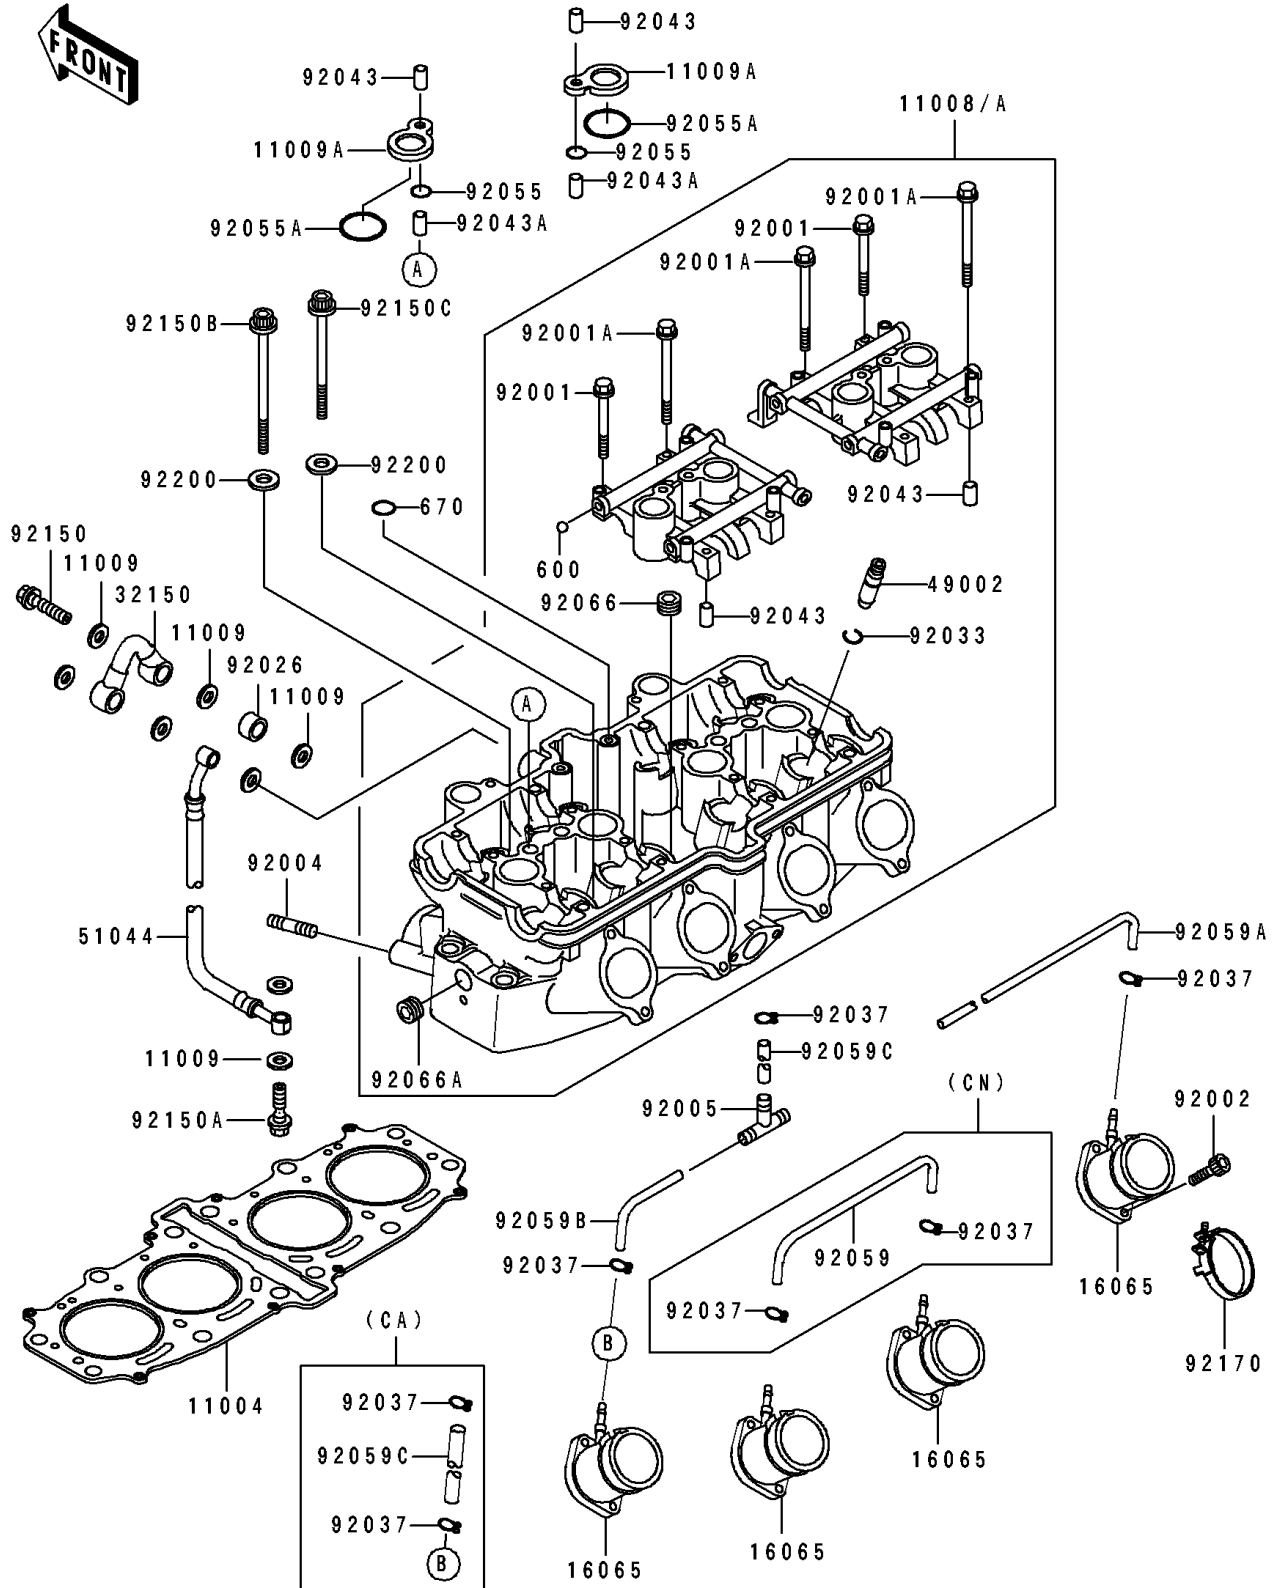

# 1992 Ninja® ZX™ -6 PARTS DIAGRAM

Cylinder Head

E1111

# 1992 Ninja® ZX™ -6 PARTS LIST

## Cylinder Head

ITEM NAME	PART NUMBER	QUANTITY
GASKET-HEAD (Ref # 11004)	11004-1206	1
HEAD-COMP-CYLINDER (Ref # 11008)	11008-1241	1
HEAD-COMP-CYLINDER (Ref # 11008A)	11008-1242	1
GASKET,10X14.5X1.5 (Ref # 11009)	11009-1105	8
GASKET,SPARK PLUG (Ref # 11009A)	11009-1990	4
HOLDER-CARBURETOR (Ref # 16065)	16065-1213	4
PIPE,HEAD (Ref # 32150)	32150-1621	1
GUIDE-VALVE (Ref # 49002)	49002-1109	AR
TUBE-ASSY,HEAD-OIL PAN (Ref # 51044)	51044-1121	1
BOLT,FLANGED,6X38 (Ref # 92001)	92001-1105	12
BOLT,6X46 (Ref # 92001A)	92001-1872	4
BOLT,6X16 (Ref # 92002)	92002-1143	8
STUD,8X18 (Ref # 92004)	92004-1186	8
FITTING,TUBE,T-TYPE (Ref # 92005)	92005-1017	1
SPACER,10.5X15.1X10 (Ref # 92026)	92026-1393	1
RING-SNAP (Ref # 92033)	92033-1247	16
CLAMP (Ref # 92037)	92037-1712	2
CLAMP (Ref # 92037)	92037-1712	5
CLAMP (Ref # 92037)	92037-1712	3
PIN,6.2X8X14 (Ref # 92043)	92043-1263	8
PIN,8.2X10X14 (Ref # 92043A)	92043-1264	4
RING-O,11.5X1.5 (Ref # 92055)	92055-1469	4
RING-O (Ref # 92055A)	92055-1470	4
TUBE,4X9X155 (Ref # 92059)	92059-1033	1
TUBE,4X9X230 (Ref # 92059A)	92059-1068	1
TUBE,4X9X80 (Ref # 92059B)	92059-1365	1
TUBE,4X9X500,WHITE (Ref # 92059C)	92059-1533	1
PLUG (Ref # 92066)	92066-1253	4
PLUG (Ref # 92066A)	92066-1346	2

## Cylinder Head

ITEM NAME	PART NUMBER	QUANTITY
BOLT,BANJO,10X37 (Ref # 92150)	92150-1122	2
BOLT,BANJO,10X23 (Ref # 92150A)	92150-1123	1
BOLT,10X165 (Ref # 92150B)	92150-1368	2
BOLT,10X151 (Ref # 92150C)	92150-1369	10
CLAMP (Ref # 92170)	92170-1146	4
WASHER,10.5X19X2.3 (Ref # 92200)	92200-1042	12
BALL-STEEL,9/32" (Ref # 600)	600A0900	12
O RING,8MM (Ref # 670)	670D1508	2