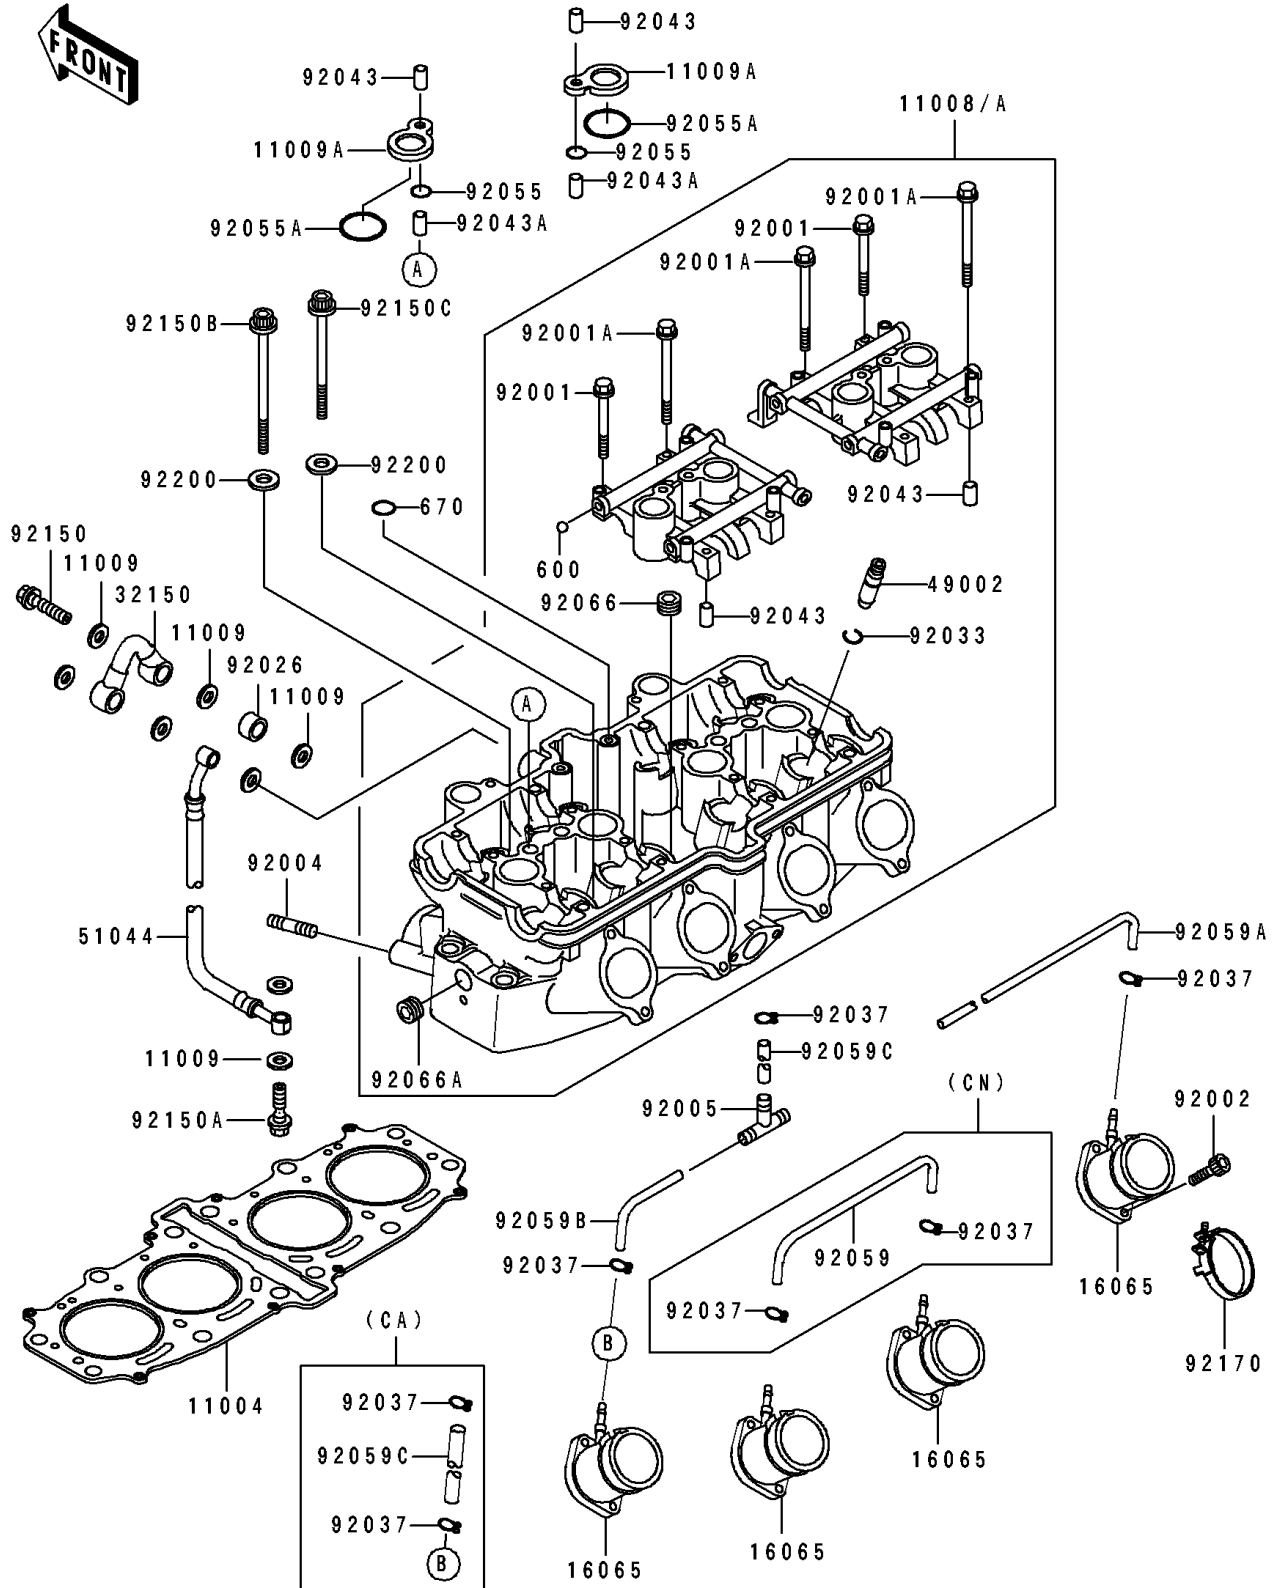

1993 Ninja® ZX™ -6 PARTS DIAGRAM

Cylinder Head

E1111

1993 Ninja® ZX™ -6 PARTS LIST

Cylinder Head

ITEM NAME	PART NUMBER	QUANTITY
GASKET-HEAD (Ref # 11004)	11004-1206	1
HEAD-COMP-CYLINDER (Ref # 11008)	11008-1241	1
GASKET,10X14.5X1.5 (Ref # 11009)	11009-1105	8
GASKET,SPARK PLUG (Ref # 11009A)	11009-1990	4
HOLDER-CARBURETOR (Ref # 16065)	16065-1213	4
PIPE,HEAD (Ref # 32150)	32150-1621	1
GUIDE-VALVE (Ref # 49002)	49002-1109	AR
TUBE-ASSY,HEAD-OIL PAN (Ref # 51044)	51044-1121	1
BOLT,FLANGED,6X38 (Ref # 92001)	92001-1105	12
BOLT,6X46 (Ref # 92001A)	92001-1872	4
BOLT,6X16 (Ref # 92002)	92002-1143	8
STUD,8X18 (Ref # 92004)	92004-1186	8
FITTING,TUBE,T-TYPE (Ref # 92005)	92005-1017	1
SPACER,10.5X15.1X10 (Ref # 92026)	92026-1393	1
RING-SNAP (Ref # 92033)	92033-1247	16
CLAMP (Ref # 92037)	92037-1712	2
CLAMP (Ref # 92037)	92037-1712	3
PIN,6.2X8X14 (Ref # 92043)	92043-1263	8
PIN,8.2X10X14 (Ref # 92043A)	92043-1264	4
RING-O,11.5X1.5 (Ref # 92055)	92055-1469	4
RING-O (Ref # 92055A)	92055-1470	4
TUBE,4X9X230 (Ref # 92059A)	92059-1068	1
TUBE,4X9X80 (Ref # 92059B)	92059-1365	1
TUBE,4X9X500,WHITE (Ref # 92059C)	92059-1533	1
PLUG (Ref # 92066)	92066-1253	4
PLUG (Ref # 92066A)	92066-1346	2
BOLT,BANJO,10X37 (Ref # 92150)	92150-1122	2
BOLT,BANJO,10X23 (Ref # 92150A)	92150-1123	1
BOLT,10X165 (Ref # 92150B)	92150-1368	2

1993 Ninja® ZX™ -6 PARTS LIST

Cylinder Head

ITEM NAME	PART NUMBER	QUANTITY
BOLT,10X151 (Ref # 92150C)	92150-1369	10
CLAMP (Ref # 92170)	92170-1146	4
WASHER,10.5X19X2.3 (Ref # 92200)	92200-1042	12
BALL-STEEL,9/32" (Ref # 600)	600A0900	12
O RING,8MM (Ref # 670)	670D1508	2