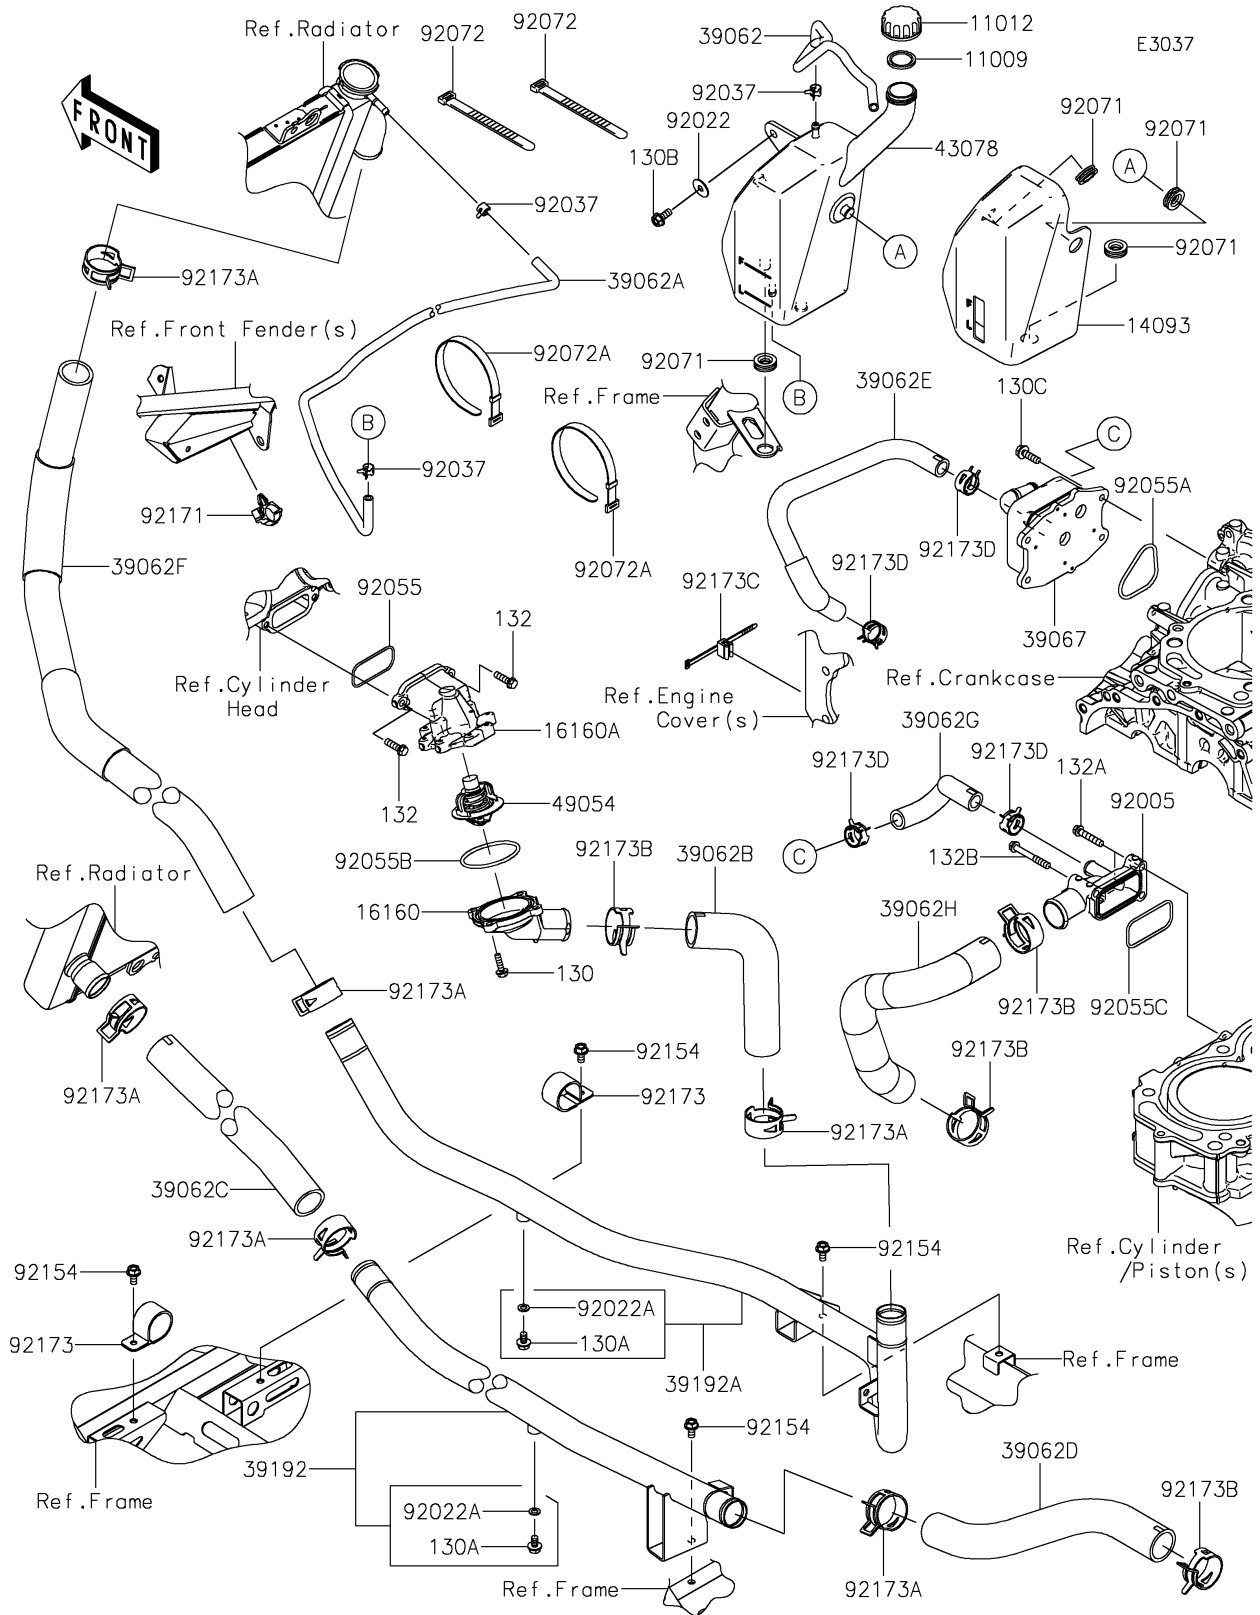

## Water Pipe

### Water Pipe

ITEM NAME	PART NUMBER	QUANTITY
BAND,L=186 (Ref # 92072A)	92072-056	2
BOLT,FLANGED,6X12 (Ref # 92154)	92154-1195	4
CLAMP,BRAKE HOSE (Ref # 92171)	92171-0316	1
CLAMP (Ref # 92173)	92173-1204	2
CLAMP,28.6MM (Ref # 92173A)	92173-1205	6
CLAMP,33.4MM (Ref # 92173B)	92173-1981	4
CLAMP (Ref # 92173C)	92173-2089	1
CLAMP (Ref # 92173D)	92173-2285	4
BOLT-FLANGED,5X18 (Ref # 130)	130BA0518	4
BOLT-FLANGED,6X10 (Ref # 130A)	130BA0610	2
BOLT-FLANGED,6X14 (Ref # 130B)	130BA0614	1
BOLT-FLANGED,6X20 (Ref # 130C)	130CA0620	4
BOLT-FLANGED-SMALL,6X20 (Ref # 132)	132BA0620	2
BOLT-FLANGED-SMALL,6X30 (Ref # 132A)	132BA0630	2
BOLT-FLANGED-SMALL,6X45 (Ref # 132B)	132BA0645	1