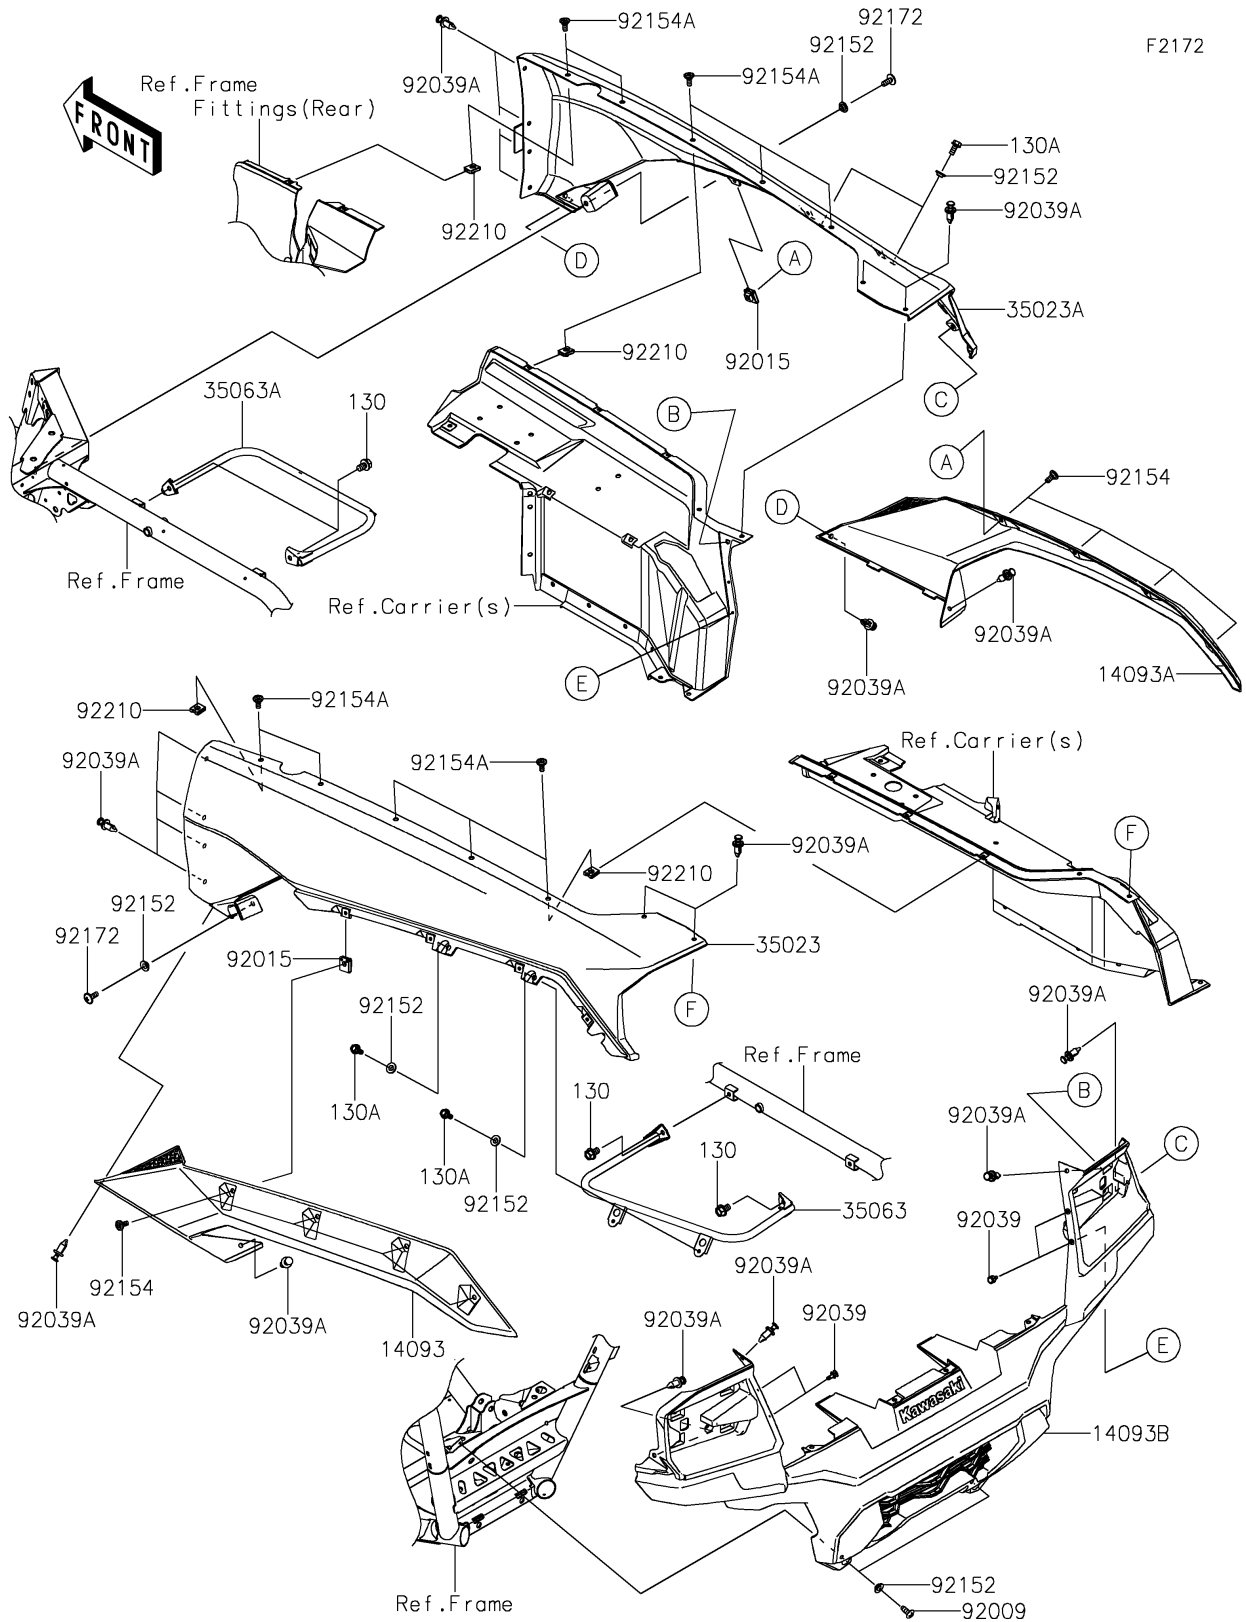

2022 TERYX KRX® 1000 SPECIAL EDITION PARTS DIAGRAM

Rear Fender(s)

2022 TERYX KRX® 1000 SPECIAL EDITION PARTS LIST

Rear Fender(s)

ITEM NAME	PART NUMBER	QUANTITY
COVER,FLAP,LH (Ref # 14093)	14093-0796	1
COVER,FLAP,RH (Ref # 14093A)	14093-0797	1
COVER,TAIL (Ref # 14093B)	14093-0798	1
FENDER-REAR,LH,M.O.BLACK (Ref # 35023)	35023-0453-66E	1
FENDER-REAR,RH,M.O.BLACK (Ref # 35023A)	35023-0454-66E	1
STAY,LH (Ref # 35063)	35063-1462	1
STAY,RH (Ref # 35063A)	35063-1463	1
SCREW,TAPPING,6X16 (Ref # 92009)	92009-1166	2
NUT,CLAMP,6MM (Ref # 92015)	92015-1678	8
RIVET (Ref # 92039)	92039-0046	4
RIVET (Ref # 92039A)	92039-0776	20
COLLAR,6.3X9.5X4.1 (Ref # 92152)	92152-1571	8
BOLT (Ref # 92154)	92154-2474	8
BOLT (Ref # 92154A)	92154-3957	10
SCREW,6X16 (Ref # 92172)	92172-0236	2
NUT (Ref # 92210)	92210-1125	10
BOLT-FLANGED,8X12 (Ref # 130)	130BA0812	4
BOLT-FLANGED,6X14 (Ref # 130A)	130CA0614	4