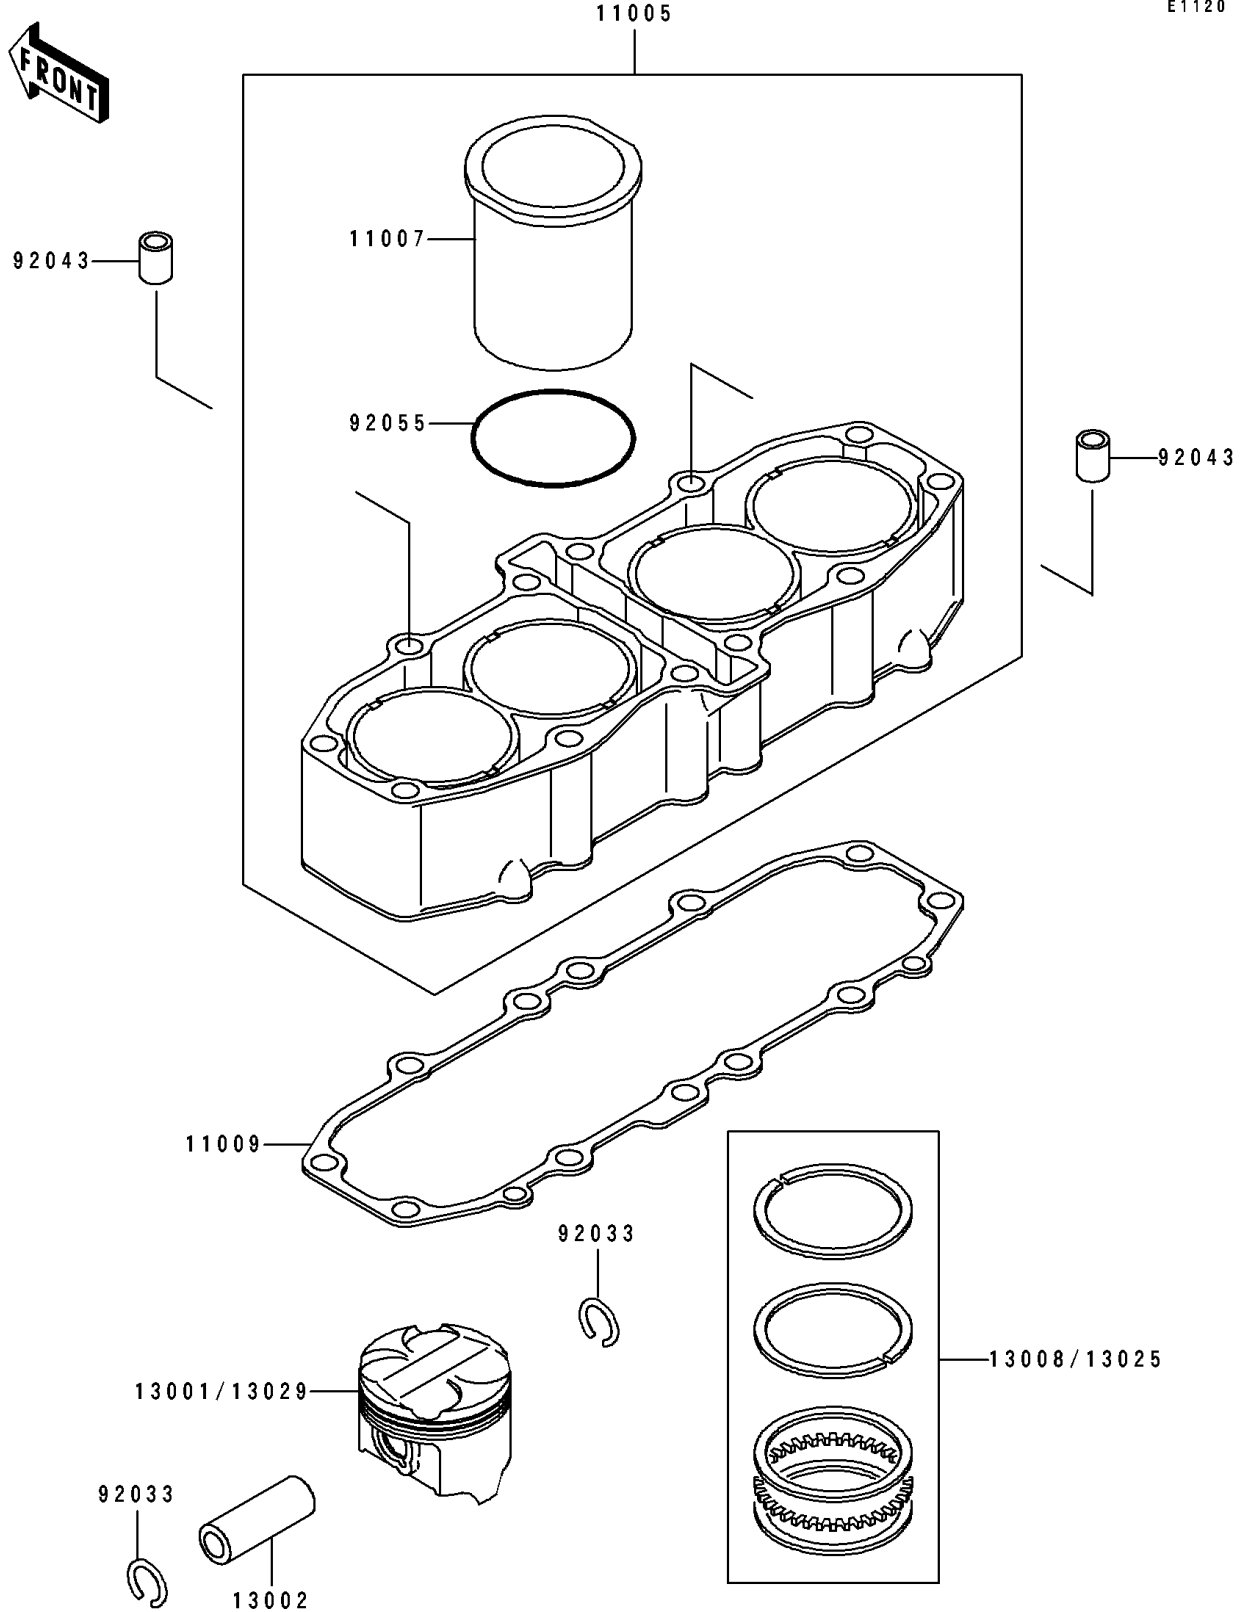

1991 Ninja[®] ZX[™]-6 PARTS DIAGRAM

Cylinder/Piston

E1120

1991 Ninja® ZX™ -6 PARTS LIST

Cylinder/Piston

ITEM NAME	PART NUMBER	QUANTITY
CYLINDER-ENGINE (Ref # 11005)	11005-1617	1
LINER-CYLINDER (Ref # 11007)	11007-1109	4
GASKET,CYLINDER BASE (Ref # 11009)	11009-1855	1
PISTON-ENGINE,STD (Ref # 13001)	13001-1348	4
PIN-PISTON (Ref # 13002)	13002-1003	4
RING-SET-PISTON,STD (Ref # 13008)	13008-1128	4
RING-SET-PISTON L,O/S 0.50 (Ref # 13025)	13025-1101	AR
PISTON-ENGINE L,O/S 0.50 (Ref # 13029)	13029-1202	AR
RING-SNAP,PISTON PIN (Ref # 92033)	92033-1161	8
PIN,10.1X12X14 (Ref # 92043)	92043-4009	2
RING-O,70.6X2.4 (Ref # 92055)	92055-1467	4