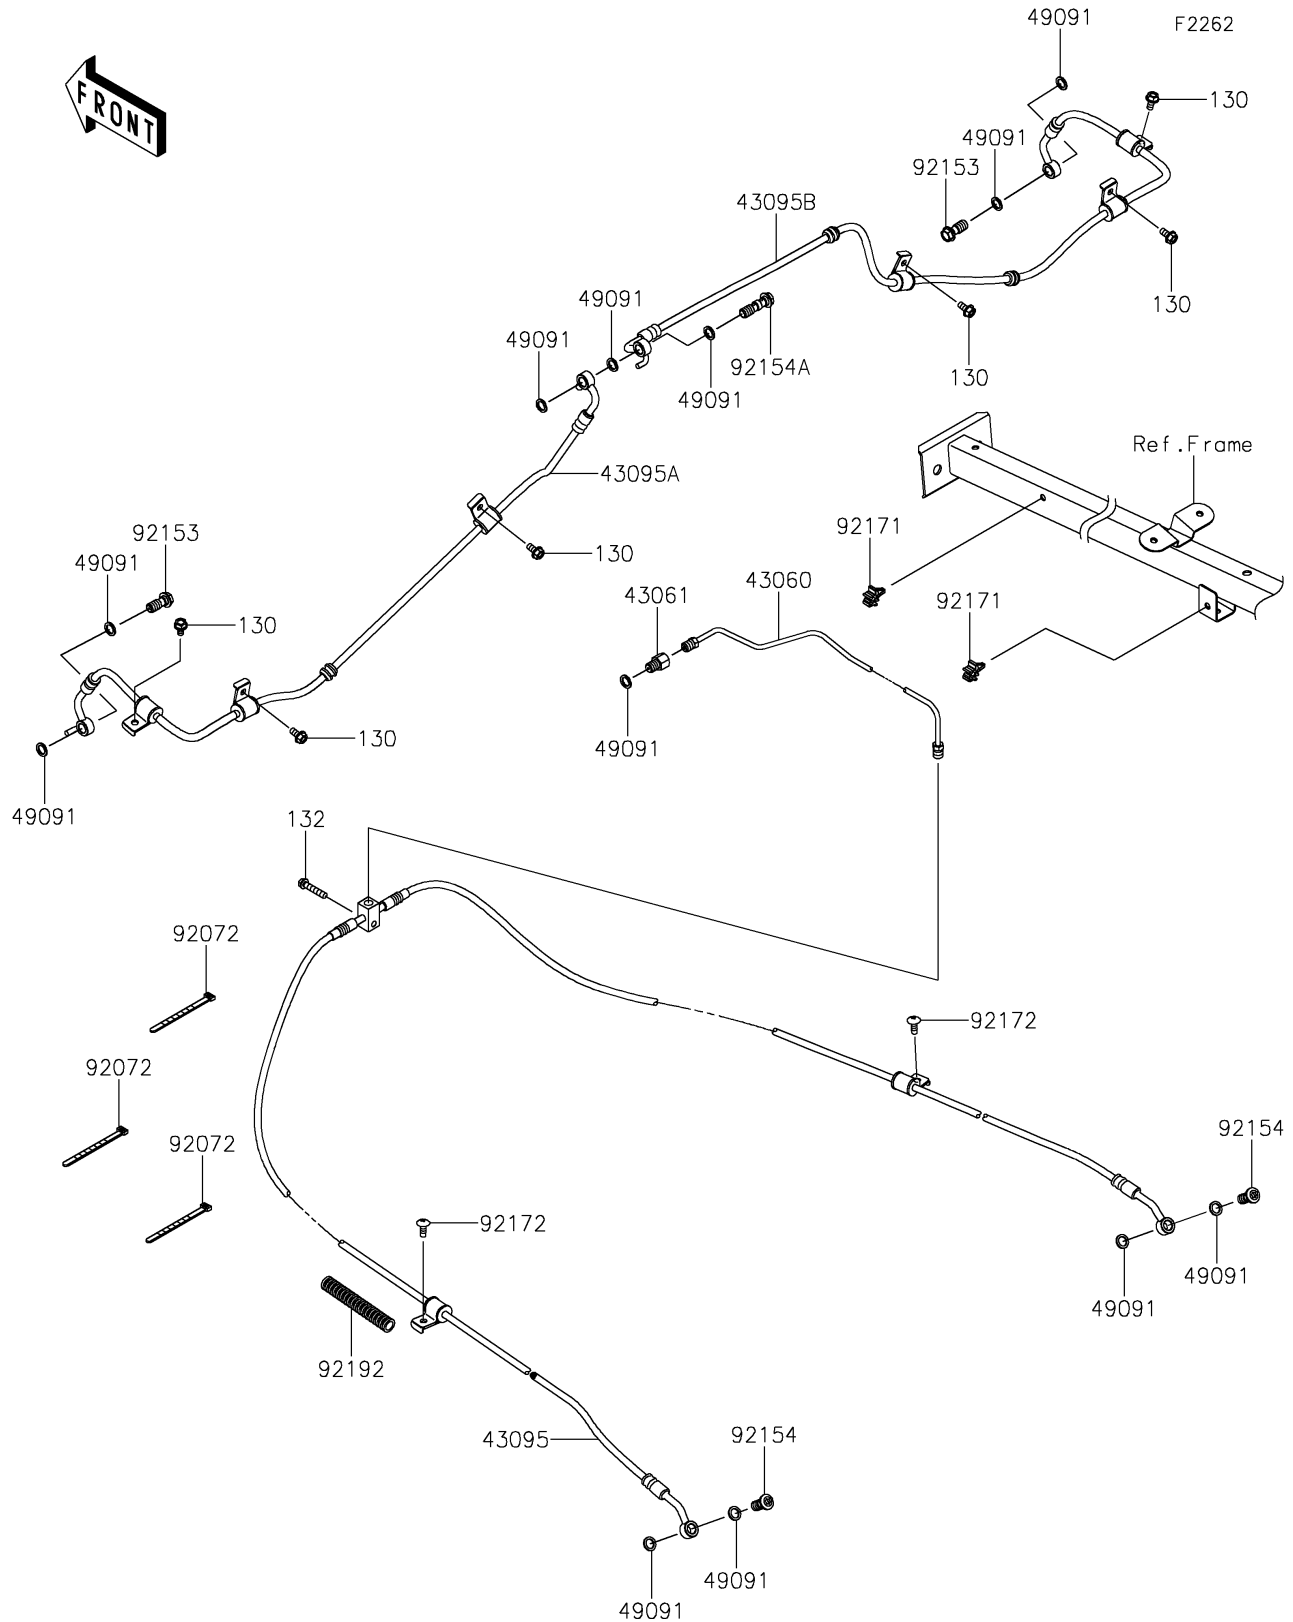

2022 TERYX KRX[®] 1000 SPECIAL EDITION PARTS DIAGRAM

Brake Piping

2022 TERYX KRX® 1000 SPECIAL EDITION PARTS LIST

Brake Piping

ITEM NAME	PART NUMBER	QUANTITY
PIPE-BRAKE (Ref # 43060)	43060-0349	1
JOINT-BRAKE,M/C (Ref # 43061)	43061-0302	1
HOSE-BRAKE,RR (Ref # 43095)	43095-1746	1
HOSE-BRAKE,FR,LH (Ref # 43095A)	43095-1776	1
HOSE-BRAKE,FR,RH (Ref # 43095B)	43095-1777	1
WASHER-SEAL,10.1X14.5X1.5 (Ref # 49091)	49091-0001	12
BAND,L=123 (Ref # 92072)	92072-030	6
BOLT,OIL,L=23 (Ref # 92153)	92153-1419	2
BOLT,HEXALOBULAR,10X21 (Ref # 92154)	92154-1328	2
BOLT,OIL,10X34.5 (Ref # 92154A)	92154-1398	1
CLAMP (Ref # 92171)	92171-0805	2
SCREW,TAPPING,6X16 (Ref # 92172)	92172-0739	2
TUBE,CORRUGATED,L=100 (Ref # 92192)	92192-3809	1
BOLT-FLANGED,6X12 (Ref # 130)	130CA0612	6
BOLT-FLANGED-SMALL,6X30 (Ref # 132)	132BA0630	1