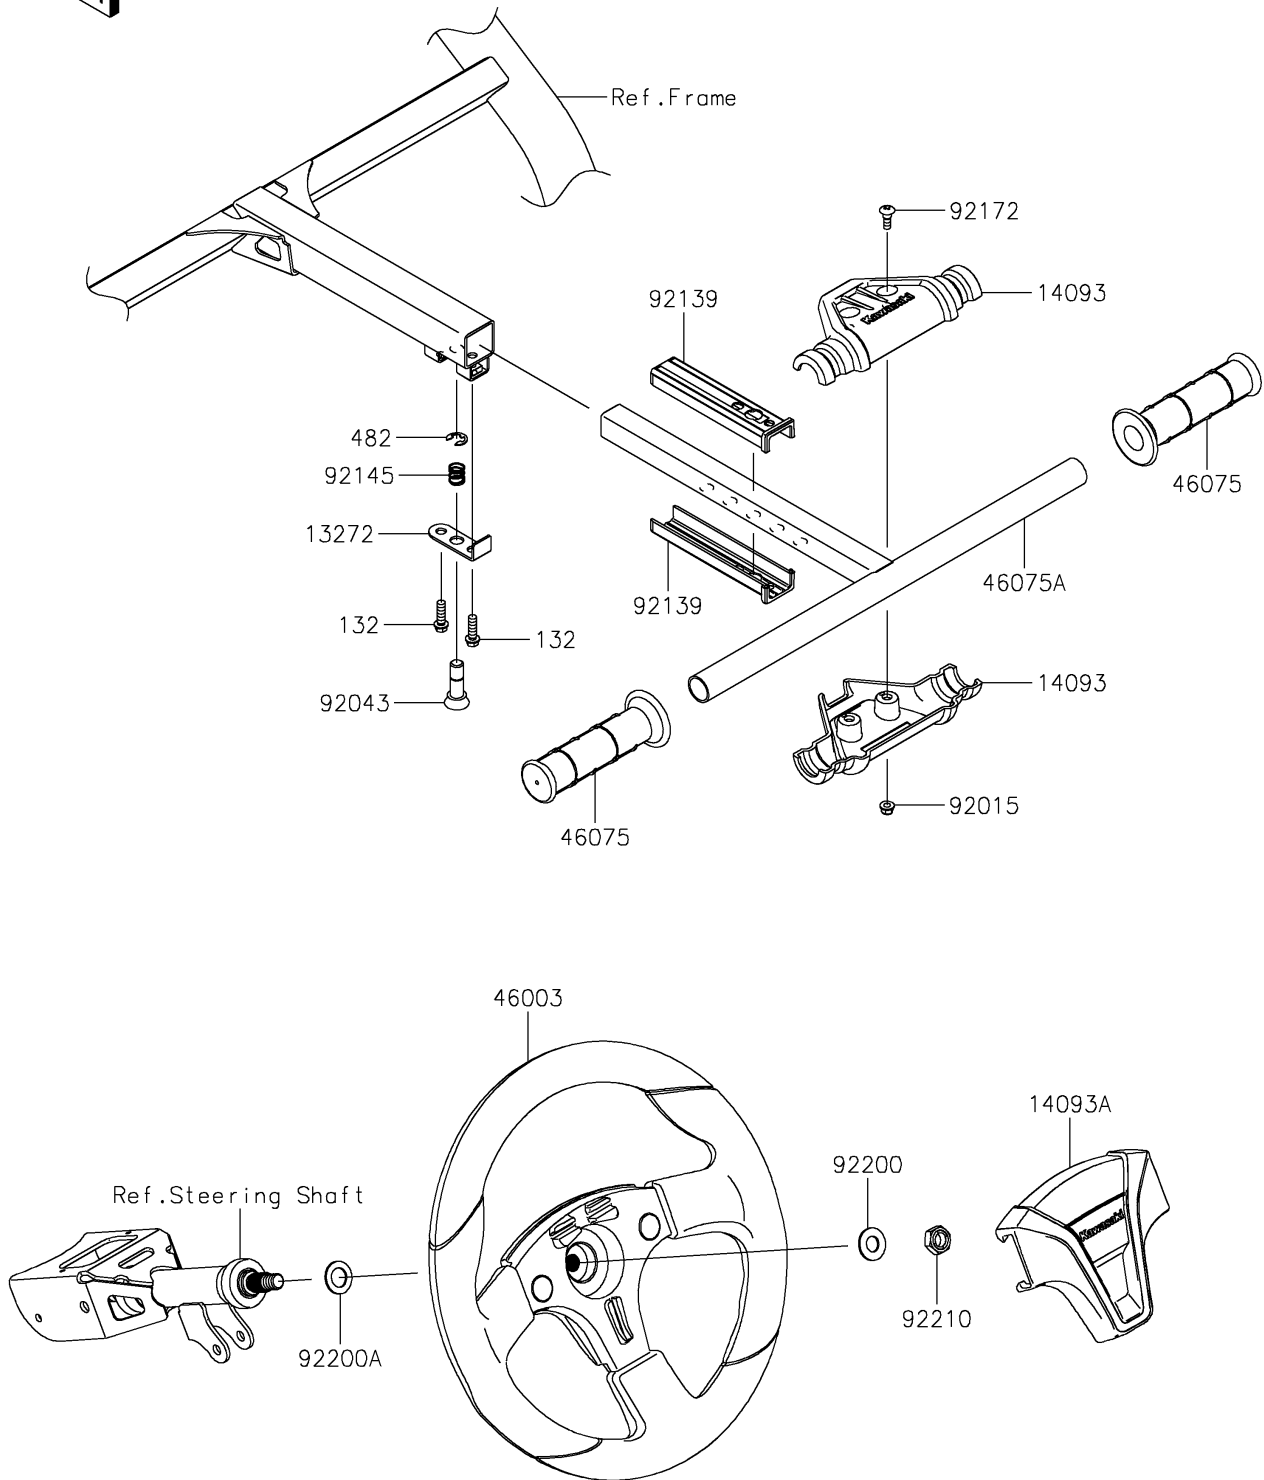

2022 TERYX KRX® 1000 PARTS DIAGRAM

Steering Wheel

F2311

2022 TERYX KRX® 1000 PARTS LIST

Steering Wheel

ITEM NAME	PART NUMBER	QUANTITY
PLATE (Ref # 13272)	13272-3869	1
COVER,PASSENGER GRIP (Ref # 14093)	14093-0802	2
COVER,HANDLE (Ref # 14093A)	14093-0803	1
HANDLE (Ref # 46003)	46003-0809	1
GRIP (Ref # 46075)	46075-0065	2
GRIP,PIPE (Ref # 46075A)	46075-0658	1
NUT,LOCK,FLANGED,5MM (Ref # 92015)	92015-1752	2
PIN (Ref # 92043)	92043-7503	1
BUSHING (Ref # 92139)	92139-1143	2
SPRING (Ref # 92145)	92145-7507	1
SCREW,5MM (Ref # 92172)	92172-0261	2
WASHER,12.1X25X1.6 (Ref # 92200)	92200-0455	1
WASHER,15X25X1.6 (Ref # 92200A)	92200-0460	1
NUT,LOCK,12MM (Ref # 92210)	92210-1249	1
BOLT-FLANGED-SMALL,6X20 (Ref # 132)	132BB0620	2
CIRCLIP-TYPE-E,8MM (Ref # 482)	482EA8000	1