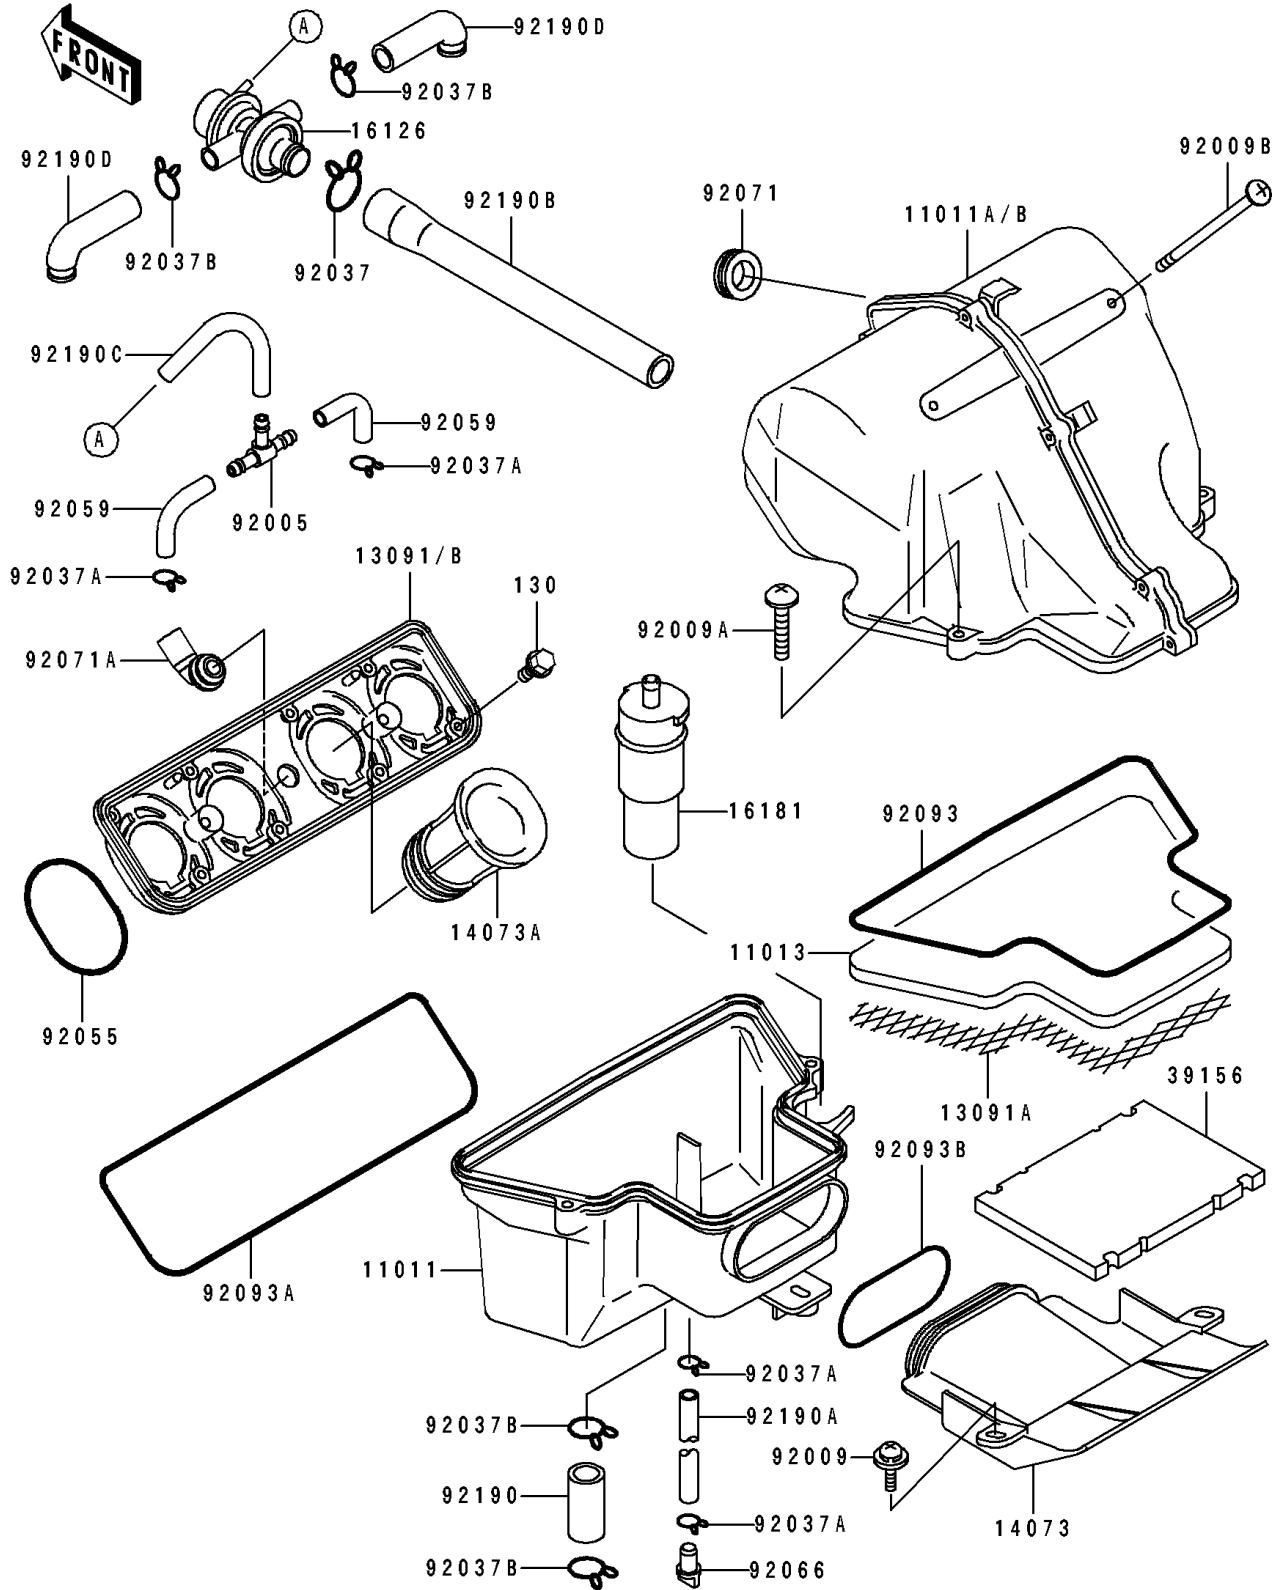

1991 Ninja® ZX™-6 PARTS DIAGRAM

Air Filter

E1130

1991 Ninja® ZX™ -6 PARTS LIST

Air Filter

ITEM NAME	PART NUMBER	QUANTITY
CASE-AIR FILTER,LWR (Ref # 11011)	11011-1328	1
CASE-AIR FILTER,UPP (Ref # 11011A)	11011-1373	1
CASE-AIR FILTER,UPP (Ref # 11011B)	11011-1376	1
ELEMENT-AIR FILTER (Ref # 11013)	11013-1189	1
HOLDER,AIR FILTER (Ref # 13091)	13091-1657	1
HOLDER,ELEMENT (Ref # 13091A)	13091-1658	1
HOLDER (Ref # 13091B)	13091-1672	1
DUCT,AIR INTAKE (Ref # 14073)	14073-1424	1
DUCT,CARBURETOR (Ref # 14073A)	14073-1442	4
VALVE,AIR SWITCH (Ref # 16126)	16126-1144	1
TANK-RESONATOR (Ref # 16181)	16181-1058	1
PAD (Ref # 39156)	39156-1213	1
FITTING,TUBE,T-TYPE (Ref # 92005)	92005-1017	1
SCREW-PAN-WSP-CROS,6X16 (Ref # 92009)	92009-1283	2
SCREW,6X35 (Ref # 92009A)	92009-1589	2
SCREW,6X144 (Ref # 92009B)	92009-1622	2
CLAMP,TUBE (Ref # 92037)	92037-1076	1
CLAMP (Ref # 92037A)	92037-1712	4
CLAMP (Ref # 92037A)	92037-1712	2
CLAMP,TUBE (Ref # 92037B)	92037-213	4
CLAMP,TUBE (Ref # 92037B)	92037-213	2
RING-O,67.7X3.1 (Ref # 92055)	92055-1434	4
TUBE,4X9X80 (Ref # 92059)	92059-1365	2
PLUG,DRAIN (Ref # 92066)	92066-1211	1
GROMMET,AIR FILTER (Ref # 92071)	92071-1028	1
GROMMET,AIR FILTER (Ref # 92071A)	92071-1114	1
SEAL,AIR FILTER CASE (Ref # 92093)	92093-1301	1
SEAL,AIR FILTER HOLDER (Ref # 92093A)	92093-1302	1
SEAL,AIR DUCT (Ref # 92093B)	92093-1303	1

1991 Ninja® ZX™ -6 PARTS LIST

Air Filter

ITEM NAME	PART NUMBER	QUANTITY
TUBE,BREATHER (Ref # 92190)	92190-1088	1
TUBE,7X10X480 (Ref # 92190A)	92190-1089	1
TUBE,VALVE-AIR FILTER (Ref # 92190B)	92190-1090	1
TUBE,4X9X220 (Ref # 92190C)	92190-1091	1
TUBE,AIR SWITCH VALVE (Ref # 92190D)	92190-1168	2
BOLT-FLANGED (Ref # 130)	130G0516	8