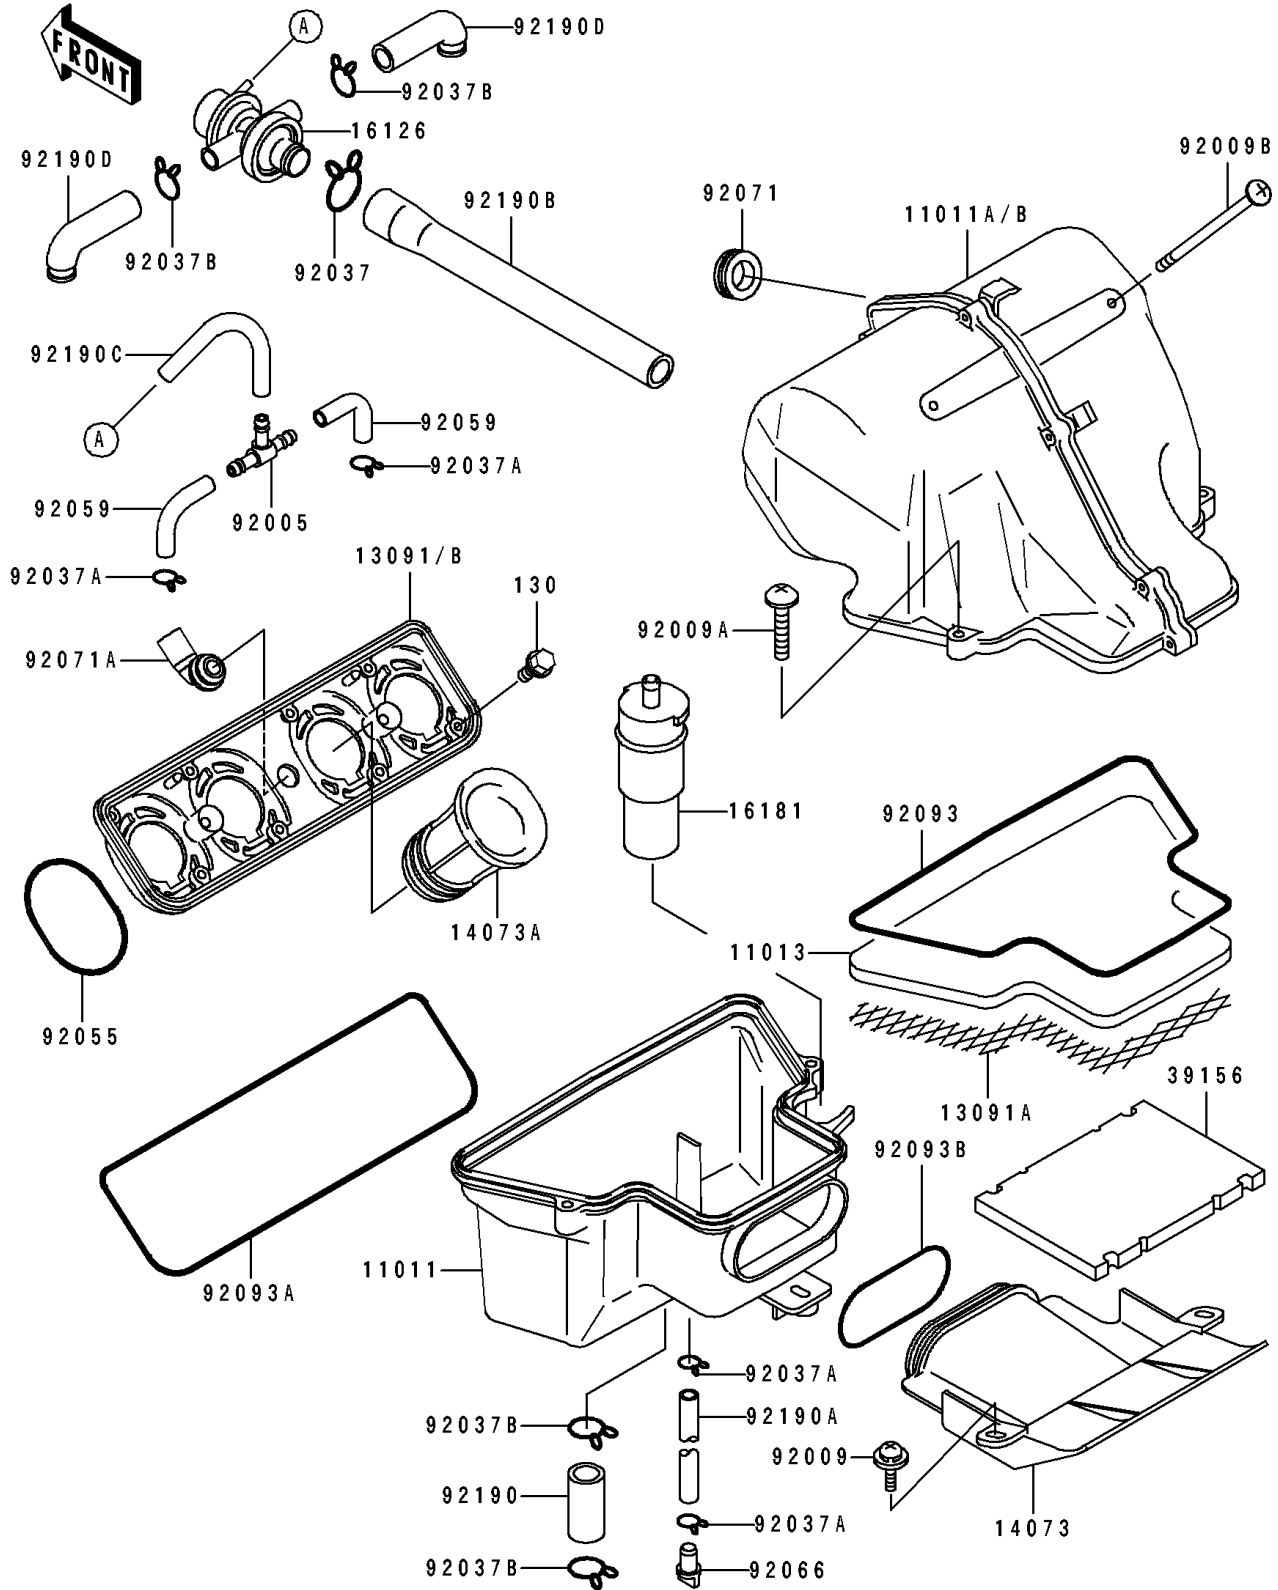

1992 Ninja® ZX™ -6 PARTS DIAGRAM

Air Filter

E1130

1992 Ninja® ZX™ -6 PARTS LIST

Air Filter

ITEM NAME	PART NUMBER	QUANTITY
CASE-AIR FILTER,LWR (Ref # 11011)	11011-1328	1
CASE-AIR FILTER,UPP (Ref # 11011A)	11011-1373	1
CASE-AIR FILTER,UPP (Ref # 11011B)	11011-1376	1
ELEMENT-AIR FILTER (Ref # 11013)	11013-1189	1
HOLDER,AIR FILTER (Ref # 13091)	13091-1657	1
HOLDER,ELEMENT (Ref # 13091A)	13091-1658	1
HOLDER (Ref # 13091B)	13091-1672	1
DUCT,AIR INTAKE (Ref # 14073)	14073-1424	1
DUCT,CARBURETOR (Ref # 14073A)	14073-1442	4
VALVE,AIR SWITCH (Ref # 16126)	16126-1144	1
TANK-RESONATOR (Ref # 16181)	16181-1058	1
PAD (Ref # 39156)	39156-1213	1
FITTING,TUBE,T-TYPE (Ref # 92005)	92005-1017	1
SCREW-PAN-WSP-CROS,6X16 (Ref # 92009)	92009-1283	2
SCREW,6X35 (Ref # 92009A)	92009-1589	2
SCREW,6X144 (Ref # 92009B)	92009-1622	2
CLAMP,TUBE (Ref # 92037)	92037-1076	1
CLAMP (Ref # 92037A)	92037-1712	4
CLAMP (Ref # 92037A)	92037-1712	2
CLAMP,TUBE (Ref # 92037B)	92037-213	4
CLAMP,TUBE (Ref # 92037B)	92037-213	2
RING-O,67.7X3.1 (Ref # 92055)	92055-1434	4
TUBE,4X9X80 (Ref # 92059)	92059-1365	2
PLUG,DRAIN (Ref # 92066)	92066-1211	1
GROMMET,AIR FILTER (Ref # 92071)	92071-1028	1
GROMMET,AIR FILTER (Ref # 92071A)	92071-1114	1
SEAL,AIR FILTER CASE (Ref # 92093)	92093-1301	1
SEAL,AIR FILTER HOLDER (Ref # 92093A)	92093-1302	1
SEAL,AIR DUCT (Ref # 92093B)	92093-1303	1

1992 Ninja® ZX™-6 PARTS LIST

Air Filter

ITEM NAME	PART NUMBER	QUANTITY
TUBE,BREATHER (Ref # 92190)	92190-1088	1
TUBE,7X10X480 (Ref # 92190A)	92190-1089	1
TUBE,VALVE-AIR FILTER (Ref # 92190B)	92190-1090	1
TUBE,4X9X220 (Ref # 92190C)	92190-1091	1
TUBE,AIR SWITCH VALVE (Ref # 92190D)	92190-1168	2
BOLT-FLANGED (Ref # 130)	130G0516	8