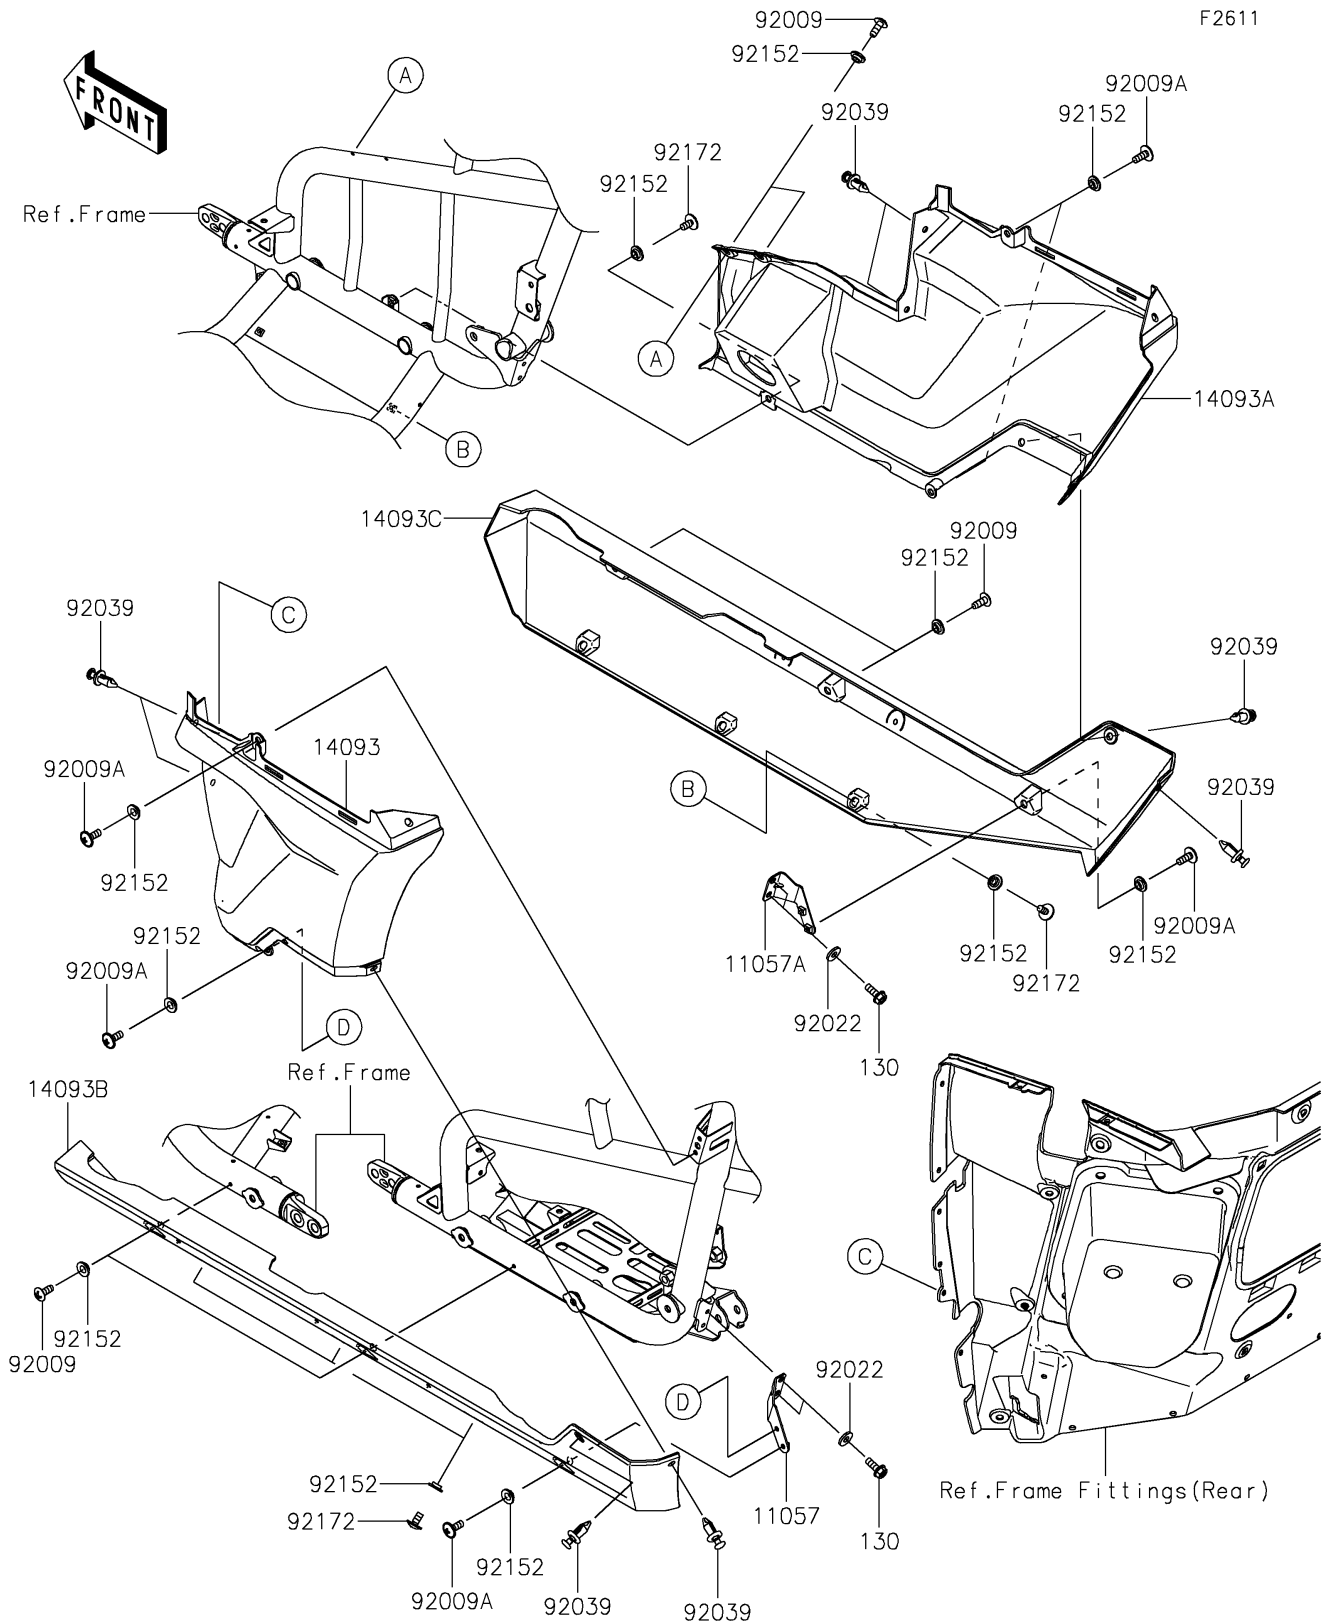

# 2022 TERYX KRX® 1000 SPECIAL EDITION PARTS DIAGRAM

## Side Covers

### Side Covers

ITEM NAME	PART NUMBER	QUANTITY
BRACKET,SIDE COVER,LH (Ref # 11057)	11057-4181	1
BRACKET,SIDE COVER,RH (Ref # 11057A)	11057-4182	1
COVER,SIDE,RR,LH (Ref # 14093)	14093-0825	1
COVER,SIDE,RR,RH (Ref # 14093A)	14093-0826	1
COVER,SIDE,LWR,LH (Ref # 14093B)	14093-0827	1
COVER,SIDE,LWR,RH (Ref # 14093C)	14093-0828	1
SCREW,TAPPING,6X16 (Ref # 92009)	92009-1166	6
SCREW,6X16 (Ref # 92009A)	92009-1621	6
WASHER,6.5X16X2 (Ref # 92022)	92022-1565	4
RIVET (Ref # 92039)	92039-0776	8
COLLAR,6.3X9.5X4.1 (Ref # 92152)	92152-1571	19
SCREW,6X12 (Ref # 92172)	92172-0853	7
BOLT-FLANGED,6X16 (Ref # 130)	130BA0616	4