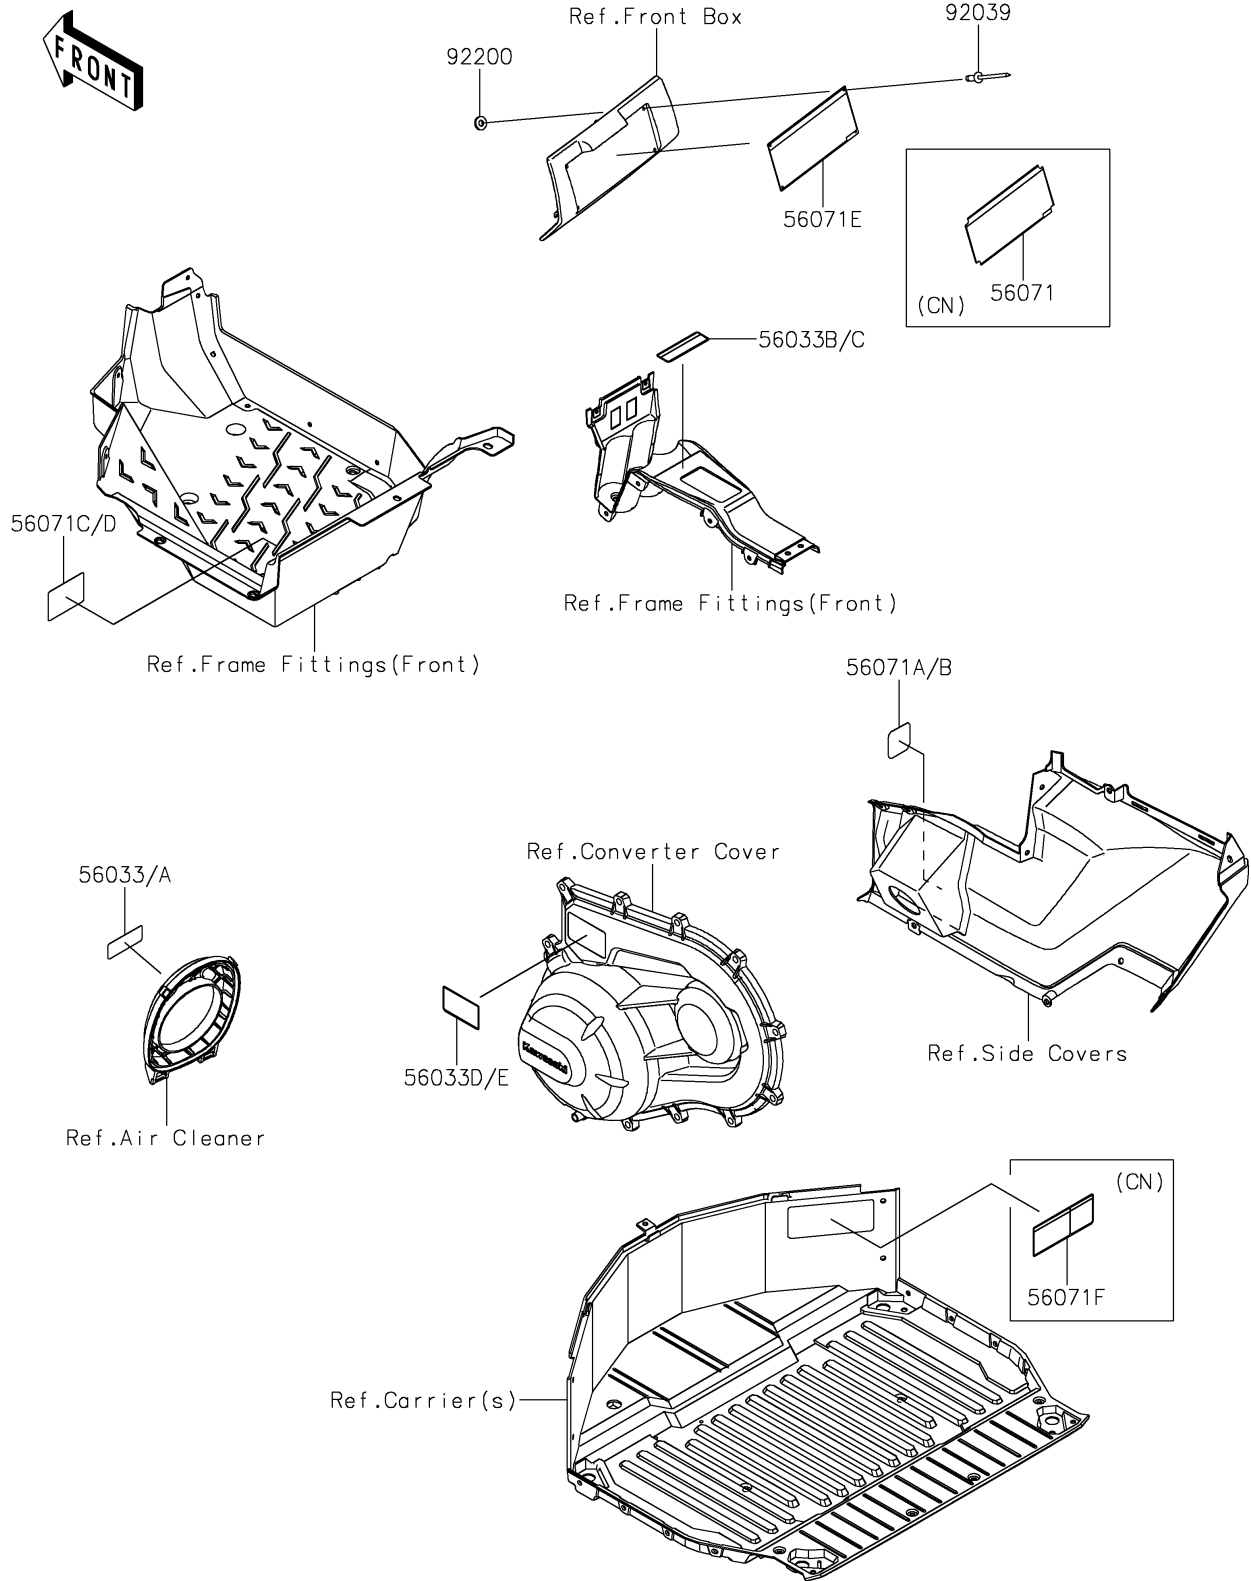

# 2022 TERYX KRX® 1000 SPECIAL EDITION PARTS DIAGRAM

Labels

F2860

## 2022 TERYX KRX® 1000 SPECIAL EDITION PARTS LIST

### Labels

ITEM NAME	PART NUMBER	QUANTITY
LABEL-MANUAL,AIR CLEANER (Ref # 56033)	56033-0724	1
LABEL-MANUAL,AIR CLEANER (Ref # 56033A)	56033-0731	1
LABEL-MANUAL,SHIFT NOTICE (Ref # 56033B)	56033-0822	1
LABEL-MANUAL,SHIFT NOTICE (Ref # 56033C)	56033-0826	1
LABEL-MANUAL,DRIVE BELT (Ref # 56033D)	56033-0996	1
LABEL-MANUAL,DRIVE BELT (Ref # 56033E)	56033-1000	1
LABEL-WARNING,GENERAL (Ref # 56071)	56071-0503	1
LABEL-WARNING,GASOLINE (Ref # 56071A)	56071-0588	1
LABEL-WARNING,GASOLINE (Ref # 56071B)	56071-0593	1
LABEL-WARNING,TIRE INFORMATION (Ref # 56071C)	56071-0824	1
LABEL-WARNING,TIRE INFORMATION (Ref # 56071D)	56071-0825	1
LABEL-WARNING,GENERAL (Ref # 56071E)	56071-0826	1
LABEL-WARNING,CARGO BED (Ref # 56071F)	56071-0926	1
RIVET,3.2X8 (Ref # 92039)	92039-3763	4
WASHER,3.5X8X1 (Ref # 92200)	92200-1251	4