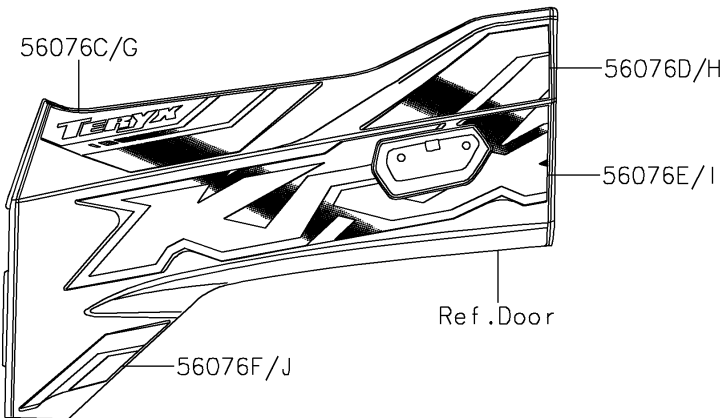

2022 TERYX KRX® 1000 PARTS DIAGRAM

Decals

F2861

2022 TERYX KRX® 1000 PARTS LIST

Decals

ITEM NAME	PART NUMBER	QUANTITY
PATTERN,FR FENDER,LH (Ref # 56076)	56076-2695	1
PATTERN,FR FENDER,RH (Ref # 56076A)	56076-2696	1
PATTERN,HOOD COVER (Ref # 56076B)	56076-2697	1
PATTERN,DOOR COVER,LH,UPP (Ref # 56076C)	56076-2698	1
PATTERN,DOOR COVER,LH,RR (Ref # 56076D)	56076-2699	1
PATTERN,DOOR COVER,LH,CNT (Ref # 56076E)	56076-2700	1
PATTERN,DOOR COVER,LH,LWR (Ref # 56076F)	56076-2701	1
PATTERN,DOOR COVER,RH,UPP (Ref # 56076G)	56076-2702	1
PATTERN,DOOR COVER,RH,RR (Ref # 56076H)	56076-2703	1
PATTERN,DOOR COVER,RH,CNT (Ref # 56076I)	56076-2704	1
PATTERN,DOOR COVER,RH,LWR (Ref # 56076J)	56076-2705	1
PATTERN,RR FENDER,LH,UPP (Ref # 56076K)	56076-2706	1
PATTERN,RR FENDER,LH,LWR (Ref # 56076L)	56076-2707	1
PATTERN,RR FENDER,LH,RR (Ref # 56076M)	56076-2708	1
PATTERN,RR FENDER,RH,UPP (Ref # 56076N)	56076-2709	1
PATTERN,RR FENDER,RH,LWR (Ref # 56076O)	56076-2710	1
PATTERN,RR FENDER,RH,RR (Ref # 56076P)	56076-2711	1