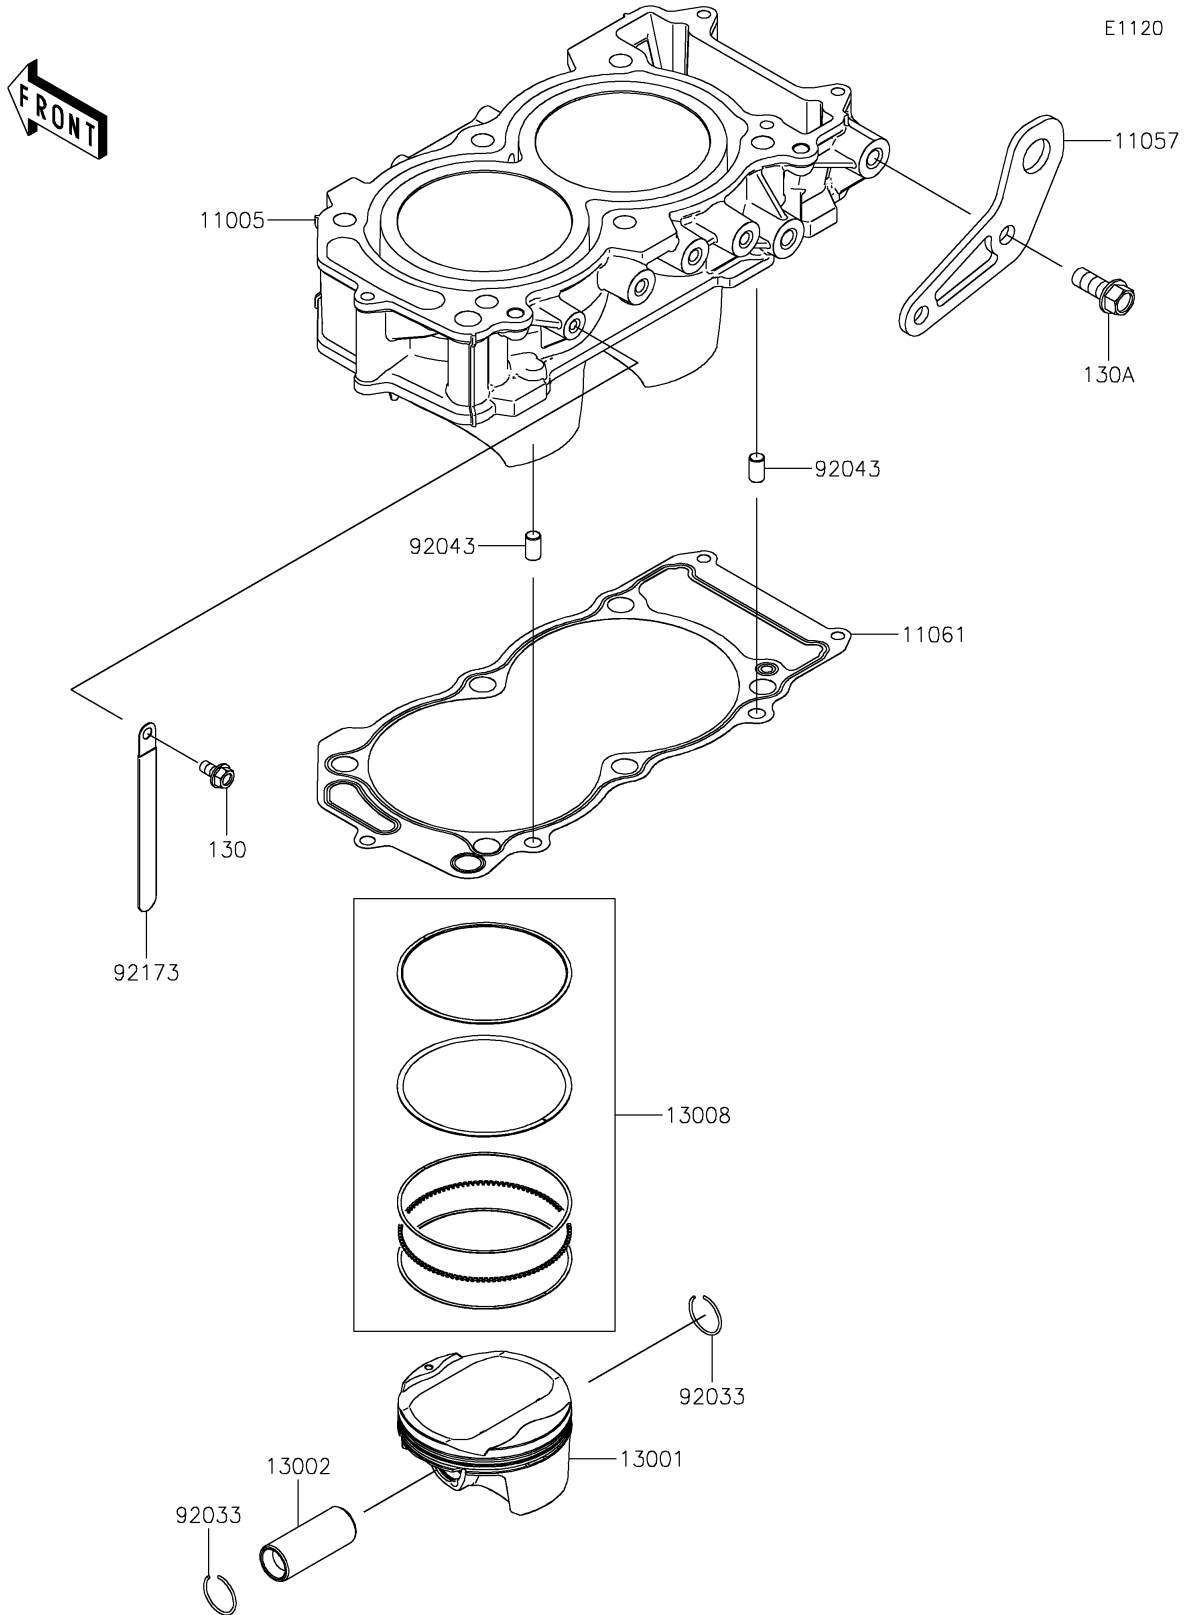

2023 TERYX KRX® 4 1000 eS PARTS DIAGRAM

Cylinder/Piston(s)

2023 TERYX KRX® 4 1000 eS PARTS LIST

Cylinder/Piston(s)

ITEM NAME	PART NUMBER	QUANTITY
CYLINDER-ENGINE (Ref # 11005)	11005-0695	1
BRACKET (Ref # 11057)	11057-2438	1
GASKET,CYLINDER BASE (Ref # 11061)	11061-1309	1
PISTON-ENGINE (Ref # 13001)	13001-0824	2
PIN-PISTON (Ref # 13002)	13002-0719	2
RING-SET-PISTON (Ref # 13008)	13008-0581	2
RING-SNAP (Ref # 92033)	92033-1188	4
PIN,8X14 (Ref # 92043)	92043-1567	2
CLAMP (Ref # 92173)	92173-0098	1
BOLT-FLANGED,6X12 (Ref # 130)	130BA0612	1
BOLT-FLANGED,10X25 (Ref # 130A)	130BA1025	2