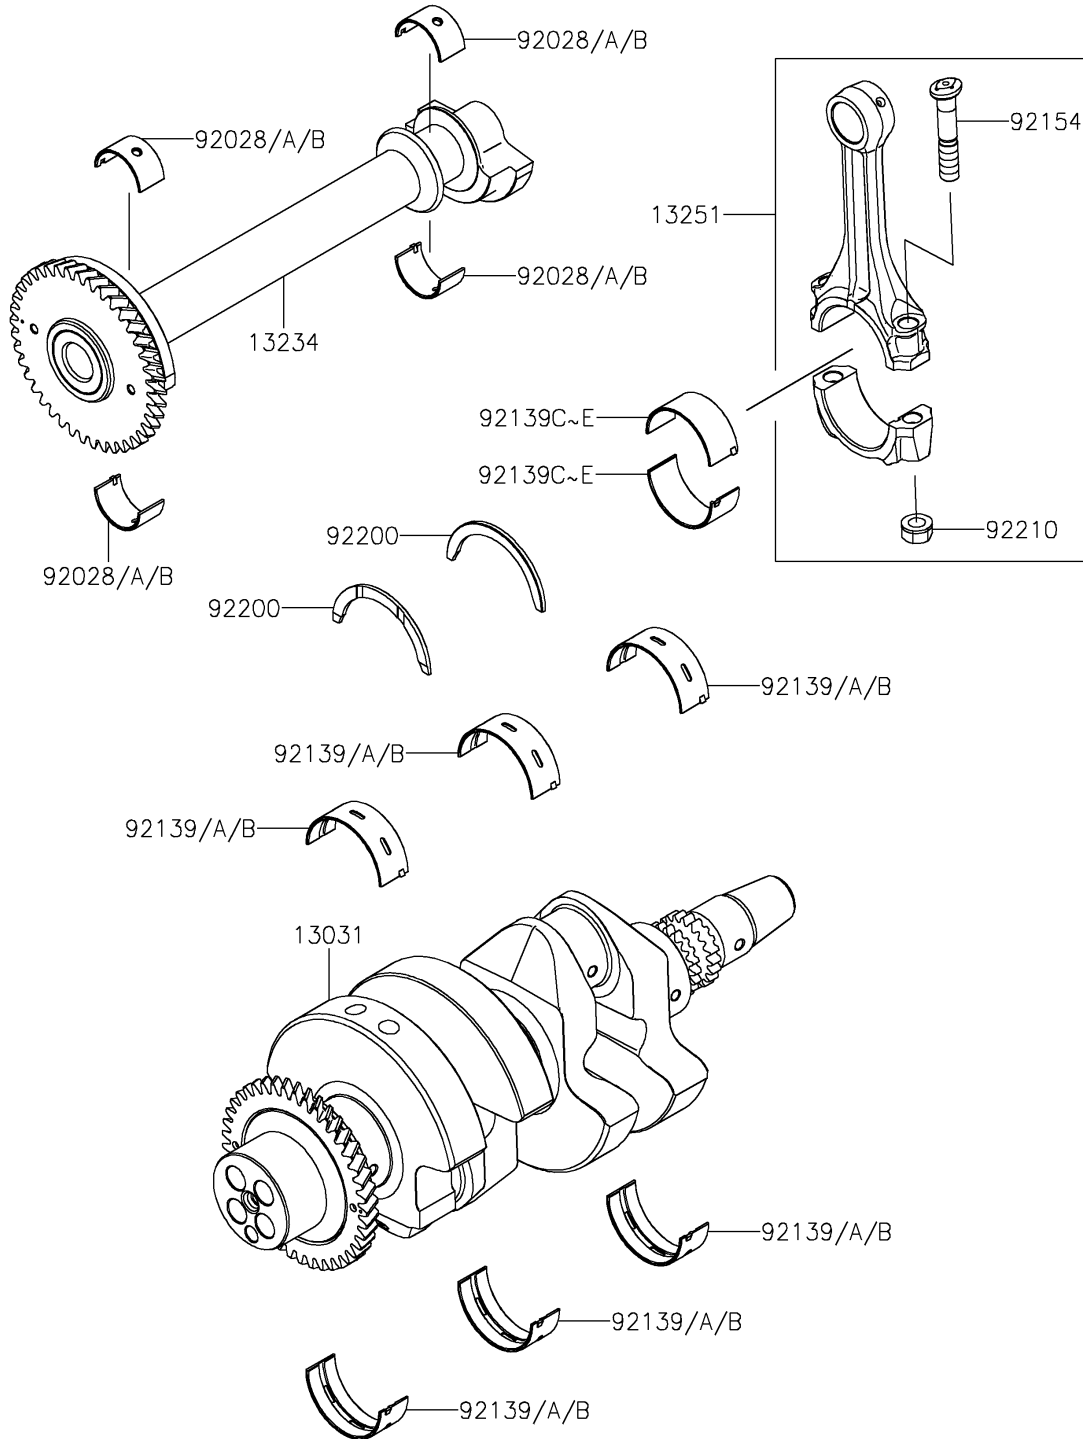

2023 Teryx KRX® 4 1000 eS PARTS DIAGRAM

Crankshaft

E1321

2023 Teryx KRX® 4 1000 eS PARTS LIST

Crankshaft

ITEM NAME	PART NUMBER	QUANTITY
CRANKSHAFT-COMP (Ref # 13031)	13031-0997	1
SHAFT-COMP,BALANCER (Ref # 13234)	13234-0611	1
ROD-ASSY-CONNECTING,J (Ref # 13251)	13251-0749-JJ	2
BUSHING,BALANCER SHAFT,BLUE (Ref # 92028)	92028-1909	4
BUSHING,BALANCER SHAFT,BLACK (Ref # 92028A)	92028-1910	AR
BUSHING,BALANCER SHAFT,BROWN (Ref # 92028B)	92028-1911	AR
BUSHING,CRANKSHAFT,BLUE (Ref # 92139)	92139-0925	6
BUSHING,CRANKSHAFT,BLACK (Ref # 92139A)	92139-0926	AR
BUSHING,CRANKSHAFT,BROWN (Ref # 92139B)	92139-0927	AR
BUSHING,CONNECTING ROD,YELLOW (Ref # 92139C)	92139-0968	4
BUSHING,CONNECTING ROD,GREEN (Ref # 92139D)	92139-0969	AR
BUSHING,CONNECTING ROD,PURPLE (Ref # 92139E)	92139-0970	AR
BOLT,CONNECTING ROD (Ref # 92154)	92154-3911	4
WASHER,THRUST,T=2.5 (Ref # 92200)	92200-2242	2
NUT,FLANGED,9MM (Ref # 92210)	92210-1673	4