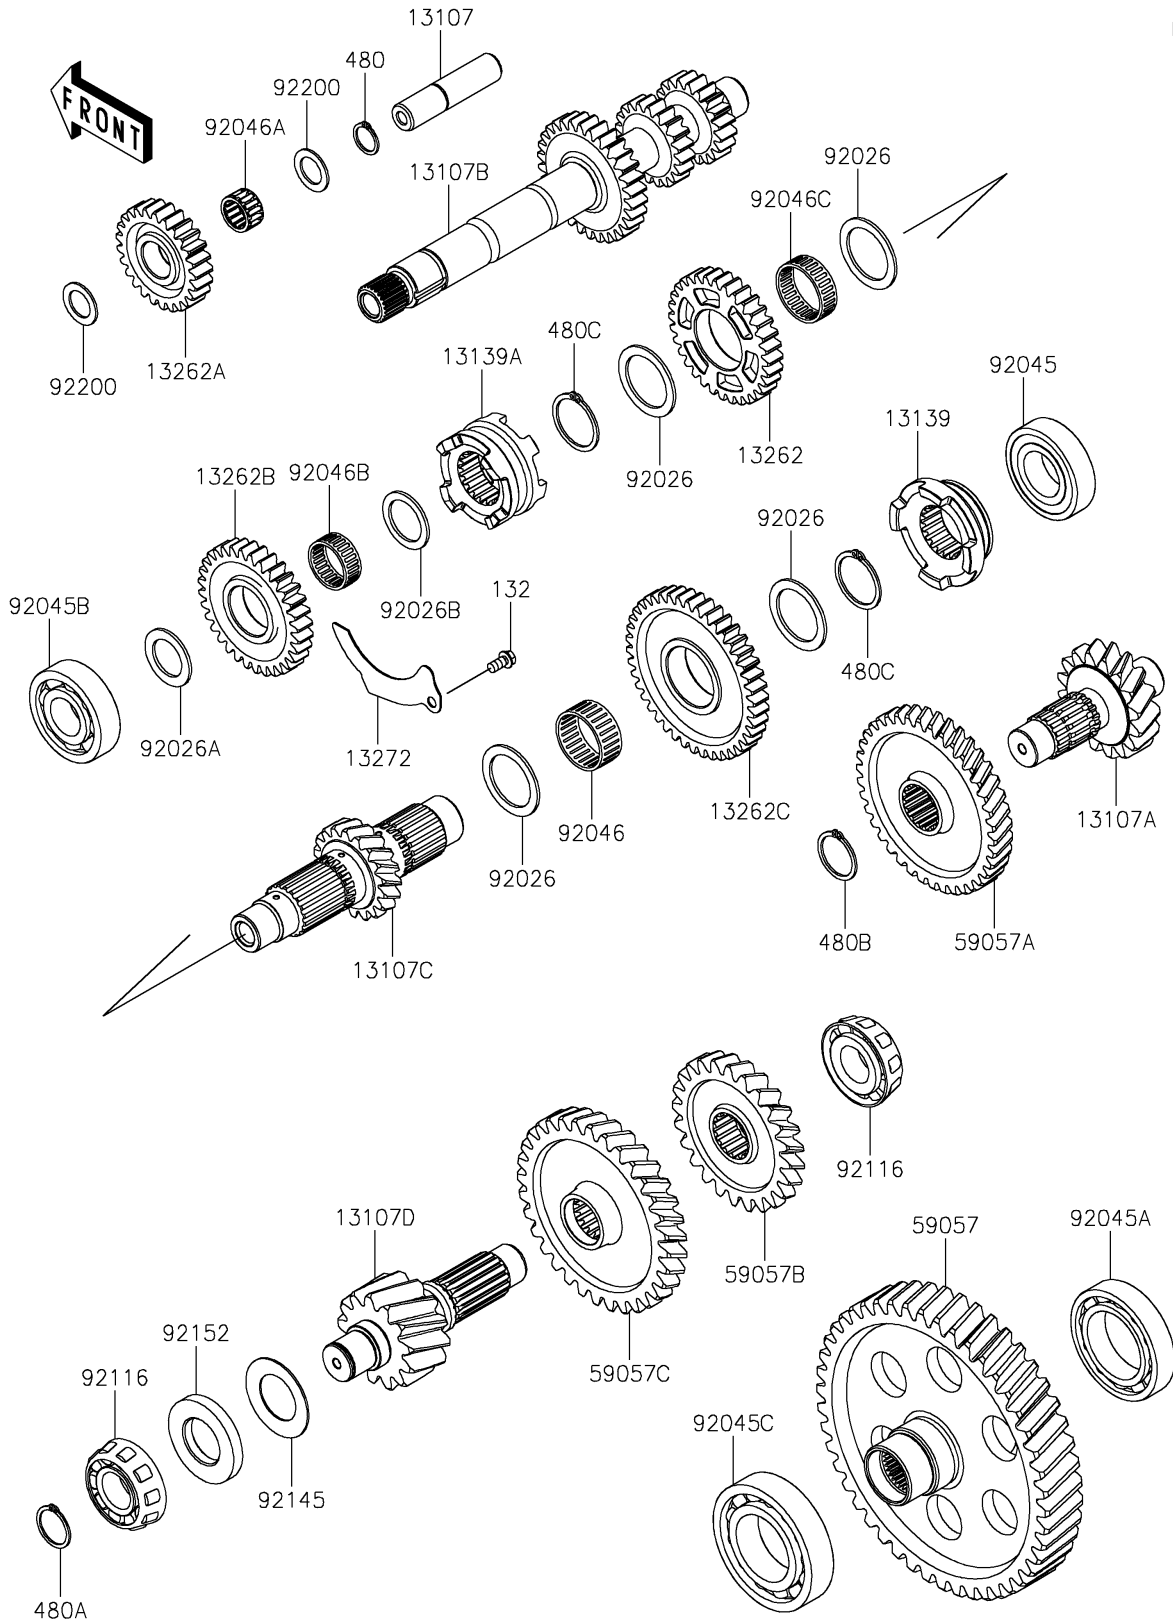

2024 TERYX® KRX4™ 1000 eS PARTS DIAGRAM

Transmission

E1361

2024 TERYX® KRX4™ 1000 eS PARTS LIST

Transmission

ITEM NAME	PART NUMBER	QUANTITY
SHAFT,REVERSE IDLER (Ref # 13107)	13107-0879	1
SHAFT,3RD,16T (Ref # 13107A)	13107-0900	1
SHAFT,INPUT (Ref # 13107B)	13107-0931	1
SHAFT,2ND,18T (Ref # 13107C)	13107-0932	1
SHAFT,4TH,13T (Ref # 13107D)	13107-0937	1
SHIFTER,LOW,19T (Ref # 13139)	13139-0030	1
SHIFTER,HIGH&REV,19T (Ref # 13139A)	13139-0037	1
GEAR,REV,32T (Ref # 13262)	13262-1364	1
GEAR,REVERSE IDLER,25T (Ref # 13262A)	13262-1567	1
GEAR,HIGH,32T (Ref # 13262B)	13262-1568	1
GEAR,LOW,42T (Ref # 13262C)	13262-1569	1
PLATE,OIL (Ref # 13272)	13272-2570	1
GEAR-HELICAL,46T (Ref # 59057)	59057-0029	1
GEAR-HELICAL,38T (Ref # 59057A)	59057-0031	1
GEAR-HELICAL,24T (Ref # 59057B)	59057-0037	1
GEAR-HELICAL,32T (Ref # 59057C)	59057-0038	1
SPACER,35.2X47X2 (Ref # 92026)	92026-0765	4
SPACER,25.2X38X2 (Ref # 92026A)	92026-0856	1
SPACER,28X38X2 (Ref # 92026B)	92026-1299	1
BEARING-BALL,6206Z (Ref # 92045)	92045-0902	1
BEARING-BALL,6009 (Ref # 92045A)	92045-0903	1
BEARING-BALL,6305ZUR3 (Ref # 92045B)	92045-0926	1
BEARING-BALL,TMB209 (Ref # 92045C)	92045-0935	1
BEARING-NEEDLE,35X40X17 (Ref # 92046)	92046-0611	1
BEARING-NEEDLE (Ref # 92046A)	92046-0634	1
BEARING-NEEDLE (Ref # 92046B)	92046-0635	1
BEARING-NEEDLE (Ref # 92046C)	92046-0636	1
BEARING-ROLLER,HC30305JRLFT (Ref # 92116)	92116-0012	2
SPRING (Ref # 92145)	92145-1837	1

2024 TERYX® KRX4™ 1000 eS PARTS LIST

Transmission

ITEM NAME	PART NUMBER	QUANTITY
COLLAR (Ref # 92152)	92152-2526	1
WASHER,18.2X28X1.5 (Ref # 92200)	92200-0716	2
BOLT-FLANGED-SMALL,6X12 (Ref # 132)	132BA0612	1
CIRCLIP-TYPE-C,18MM (Ref # 480)	480J1800	1
CIRCLIP-TYPE-C,25MM (Ref # 480A)	480J2500	1
CIRCLIP (Ref # 480B)	480J2900	1
CIRCLIP (Ref # 480C)	480J3500	2