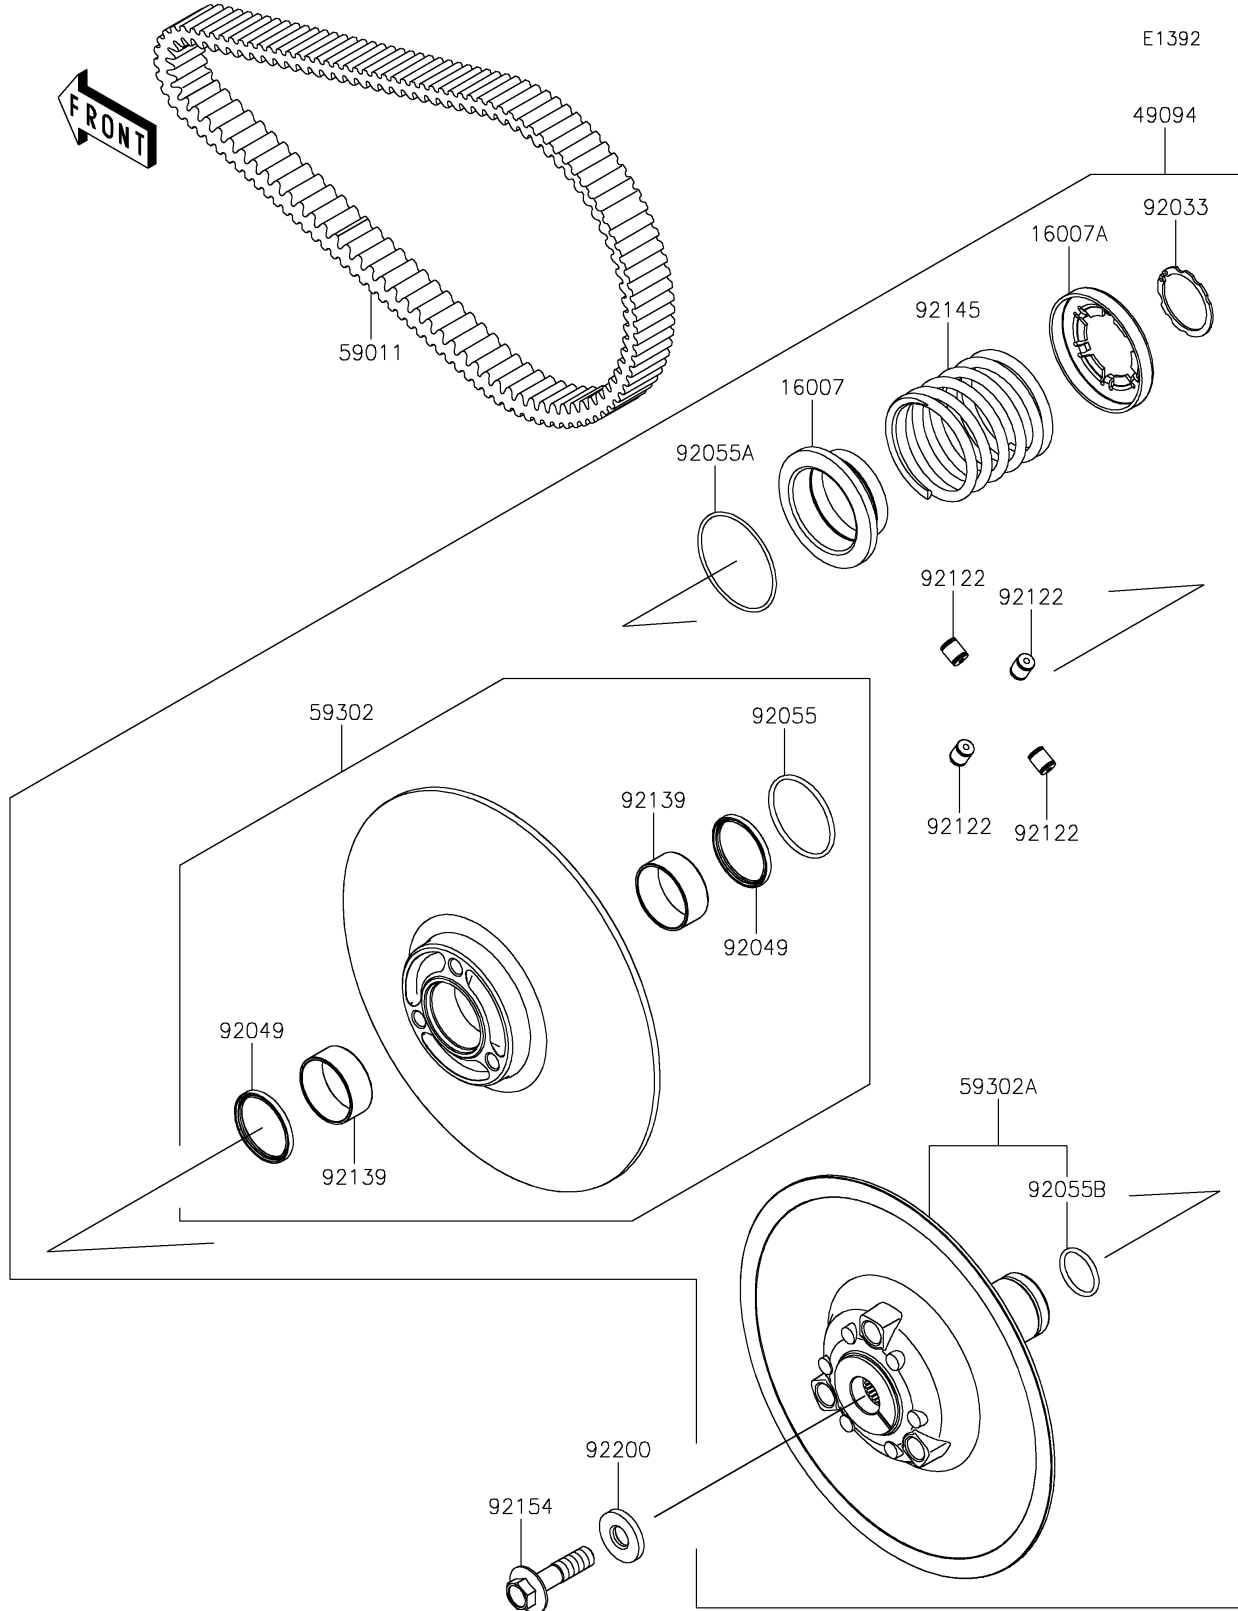

2023 Teryx KRX® 4 1000 eS PARTS DIAGRAM

Driven Converter/Drive Belt

2023 Teryx KRX® 4 1000 eS PARTS LIST

Driven Converter/Drive Belt

ITEM NAME	PART NUMBER	QUANTITY
SEAT-SPRING,MOVABLE (Ref # 16007)	16007-0754	1
SEAT-SPRING,FIXED (Ref # 16007A)	16007-0755	1
CONVERTER-ASSY-DRIVEN (Ref # 49094)	49094-0107	1
BELT,CVT (Ref # 59011)	59011-0047	1
SHEAVE-COMP,MOVABLE (Ref # 59302)	59302-0104	1
SHEAVE-COMP,FIXED (Ref # 59302A)	59302-0109	1
RING-SNAP,41.5MM (Ref # 92033)	92033-0801	1
SEAL-OIL,GD45X52X4 V1 (Ref # 92049)	92049-0821	2
RING-O,54.4X3.1 (Ref # 92055)	92055-0924	1
RING-O,68.2X2.4 (Ref # 92055A)	92055-0925	1
RING-O,29X3.1 (Ref # 92055B)	92055-0926	1
ROLLER (Ref # 92122)	92122-0560	4
BUSHING (Ref # 92139)	92139-0936	2
SPRING (Ref # 92145)	92145-1856	1
BOLT,14X55 (Ref # 92154)	92154-3920	1
WASHER (Ref # 92200)	92200-2389	1