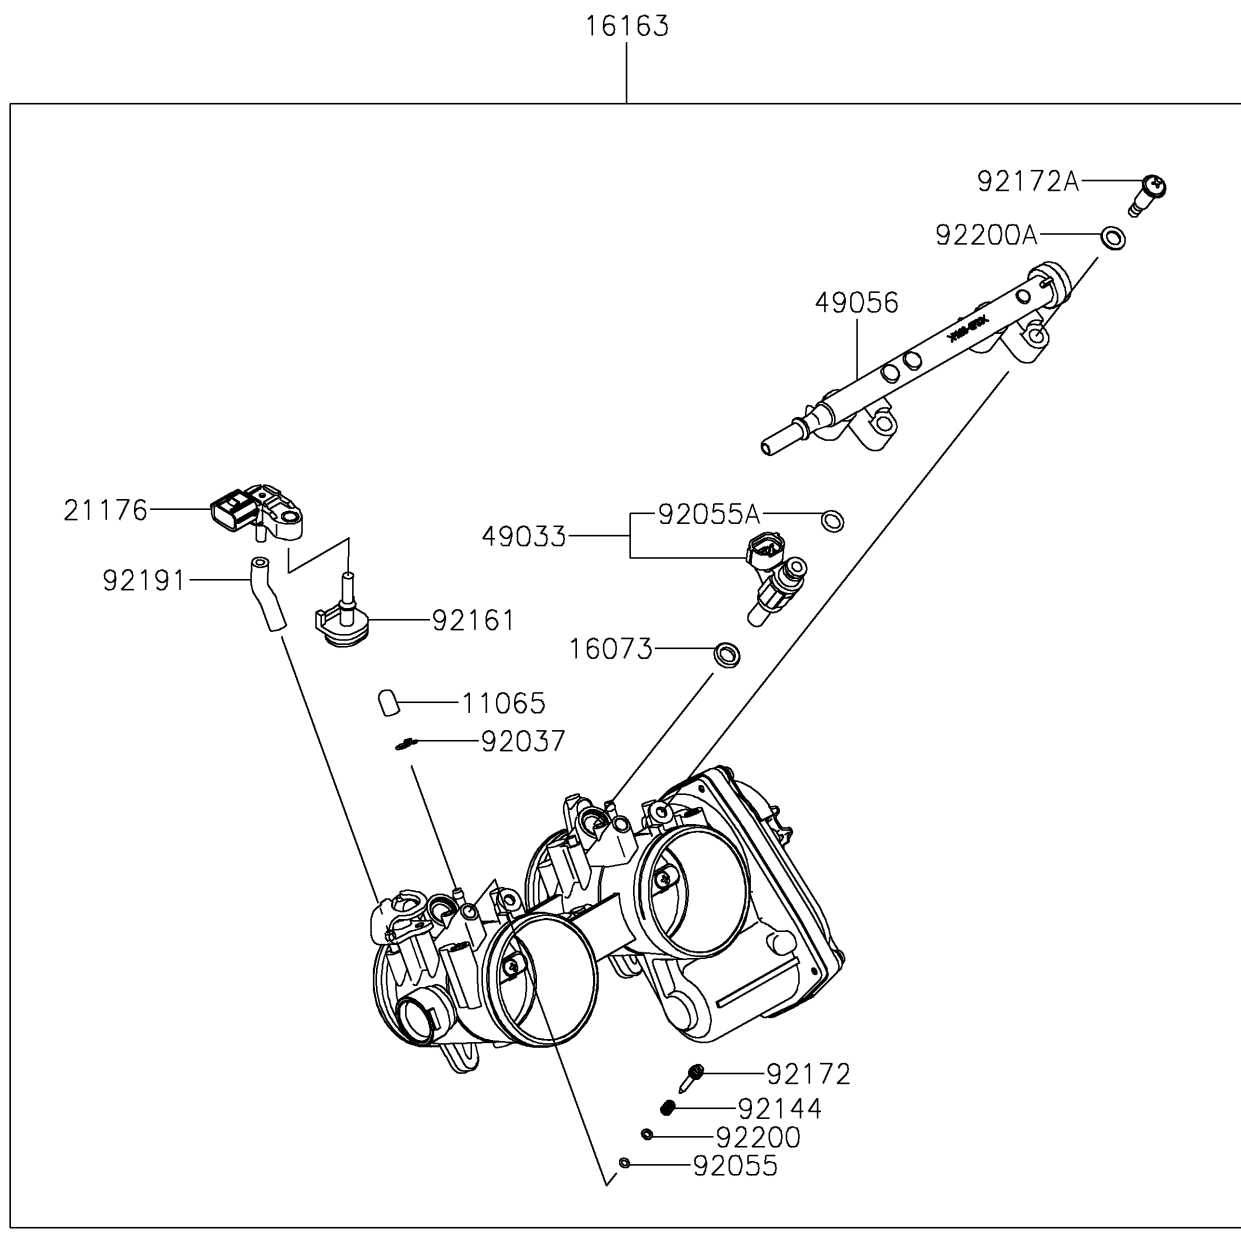

2023 TERYX KRX® 4 1000 eS PARTS DIAGRAM

Throttle

E1510

2023 TERYX KRX® 4 1000 eS PARTS LIST

Throttle

ITEM NAME	PART NUMBER	QUANTITY
CAP (Ref # 11065)	11065-0072	2
INSULATOR (Ref # 16073)	16073-0848	2
THROTTLE-ASSY (Ref # 16163)	16163-0991	1
SENSOR,PRESSURE (Ref # 21176)	21176-0906	1
NOZZLE-INJECTION (Ref # 49033)	49033-0040	2
PIPE-INJECTION (Ref # 49056)	49056-0564	1
CLAMP,TUBE (Ref # 92037)	92037-1124	2
RING-O (Ref # 92055)	92055-0840	2
RING-O,INJECTION NOZZLE (Ref # 92055A)	92055-0937	2
SPRING,THROTTLE STOP SCREW (Ref # 92144)	92144-1674	2
DAMPER (Ref # 92161)	92161-0673	1
SCREW (Ref # 92172)	92172-0156	2
SCREW,PIPE INJECTION (Ref # 92172A)	92172-0828	2
TUBE,3.2X7.4X40 (Ref # 92191)	92191-1551	1
WASHER,PILOT AIR SCREW (Ref # 92200)	92200-1564	2
WASHER (Ref # 92200A)	92200-3807	2