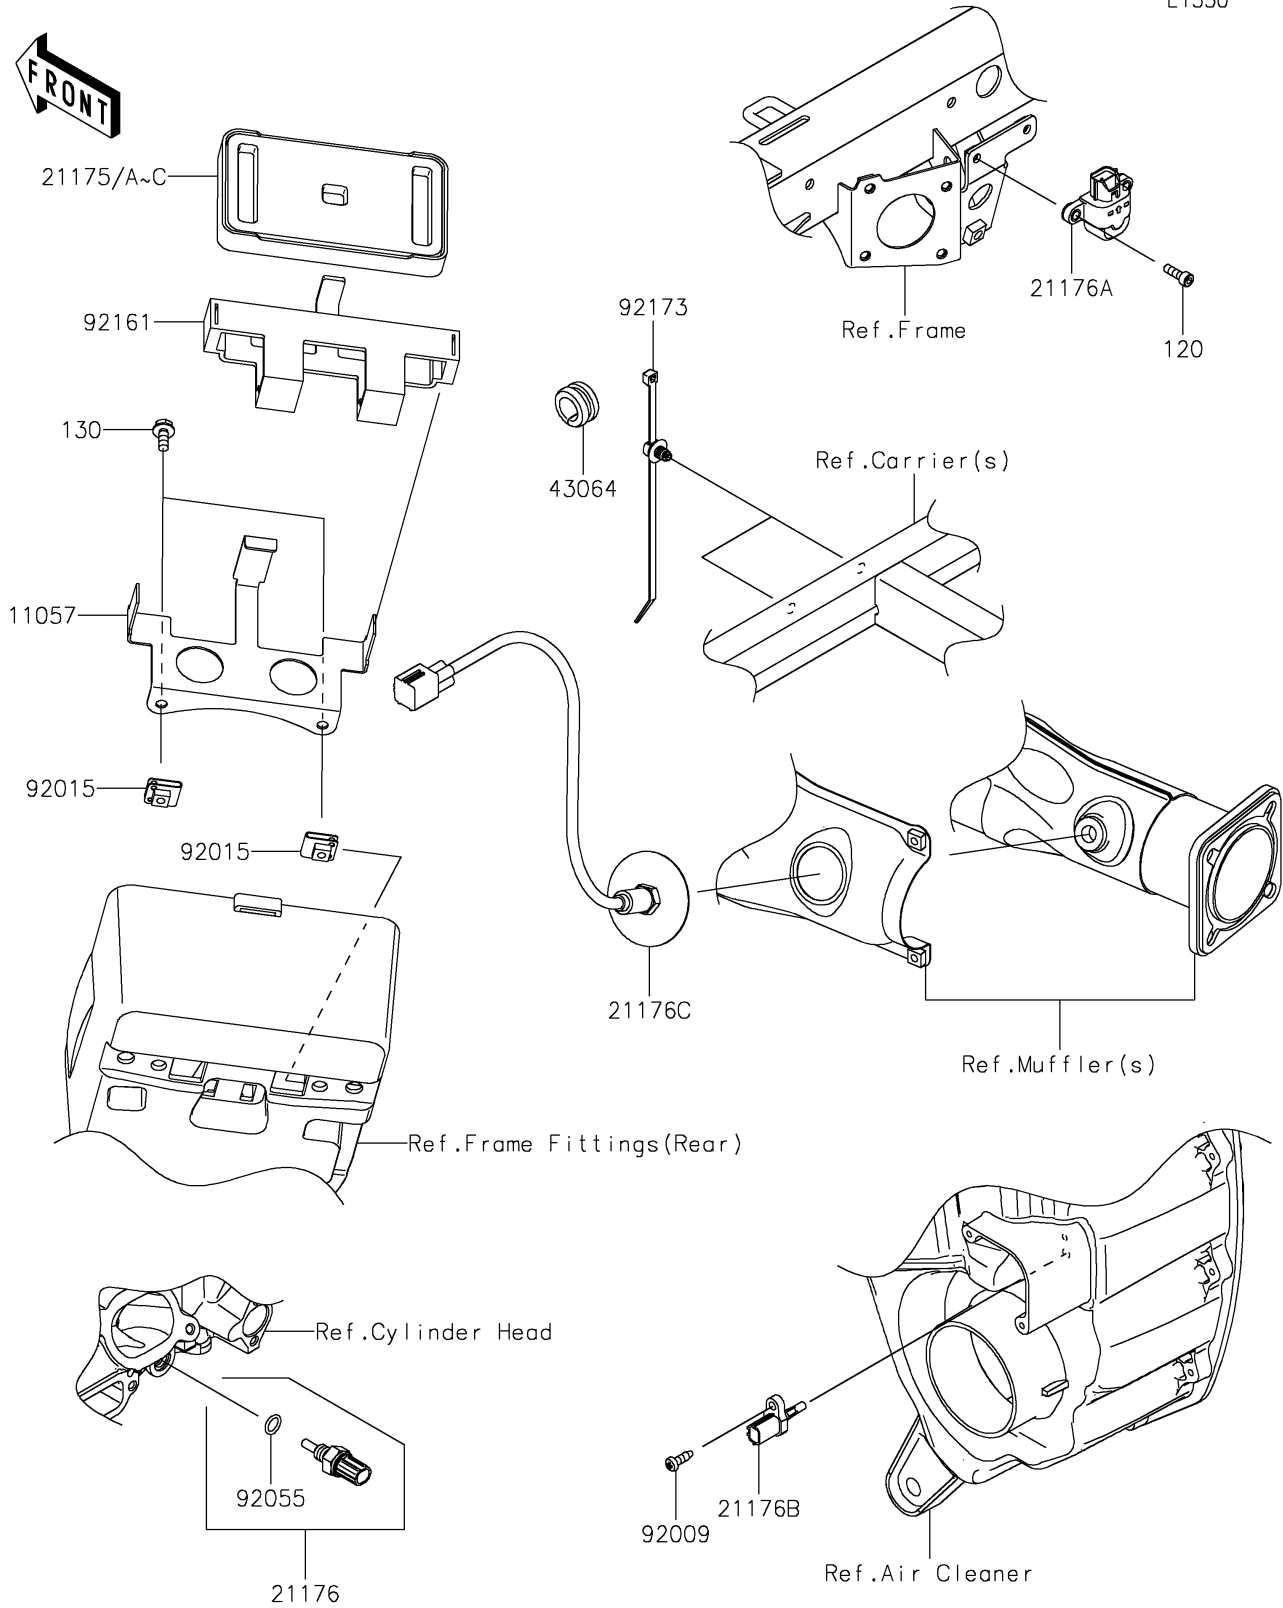

2024 TERYX® KRX4™ 1000 eS PARTS DIAGRAM

Fuel Injection

E1530

2024 TERYX® KRX4™ 1000 eS PARTS LIST

Fuel Injection

ITEM NAME	PART NUMBER	QUANTITY
BRACKET,ECU (Ref # 11057)	11057-2230	1
CONTROL UNIT-ELECTRONIC (Ref # 21175B)	21175-1957	1
CONTROL UNIT-ELECTRONIC (Ref # 21175C)	21175-1958	1
SENSOR,WATER TEMP (Ref # 21176)	21176-0009	1
SENSOR,VEHICLE-DOWN (Ref # 21176A)	21176-0026	1
SENSOR,AIR TEMPERATURE (Ref # 21176B)	21176-0048	1
SENSOR,OXYGEN (Ref # 21176C)	21176-1147	1
GROMMET,HOSE CLAMP (Ref # 43064)	43064-007	2
SCREW,TAPPING,5X16 (Ref # 92009)	92009-1984	1
NUT,CLAMP,6MM (Ref # 92015)	92015-1678	2
RING-O,9.5X1.9 (Ref # 92055)	92055-0016	1
DAMPER,ECU (Ref # 92161)	92161-2183	1
CLAMP (Ref # 92173)	92173-2188	2
BOLT-SOCKET,5X16 (Ref # 120)	120CA0516	2
BOLT-FLANGED,6X14 (Ref # 130)	130CA0614	2