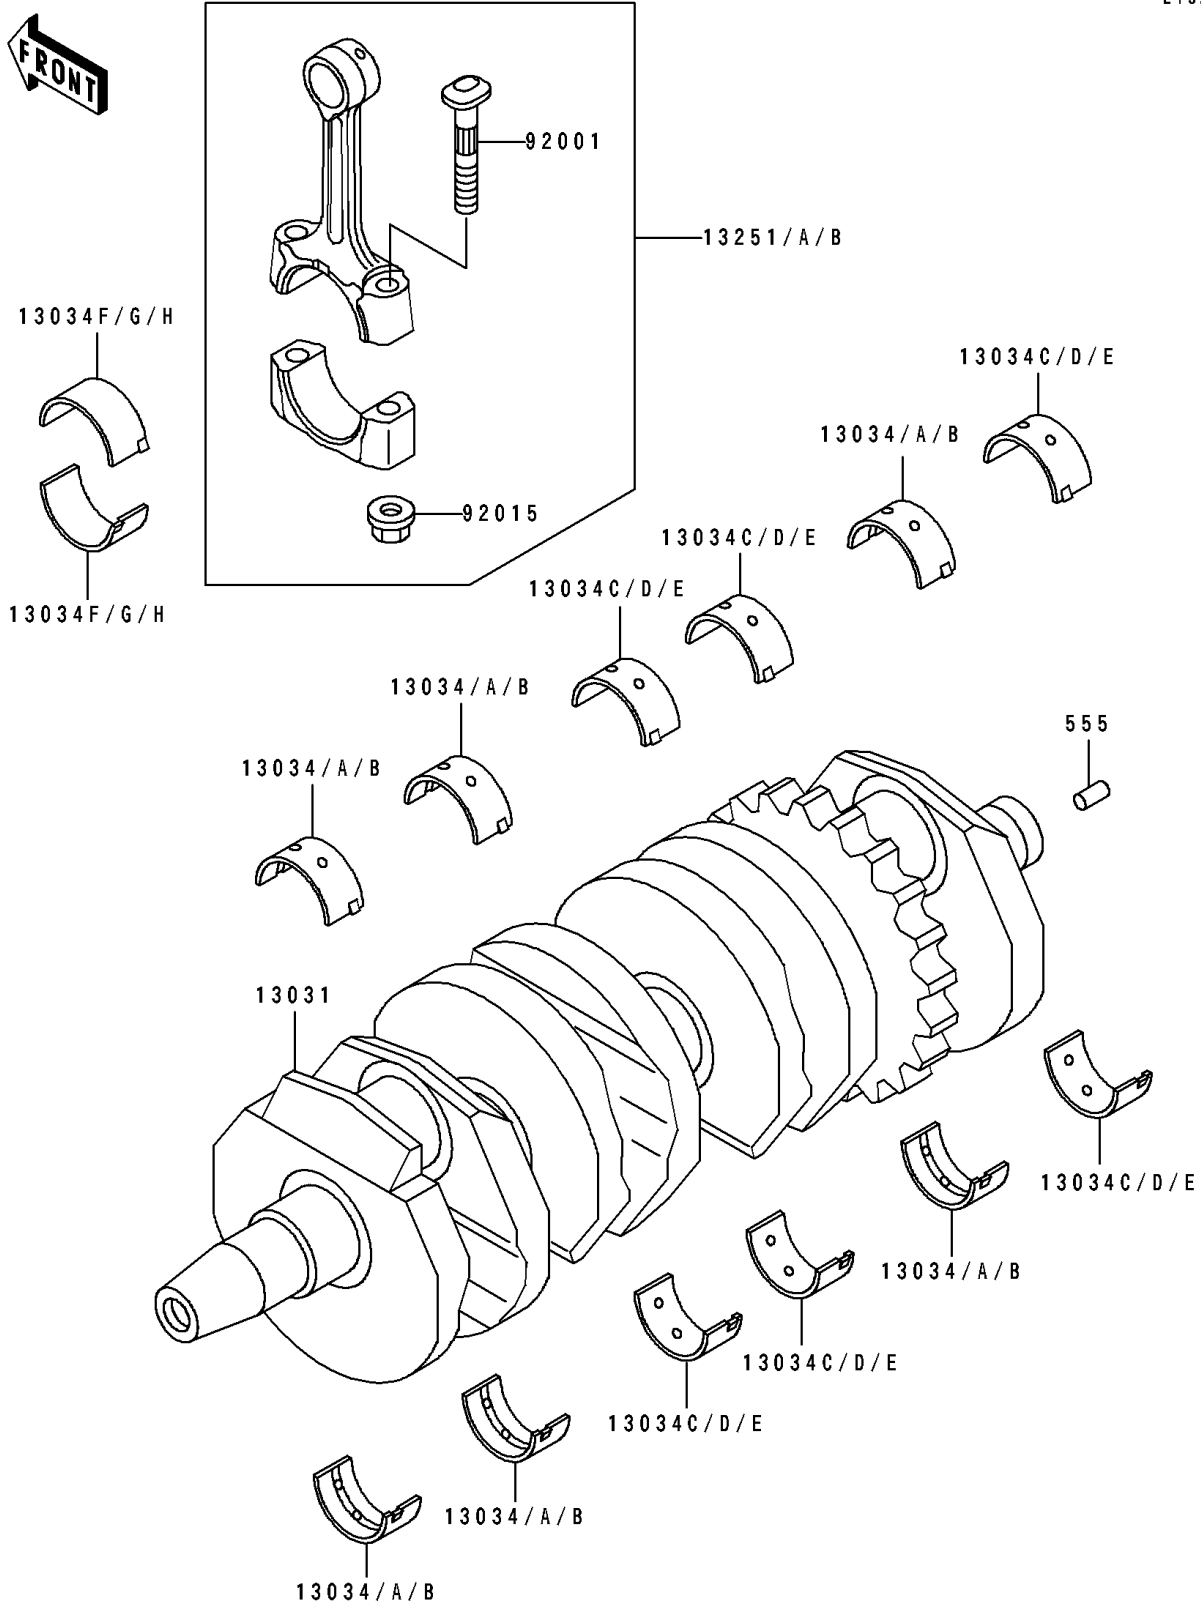

1991 Ninja® ZX™-6 PARTS DIAGRAM

Crankshaft

E1321

1991 Ninja® ZX™ -6 PARTS LIST

Crankshaft

ITEM NAME	PART NUMBER	QUANTITY
CRANKSHAFT-COMP (Ref # 13031)	13031-1306	1
METAL,CRANKSHAFT,BROWN (Ref # 13034)	13034-1016	6
METAL,CRANKSHAFT,BLACK (Ref # 13034A)	13034-1017	AR
METAL,CRANKSHAFT,BLUE (Ref # 13034B)	13034-1018	AR
BUSHING,CRANKSHAFT,BLUE (Ref # 13034C)	13034-1064	6
BUSHING,CRANKSHAFT,BLACK (Ref # 13034D)	13034-1065	AR
BUSHING,CRANKSHAFT,BROWN (Ref # 13034E)	13034-1066	AR
BUSHING,CONNECTING ROD,BLUE (Ref # 13034F)	13034-1067	8
BUSHING,CONNECTING ROD,BLACK (Ref # 13034G)	13034-1068	AR
BUSHING,CONNECTING ROD,BROWN (Ref # 13034H)	13034-1069	AR
ROD-ASSY-CONNECTING,H (Ref # 13251)	13251-1081-HH	4
ROD-ASSY-CONNECTING,I (Ref # 13251A)	13251-1081-II	4
ROD-ASSY-CONNECTING,J (Ref # 13251B)	13251-1081-JJ	4
BOLT,CONNECTING ROD,8MM (Ref # 92001)	92001-1887	8
NUT,FLANGED,8MM (Ref # 92015)	92015-1311	8
PIN-SPRING,4X8 (Ref # 555)	555A0408	1