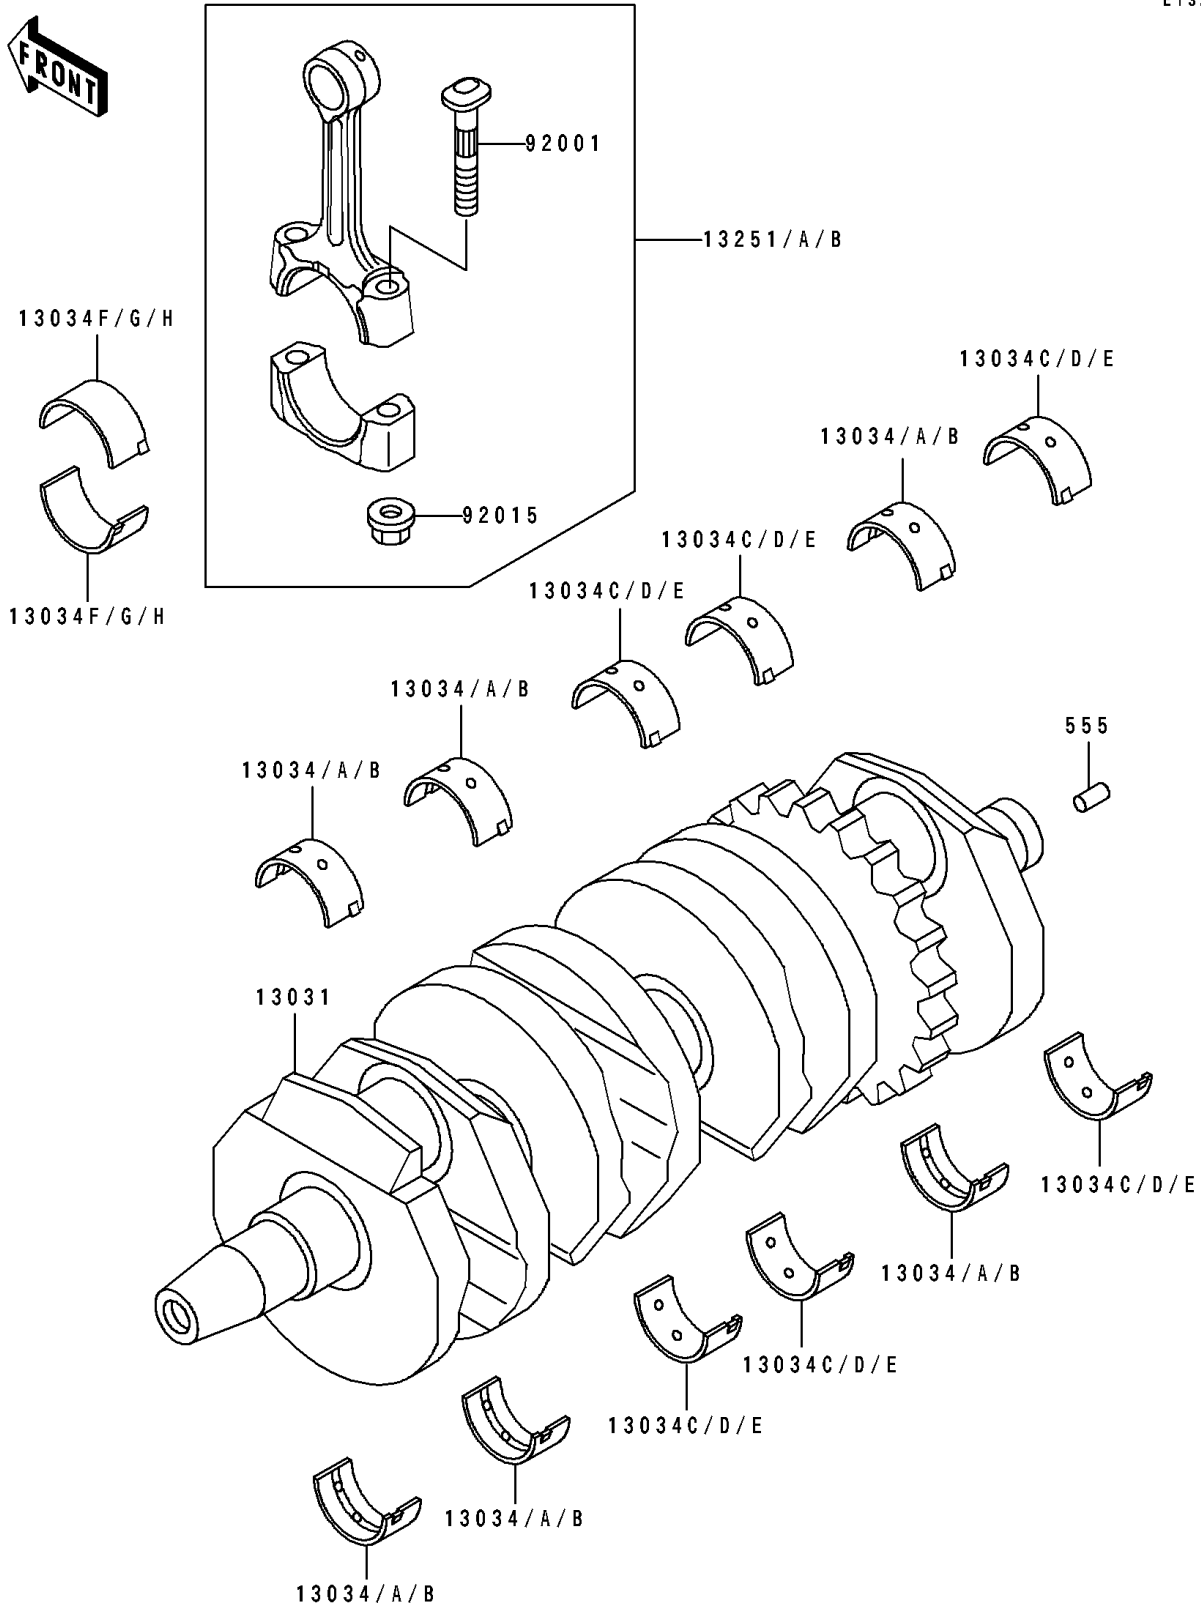

1992 Ninja® ZX™ -6 PARTS DIAGRAM

Crankshaft

E1321

1992 Ninja® ZX™ -6 PARTS LIST

Crankshaft

ITEM NAME	PART NUMBER	QUANTITY
CRANKSHAFT-COMP (Ref # 13031)	13031-1306	1
METAL,CRANKSHAFT,BROWN (Ref # 13034)	13034-1016	6
METAL,CRANKSHAFT,BLACK (Ref # 13034A)	13034-1017	AR
METAL,CRANKSHAFT,BLUE (Ref # 13034B)	13034-1018	AR
BUSHING,CRANKSHAFT,BLUE (Ref # 13034C)	13034-1064	6
BUSHING,CRANKSHAFT,BLACK (Ref # 13034D)	13034-1065	AR
BUSHING,CRANKSHAFT,BROWN (Ref # 13034E)	13034-1066	AR
BUSHING,CONNECTING ROD,BLUE (Ref # 13034F)	13034-1067	8
BUSHING,CONNECTING ROD,BLACK (Ref # 13034G)	13034-1068	AR
BUSHING,CONNECTING ROD,BROWN (Ref # 13034H)	13034-1069	AR
ROD-ASSY-CONNECTING,H (Ref # 13251)	13251-1081-HH	4
ROD-ASSY-CONNECTING,I (Ref # 13251A)	13251-1081-II	4
ROD-ASSY-CONNECTING,J (Ref # 13251B)	13251-1081-JJ	4
BOLT,CONNECTING ROD,8MM (Ref # 92001)	92001-1887	8
NUT,FLANGED,8MM (Ref # 92015)	92015-1311	8
PIN-SPRING,4X8 (Ref # 555)	555A0408	1