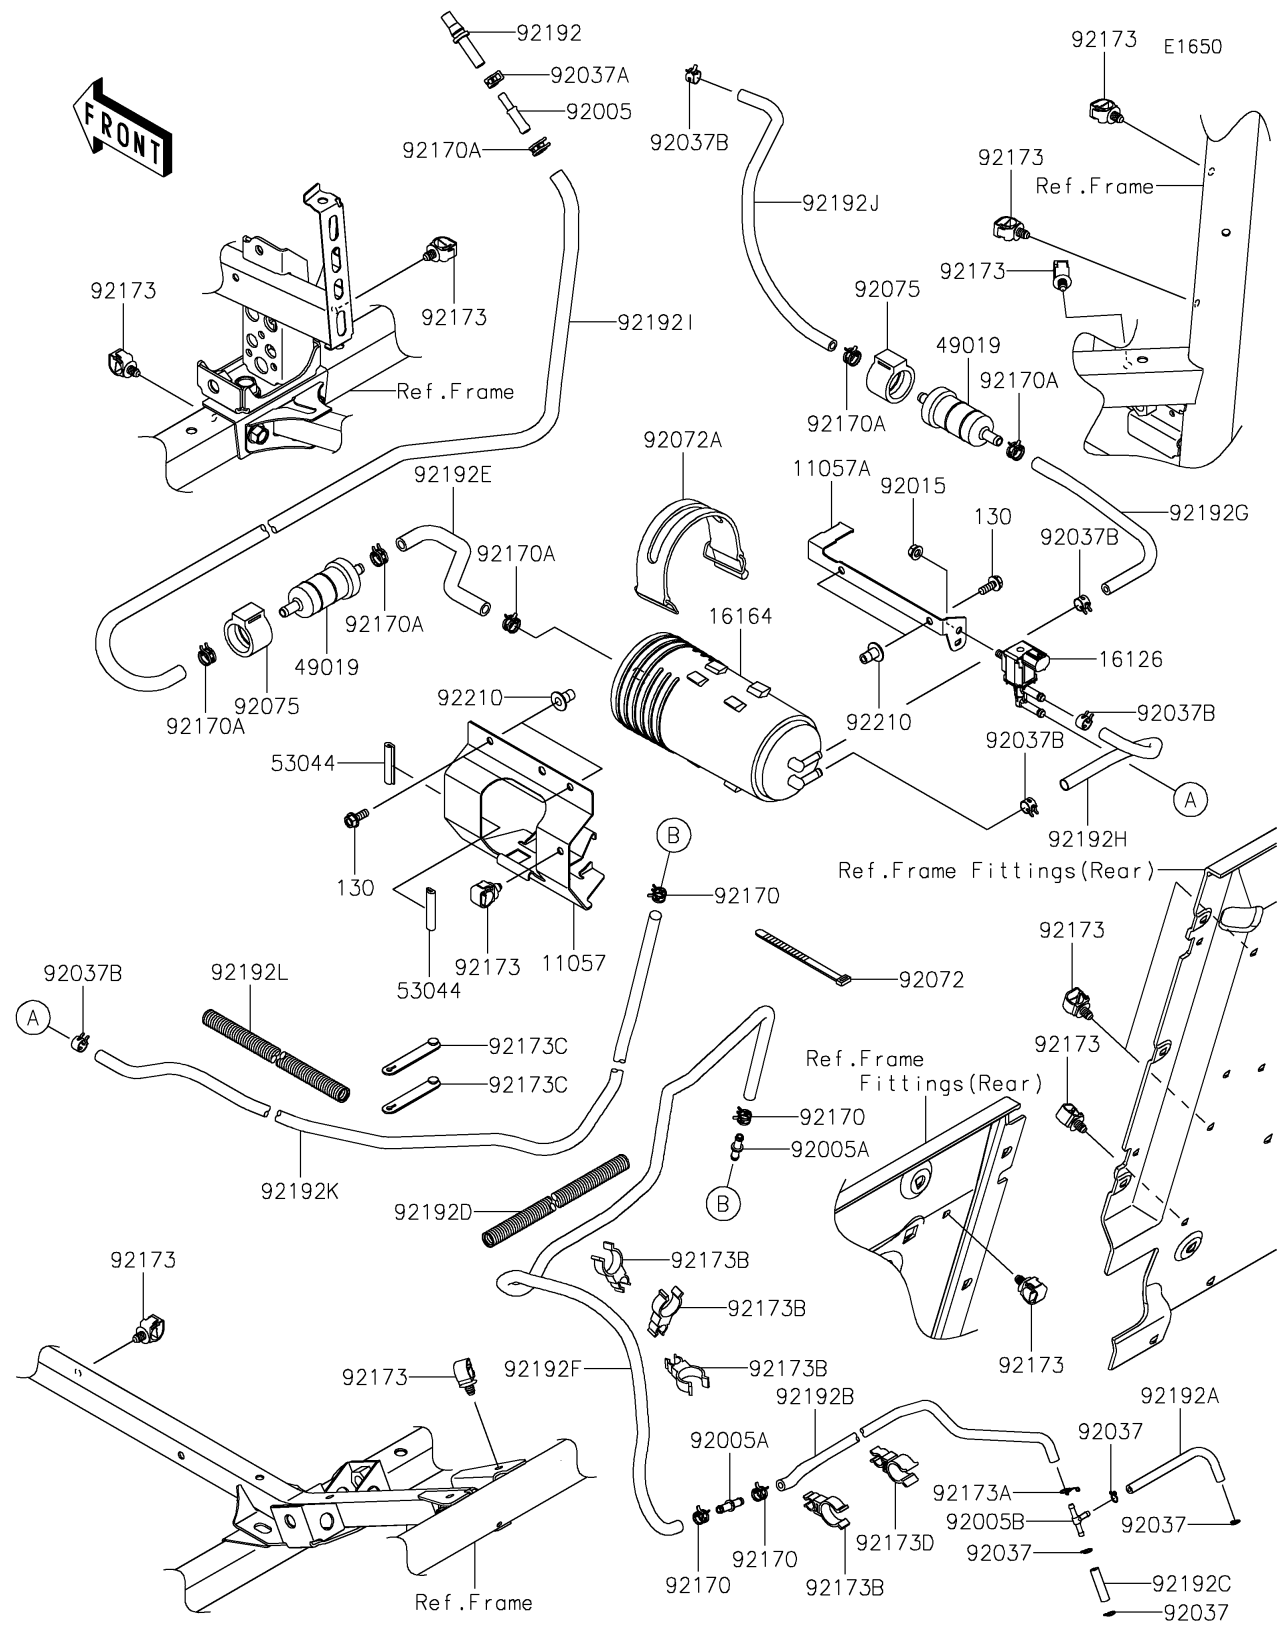

2024 Teryx KRX® 4 1000 eS PARTS DIAGRAM

Fuel Evaporative System(CA)

2024 Teryx KRX® 4 1000 eS PARTS LIST

Fuel Evaporative System(CA)

ITEM NAME	PART NUMBER	QUANTITY
BRACKET,CANISTER HOLDER (Ref # 11057)	11057-7673	1
BRACKET,PURGE VALVE (Ref # 11057A)	11057-7674	1
VALVE,SOLENOID (Ref # 16126)	16126-0705	1
CANISTER (Ref # 16164)	16164-0016	1
FILTER-FUEL (Ref # 49019)	49019-0032	2
TRIM,L=40 (Ref # 53044)	53044-1320	2
FITTING (Ref # 92005)	92005-0720	1
FITTING (Ref # 92005A)	92005-0721	2
FITTING (Ref # 92005B)	92005-1380	1
NUT,FLANGED,6MM (Ref # 92015)	92015-1367	1
CLAMP,TUBE (Ref # 92037)	92037-1124	4
CLAMP,TUBE (Ref # 92037A)	92037-1461	1
CLAMP (Ref # 92037B)	92037-2113	5
BAND,L=149 (Ref # 92072)	92072-031	1
BAND,L=168 (Ref # 92072A)	92072-1306	1
DAMPER,FUEL FILTER (Ref # 92075)	92075-1853	2
CLAMP (Ref # 92170)	92170-1493	4
CLAMP (Ref # 92170A)	92170-2082	6
CLAMP,12MM DIA. (Ref # 92173)	92173-0736	12
CLAMP (Ref # 92173A)	92173-1568	1
CLAMP,CLIP (Ref # 92173B)	92173-2000	4
CLAMP (Ref # 92173C)	92173-2199	2
CLAMP (Ref # 92173D)	92173-2287	1
TUBE,FRAME PIPE-CHECK VALVE (Ref # 92192)	92192-0068	1
TUBE,3.5X7.5X125 (Ref # 92192A)	92192-1497	1
TUBE,L=450 (Ref # 92192B)	92192-1612	1
TUBE,THROTTLE BODY (Ref # 92192C)	92192-1992	1
TUBE,CONVOLUTED,10.7X14.1X170 (Ref # 92192D)	92192-2293	1
TUBE,FILTER-CANISTER (Ref # 92192E)	92192-2571	1

2024 Teryx KRX® 4 1000 eS PARTS LIST

Fuel Evaporative System(CA)

ITEM NAME	PART NUMBER	QUANTITY
TUBE,PURGE VALVE-THROTTLE BODY (Ref # 92192F)	92192-2572	1
TUBE,FILTER-CANISTER (Ref # 92192G)	92192-2573	1
TUBE,CANISTER-PURGE VALVE (Ref # 92192H)	92192-2574	1
TUBE,AIR BREATHER (Ref # 92192I)	92192-2575	1
TUBE,CHECK VALVE-FILTER (Ref # 92192J)	92192-2576	1
TUBE,PURGE VALVE-THROTTLE BODY (Ref # 92192K)	92192-2592	1
TUBE,CONVOLUTED,10.7X14.1X530 (Ref # 92192L)	92192-2593	1
NUT,LARGE FLANGE,6MM,L=16.5 (Ref # 92210)	92210-1623	4
BOLT-FLANGED,6X16 (Ref # 130)	130BA0616	4